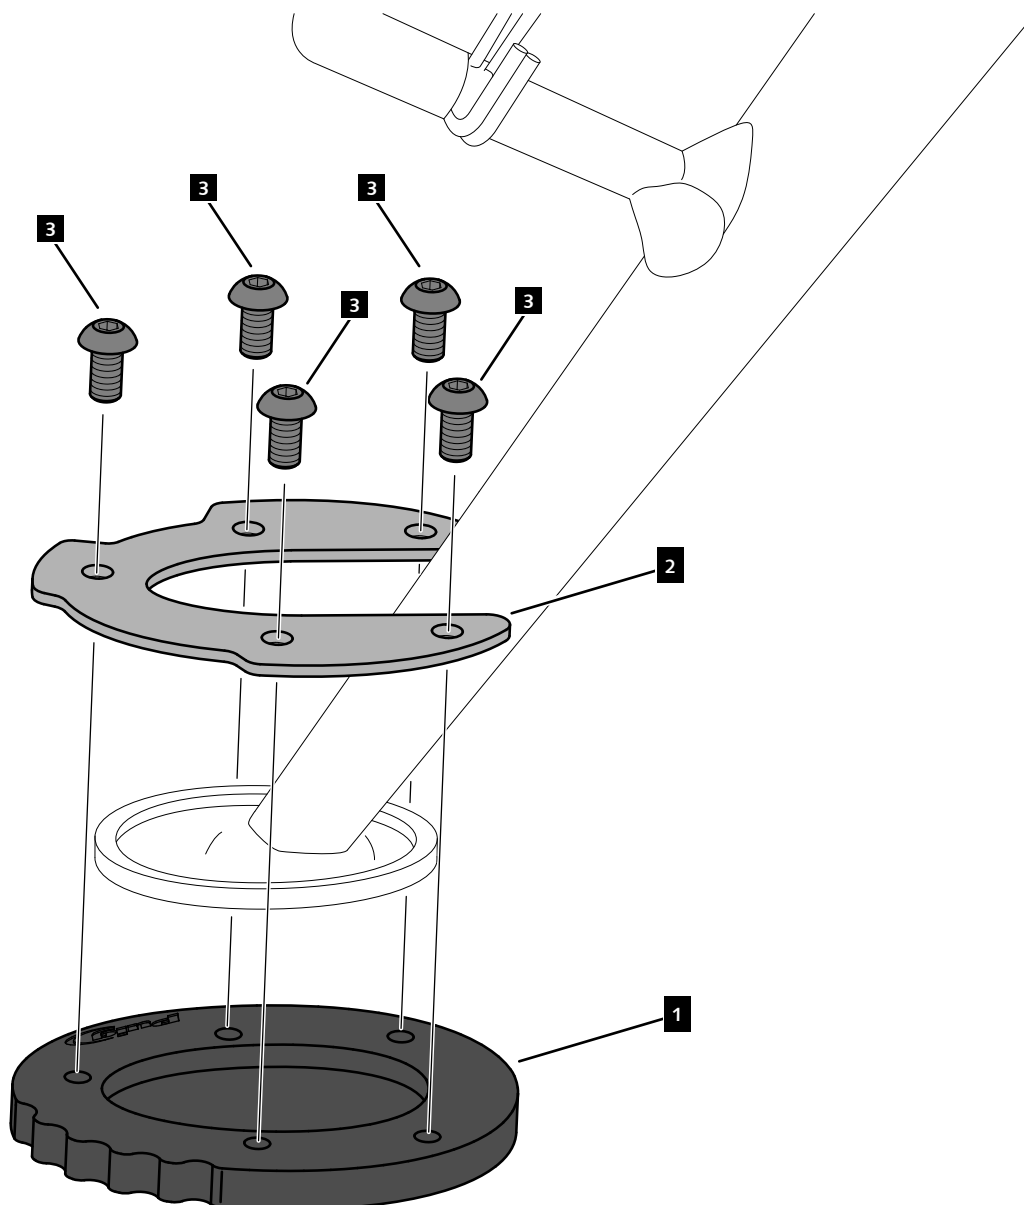

**KAWASAKI Z650 '17-'21 / Z900 '17-'21 /
NINJA 1000 SX '21 / VERSYS 1000 '19-'21**

REF 20198N

INSTRUCCIONES DE MONTAJE - MOUNTING INSTRUCTIONS - MONTAGEANLEITUNG