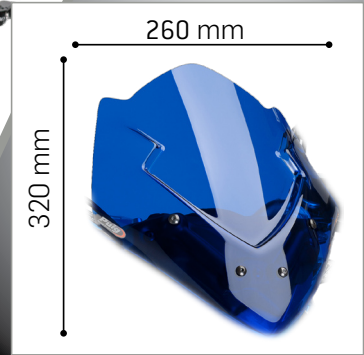

SUZUKI GSX-S1000 15-

Since 1964
Puig
Hi-Tech Parts

Naked New Generation Screen

◀◀◀ Max. protection +175mm (6³/₄") ▶▶▶

7653A

7653F

OEM