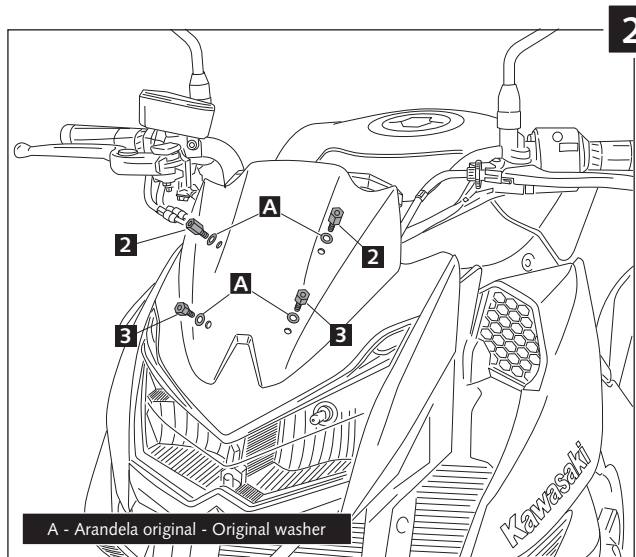

### CÚPULA ADAPTABLE A - SCREEN ADAPTABLE TO KAWASAKI Z1000 '10 - '13

Ref.: 5254

ID.	DESCRIPCIÓN	DESCRIPTION	QTY.
1	 Pantalla	Screen	1
2	 Tornillo especial M5x17 + rosca interior M5x10	Special screw M5x17 + interior thread M5x10	2
3	 Tornillo especial M5x13 + rosca interior M5x8	Special screw M5x13 + interior thread M5x8	2
4	 Tornillo allen M5x11 ISO 7380	M5x11 ISO 7380 allen screw	4
5	 Arandela nylon Ø5xØ11x1	Ø5xØ11x1 nylon washer	4
6	 Arandela goma Ø ext. 13 x Ø int. 5x4	Ø ext. 13 x Ø int. 5x4 rubber washer	4