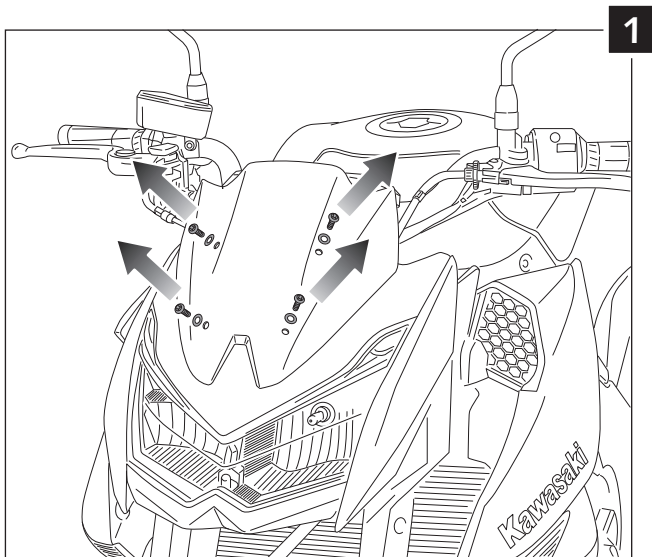

### CÚPULA ADAPTABLE A - SCREEN ADAPTABLE TO KAWASAKI Z1000 '10 - '13

Ref.: 5254

ID.	DESCRIPCIÓN	DESCRIPTION	QTY.
1	 Pantalla	Screen	1
2	 Tornillo especial M5x17 + rosca interior M5x10	Special screw M5x17 + interior thread M5x10	2
3	 Tornillo especial M5x13 + rosca interior M5x8	Special screw M5x13 + interior thread M5x8	2
4	 Tornillo allen M5x11 ISO 7380	M5x11 ISO 7380 allen screw	4
5	 Arandela nylon Ø5xØ11x1	Ø5xØ11x1 nylon washer	4
6	 Arandela goma Ø ext. 13 x Ø int. 5x4	Ø ext. 13 x Ø int. 5x4 rubber washer	4