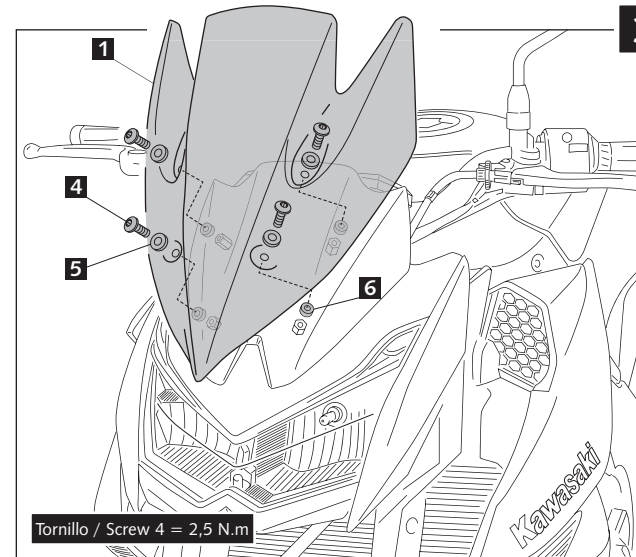

### CÚPULA ADAPTABLE A - SCREEN ADAPTABLE TO KAWASAKI Z1000 '10 - '13

Ref.: 5254

ID.	DESCRIPCIÓN	DESCRIPTION	QTY.
1	 Pantalla	Screen	1
2	 Tornillo especial M5x17 + rosca interior M5x10	Special screw M5x17 + interior thread M5x10	2
3	 Tornillo especial M5x13 + rosca interior M5x8	Special screw M5x13 + interior thread M5x8	2
4	 Tornillo allen M5x11 ISO 7380	M5x11 ISO 7380 allen screw	4
5	 Arandela nylon Ø5xØ11x1	Ø5xØ11x1 nylon washer	4
6	 Arandela goma Ø ext. 13 x Ø int. 5x4	Ø ext. 13 x Ø int. 5x4 rubber washer	4