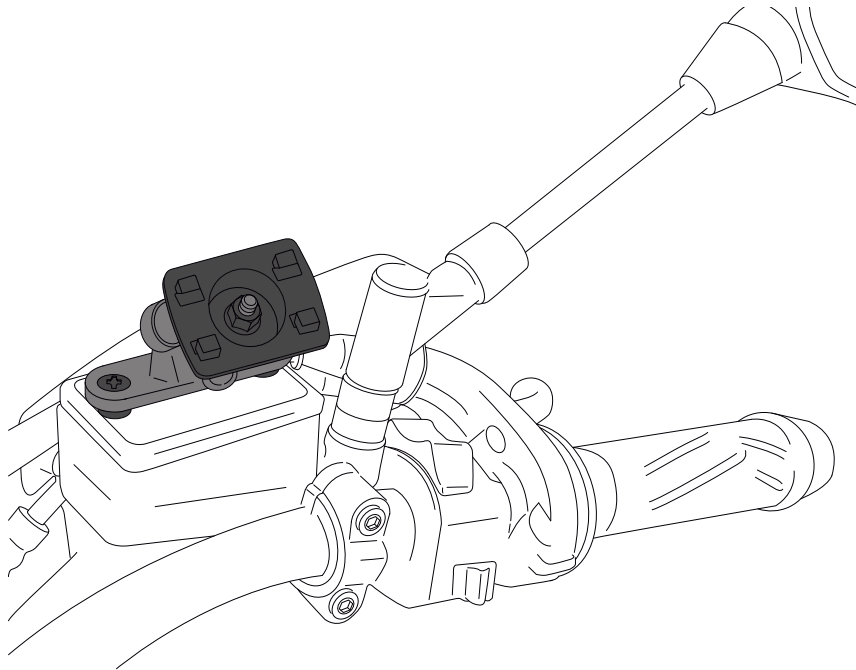

**SOPORTE TELEFONO MOVIL A TAPA LIQUIDO DE FRENO /
MOBILE PHONE SUPPORT TO BRAKE FLUID LID**

M O U N T I N G I N S T R U C T I O N S

REF 20513N

MODELOS YAMAHA / YAMAHA MODELS

1 Person

10 min

EASY

PHILLIPS

ID.	PIEZA/PART	DESCRIPCIÓN	DESCRIPTION	QTY.	REF.:
1		Soporte fijación móvil	Mobile fixing support	1	20513N
2		Tornillo M4x25 DIN965 (Negro)	M4x25 DIN965 screw (Black)	2	20513N
3		Funda (No incluida)	Cover (Not included)	-	3530N/3531N
4		Soporte móvil (No incluido)	Mobile support (Not included)	-	3836N