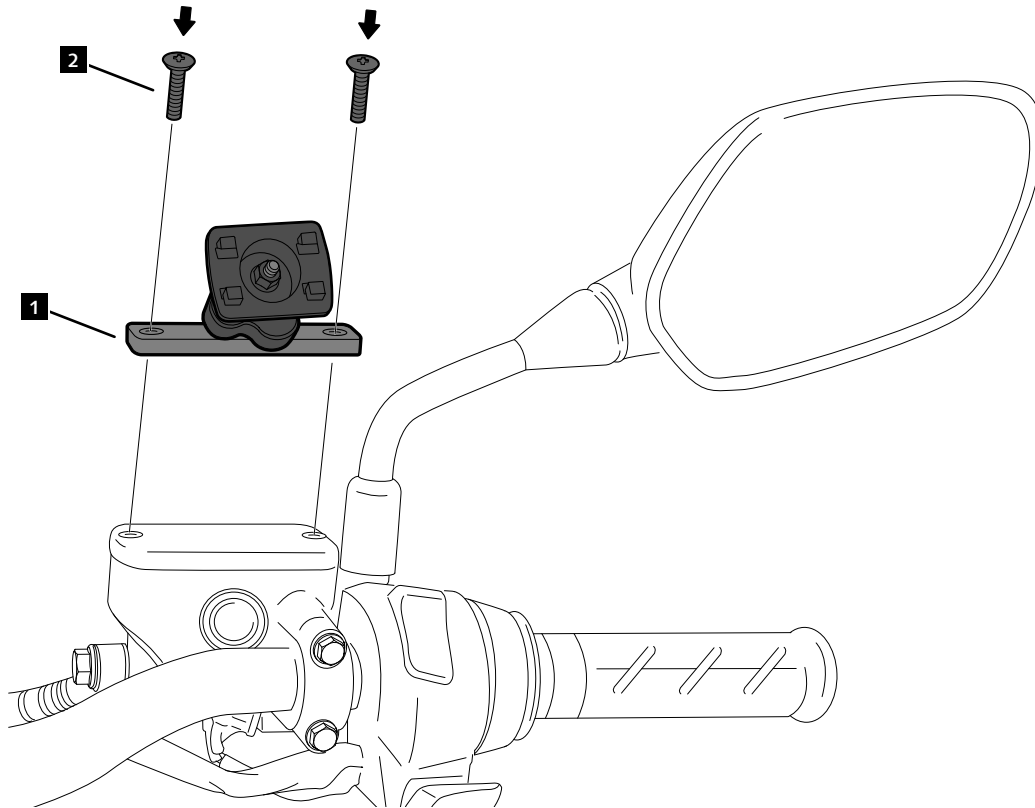

**SOPORTE TELEFONO MOVIL A DEPOSITO LIQUIDO DE FRENO
MOBILE PHONE SUPPORT TO BRAKE FLUID LID**

M O U N T I N G I N S T R U C T I O N S

REF 20515N

MODELOS HONDA / HONDA MODELS

PHILLIPS

ID.	PIEZA/PART	DESCRIPCIÓN	DESCRIPTION	QTY.	REF.:
1		Soporte fijación móvil	Mobile fixing support	1	20515N
2		Tornillo M4x25 DIN965 (Negro)	M4x25 DIN965 screw (Black)	2	20515N
3		Funda (No incluida)	Cover (Not included)	-	3530N/3531N
4		Soporte móvil (No incluido)	Mobile support (Not included)	-	3836N

SOPORTE TELEFONO MOVIL A DEPOSITO LIQUIDO DE FRENO
MOBILE PHONE SUPPORT TO BRAKE FLUID LID

REF 20515N

INSTRUCCIONES DE MONTAJE - MOUNTING INSTRUCTIONS - MONTAGEANLEITUNG

1

ASSEMBLY
MONTAJE

Ref. 3836N

Ref. 3530N / 3531N