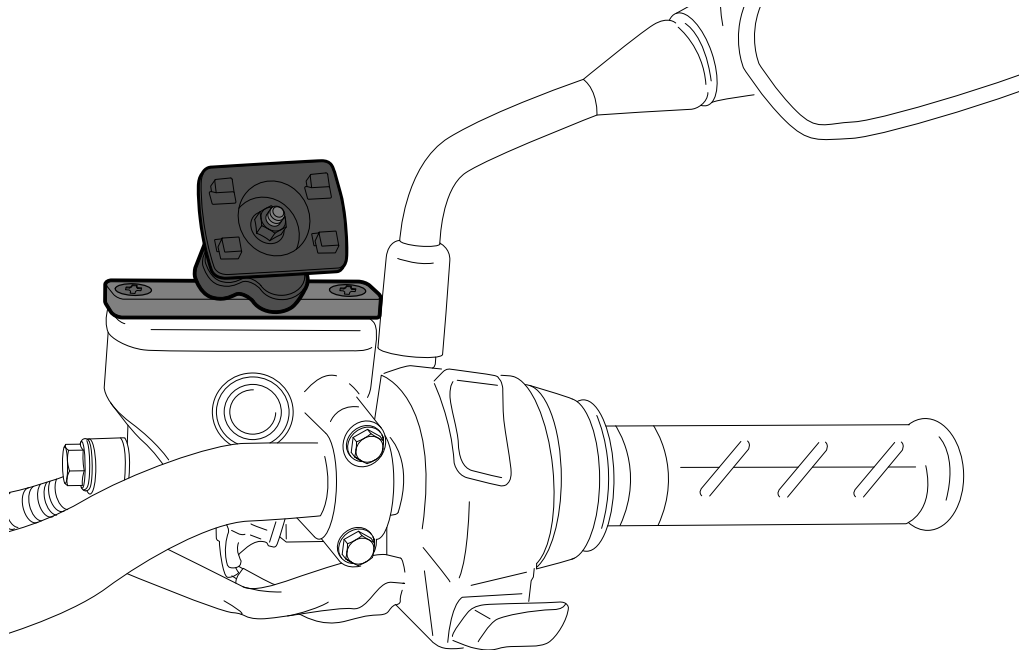

**SOPORTE TELEFONO MOVIL A DEPOSITO LIQUIDO DE FRENO
MOBILE PHONE SUPPORT TO BRAKE FLUID LID**

M O U N T I N G I N S T R U C T I O N S

REF 20515N

MODELOS HONDA / HONDA MODELS

PHILLIPS

ID.	PIEZA/PART	DESCRIPCIÓN	DESCRIPTION	QTY.	REF.:
1		Soporte fijación móvil	Mobile fixing support	1	20515N
2		Tornillo M4x25 DIN965 (Negro)	M4x25 DIN965 screw (Black)	2	20515N
3		Funda (No incluida)	Cover (Not included)	-	3530N/3531N
4		Soporte móvil (No incluido)	Mobile support (Not included)	-	3836N

SOPORTE TELEFONO MOVIL A DEPOSITO LIQUIDO DE FRENO
MOBILE PHONE SUPPORT TO BRAKE FLUID LID

REF 20515N

INSTRUCCIONES DE MONTAJE - MOUNTING INSTRUCTIONS - MONTAGEANLEITUNG

1

ASSEMBLY
MONTAJE

Ref. 3836N

Ref. 3530N / 3531N