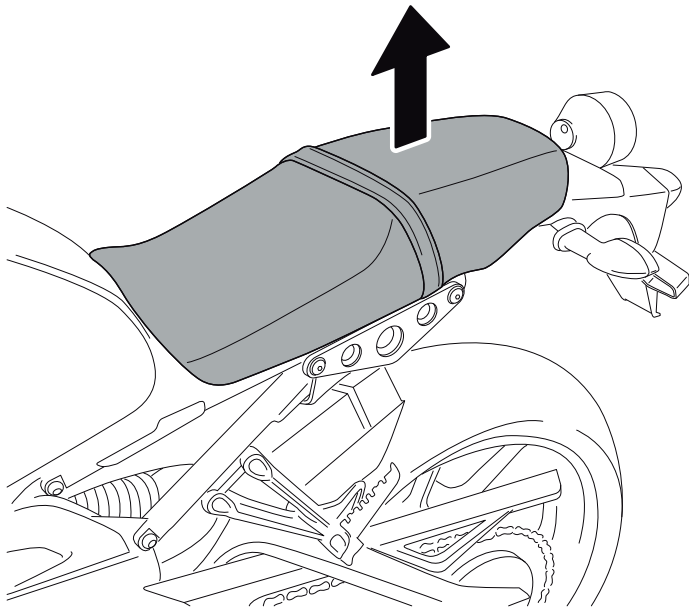

YAMAHA XSR 900

INSTRUCCIONES DE MONTAJE - MOUNTING INSTRUCTIONS - MONTAGEANLEITUNG

1

DISASSEMBLY
DESMONTAJE