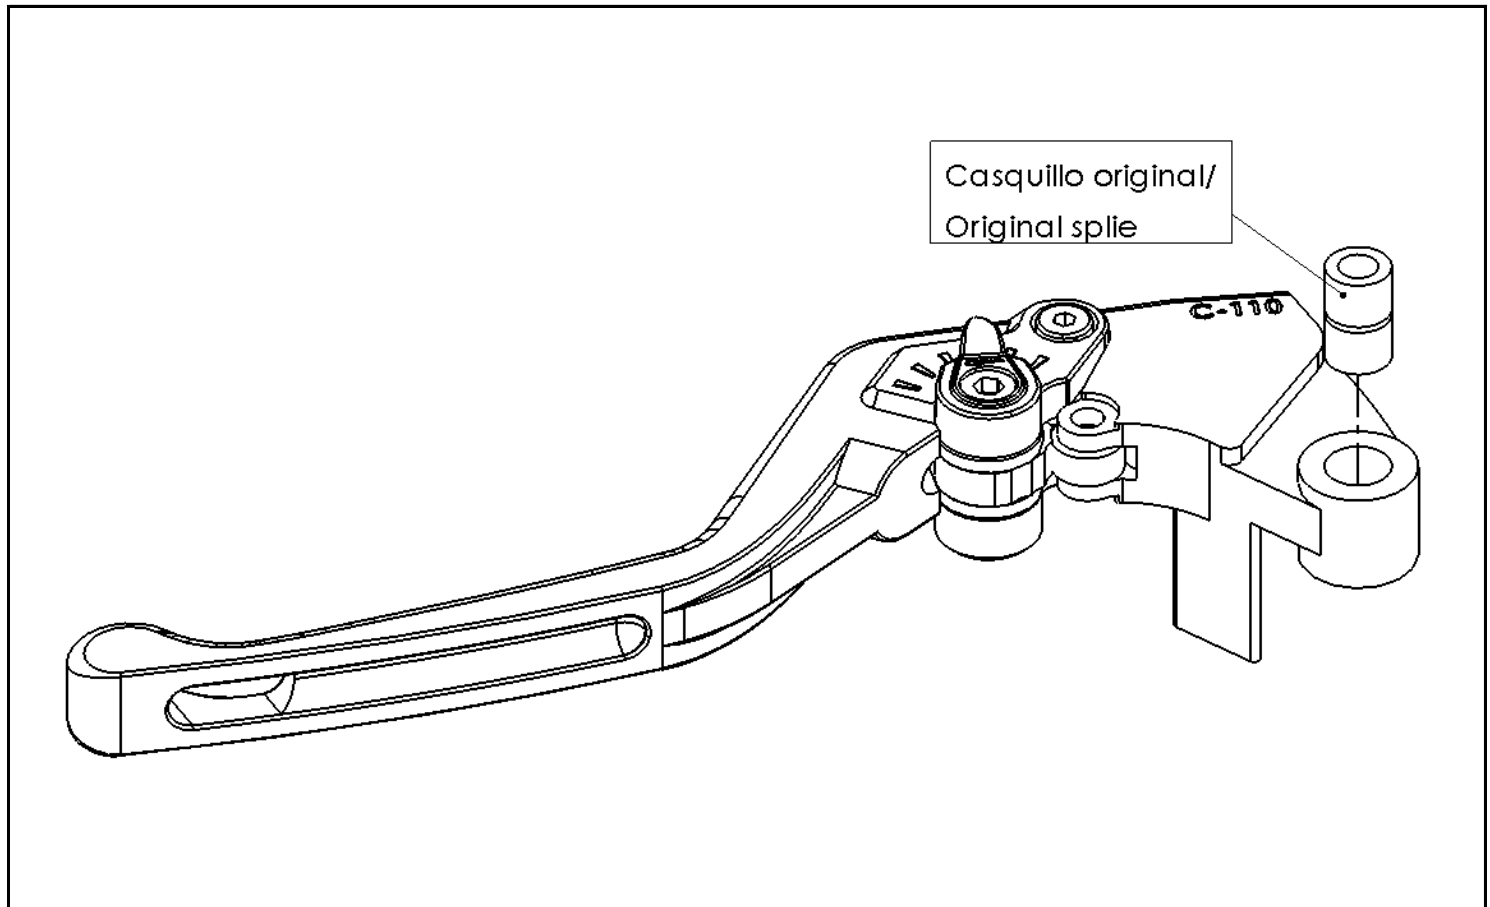

Ref.
20536N

MANETA EMBRAGUE / CLUTCH LEVER

Ref.
20536N

MANETA EMBRAGUE / CLUTCH LEVER