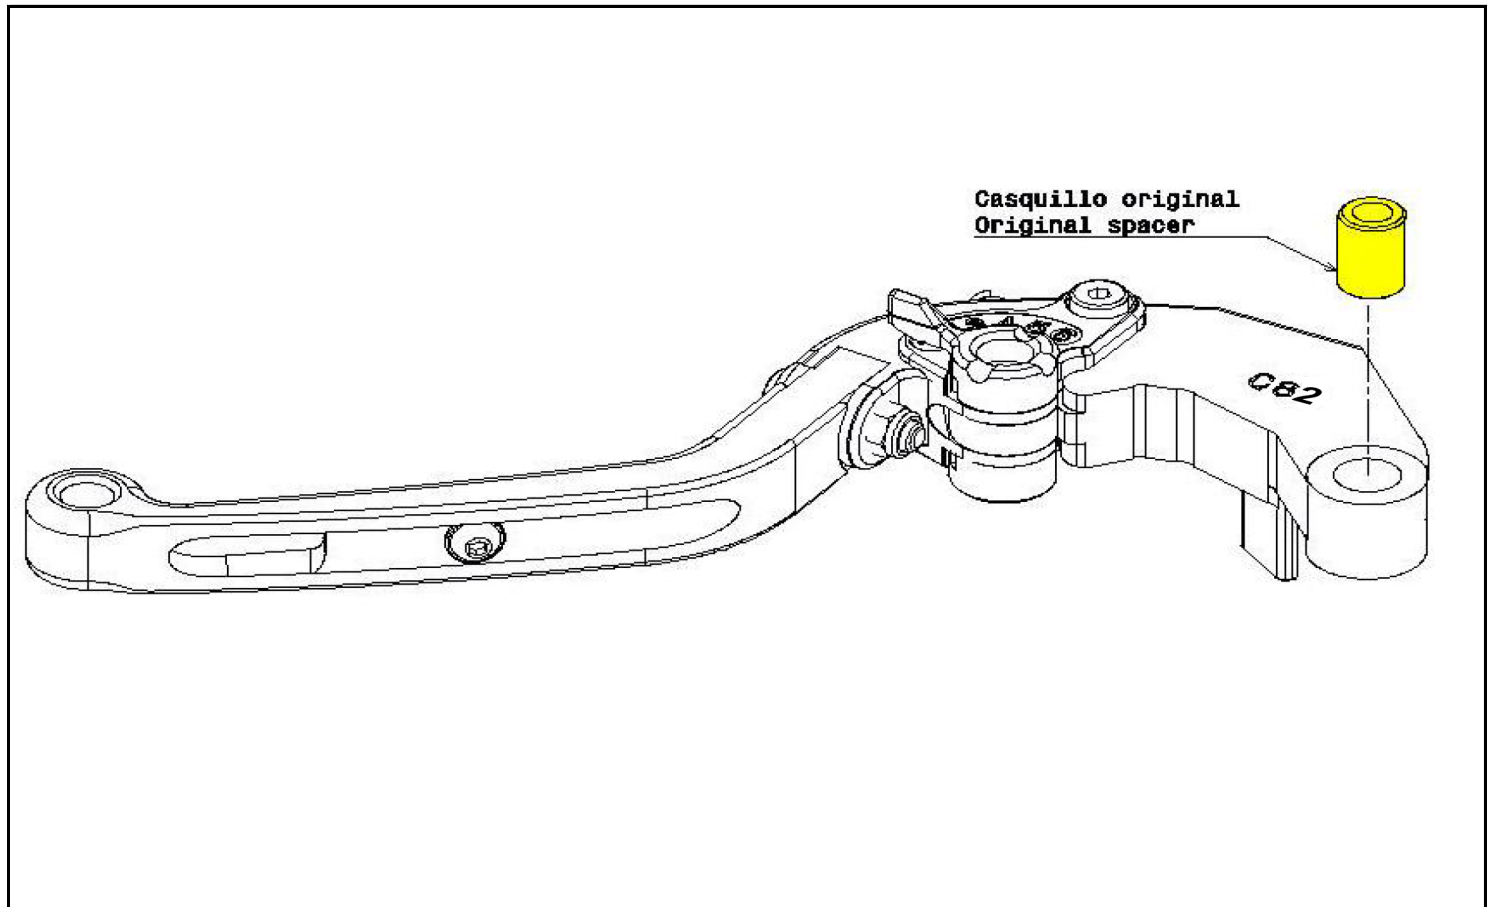

Ref.  
8873N

MANETA EMBRAGUE / CLUTCH LEVER

Ref.  
8873N

MANETA EMBRAGUE / CLUTCH LEVER