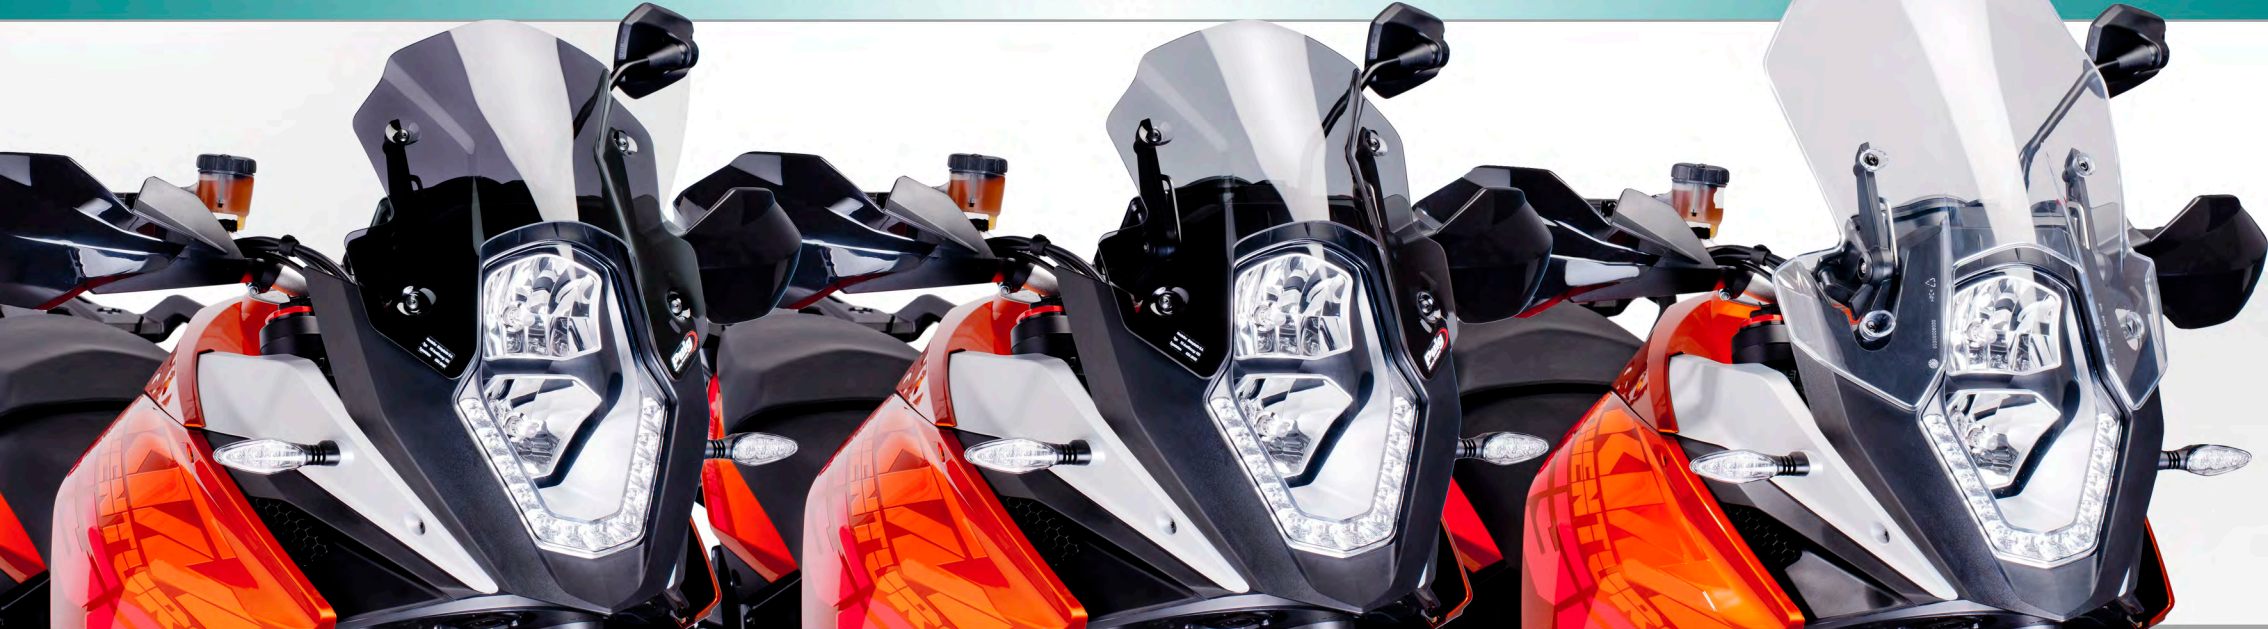

Sport Screen

KTM 1050 ADVENTURE '15-

◀◀◀ Max. protection -125mm (4 7/8 inches) ▶▶▶

OEM

6847F

6847H

SPORT Screen

Puig
Hi-Tech Parts

KTM 1190
ADVENTURE '13-

◀◀◀ Height difference -125mm (-4.9 inches) ▶▶▶

Ref. 6847F

Ref. 6847H

ORIGINAL - OEM

KTM 1290 SUPER ADVENTURE 15-

SPORT screen

◀◀ Height difference -175mm (-6⁷/₈") ▶▶