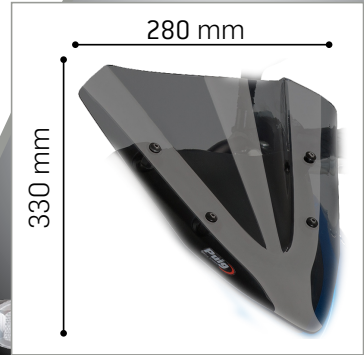

SUZUKI GSX-S1000F 15-

Racing Screen

◀◀ Difference -160mm (-6¹/₄) ▶▶

7639F

7639H

OEM