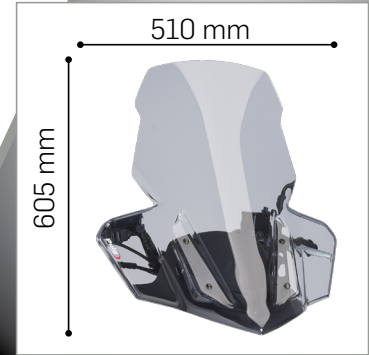

YAMAHA MAJESTY 125S '15-

V-Tech Touring windshield

◀◀ Max. protection +130mm (5^{1/8}") ▶▶

7665W

7665H

OEM