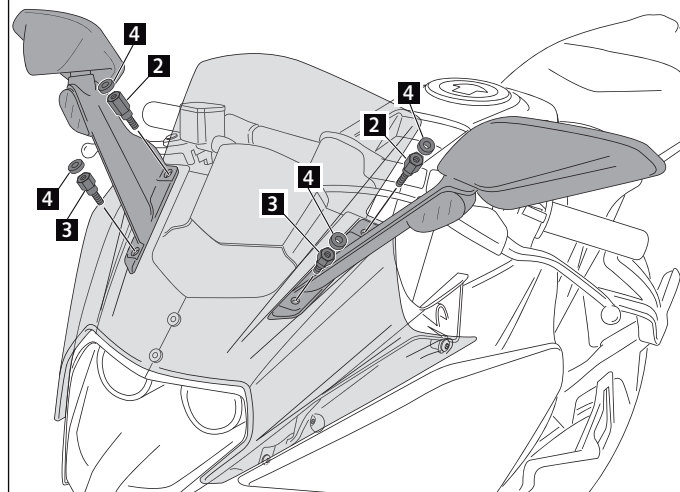

### CÚPULA ADAPTABLE A - SCREEN FOR - WINDSCHUTZSCHEIBE FÜR KTM RC 125/200/390 '14- '20

SIN CÚPULA ORIGINAL / WITHOUT ORIGINAL SCREEN

CON CÚPULA ORIGINAL / WITH ORIGINAL SCREEN

ID.	PIEZA / PART	DESCRIPCIÓN	DESCRIPTION	QTY.
1		Cúpula	Screen	1
2		Tornillo especial M6x13 con hexagonal 18mm y rosca int. M5x11	Special Screw M6x13 with hexagonal 18mm and interior thread M5x11	2
3		Tornillo especial M6x13 con hexagonal 14mm y rosca int. M5x11	Special Screw M6x13 with hexagonal 14mm and interior thread M5x11	2
4		Arandela de goma Ø ext. 15 Ø int. 5x4	Ø outer 15 x Ø inner 5x4 rubber washer	4
5		Tornillo Allen M5x16 ISO 7380 (negro)	M5x16 ISO 7380 (black) Allen screw	4
6		Arandela nylon M5x0,5	M5x0,5 nylon washer	4

## INSTRUCCIONES DE MONTAJE - MOUNTING INSTRUCTIONS - MONTAGEANLEITUNG

### CÚPULA ADAPTABLE A - SCREEN FOR - WINDSCHUTZSCHEIBE FÜR KTM RC 125/200/390 '14- '20

1

CON CÚPULA ORIGINAL / WITH ORIGINAL SCREEN

2

3

Cúpula PUIG  
PUIG screen