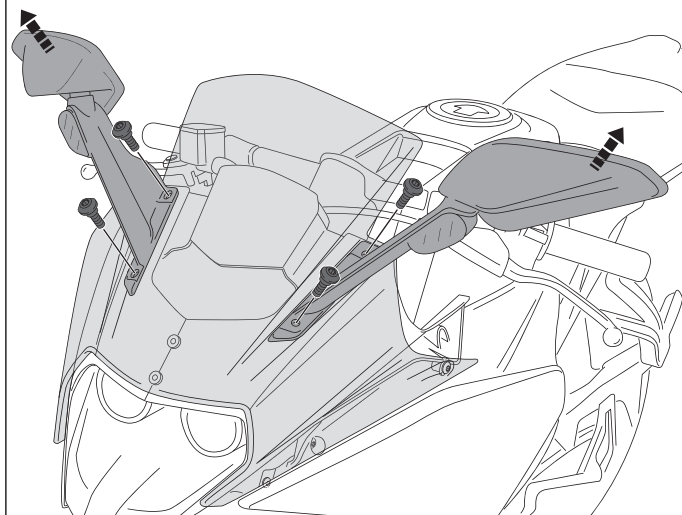

MOTOPLASTIC, S.A.

Molí de la sal, 1 - 08403 Granollers (Barcelona) SPAIN

Tel. 34 93 849 06 33 - Fax 34 93 849 09 88

info@puig.tv - info@puigusa.com

www.puig.tv - www.puigusa.com

INSTRUCCIONES DE MONTAJE - MOUNTING INSTRUCTIONS - MONTAGEANLEITUNG

CÚPULA ADAPTABLE A - SCREEN FOR - WINDSCHUTZSCHEIBE FÜR KTM RC 125/200/390 '14- '20

1

CON CÚPULA ORIGINAL / WITH ORIGINAL SCREEN