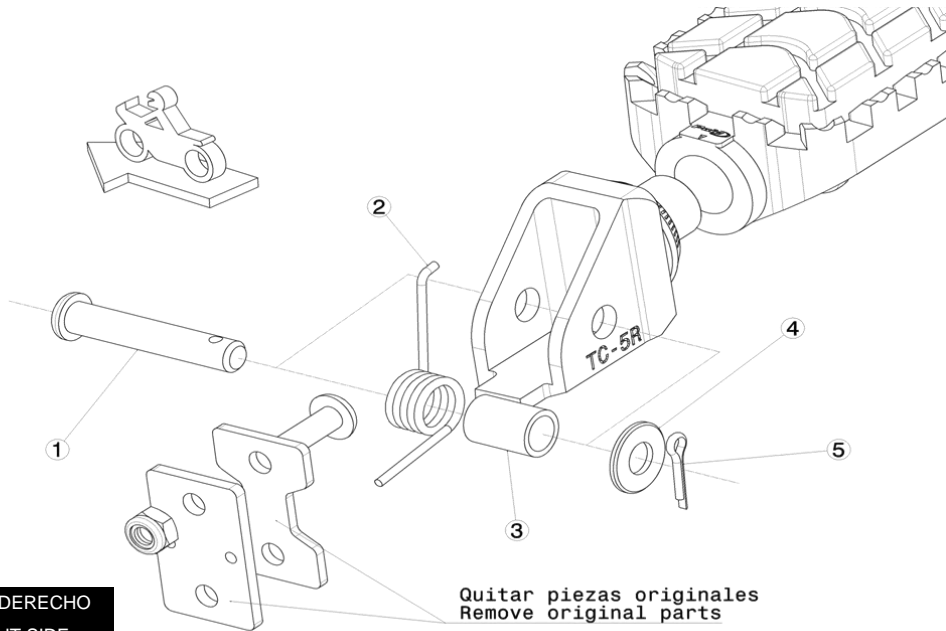

Ref.  
7238N

ESTRIBERA CONDUCTOR / DRIVER FOOTPEG  
BMW F 700 GS / BMW F 800GS '08>

Ref.  
7238N

ESTRIBERA CONDUCTOR / DRIVER FOOTPEG  
BMW F 800GS ADVENTURE '14>