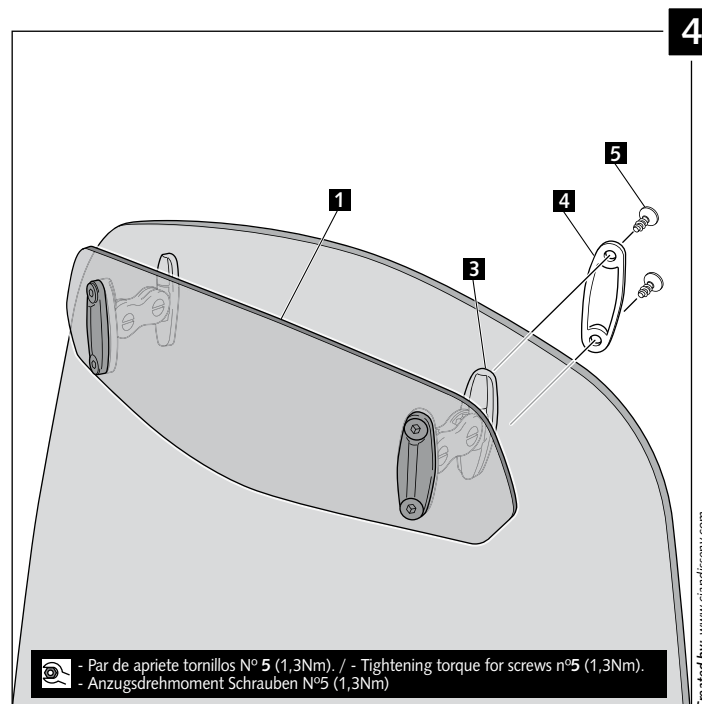

VISERA MULTIREGULABLE MULTI-ADJUSTABLE VISOR

INSTRUCCIONES DE MONTAJE - MOUNTING INSTRUCTIONS - MONTAGEANLEITUNG

TIPO/TYPE B - TIPO/TYPE B - TIPO/TYPE B