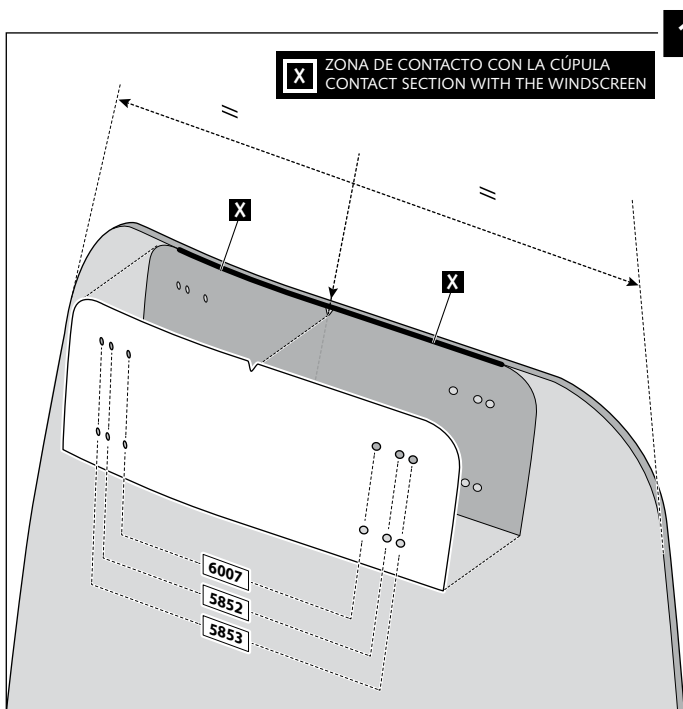

VISERA MULTIREGULABLE MULTI-ADJUSTABLE VISOR

INSTRUCCIONES DE MONTAJE - MOUNTING INSTRUCTIONS - MONTAGEANLEITUNG

TIPO/TYPER A - TIPO/TYPER A - TIPO/TYPER A