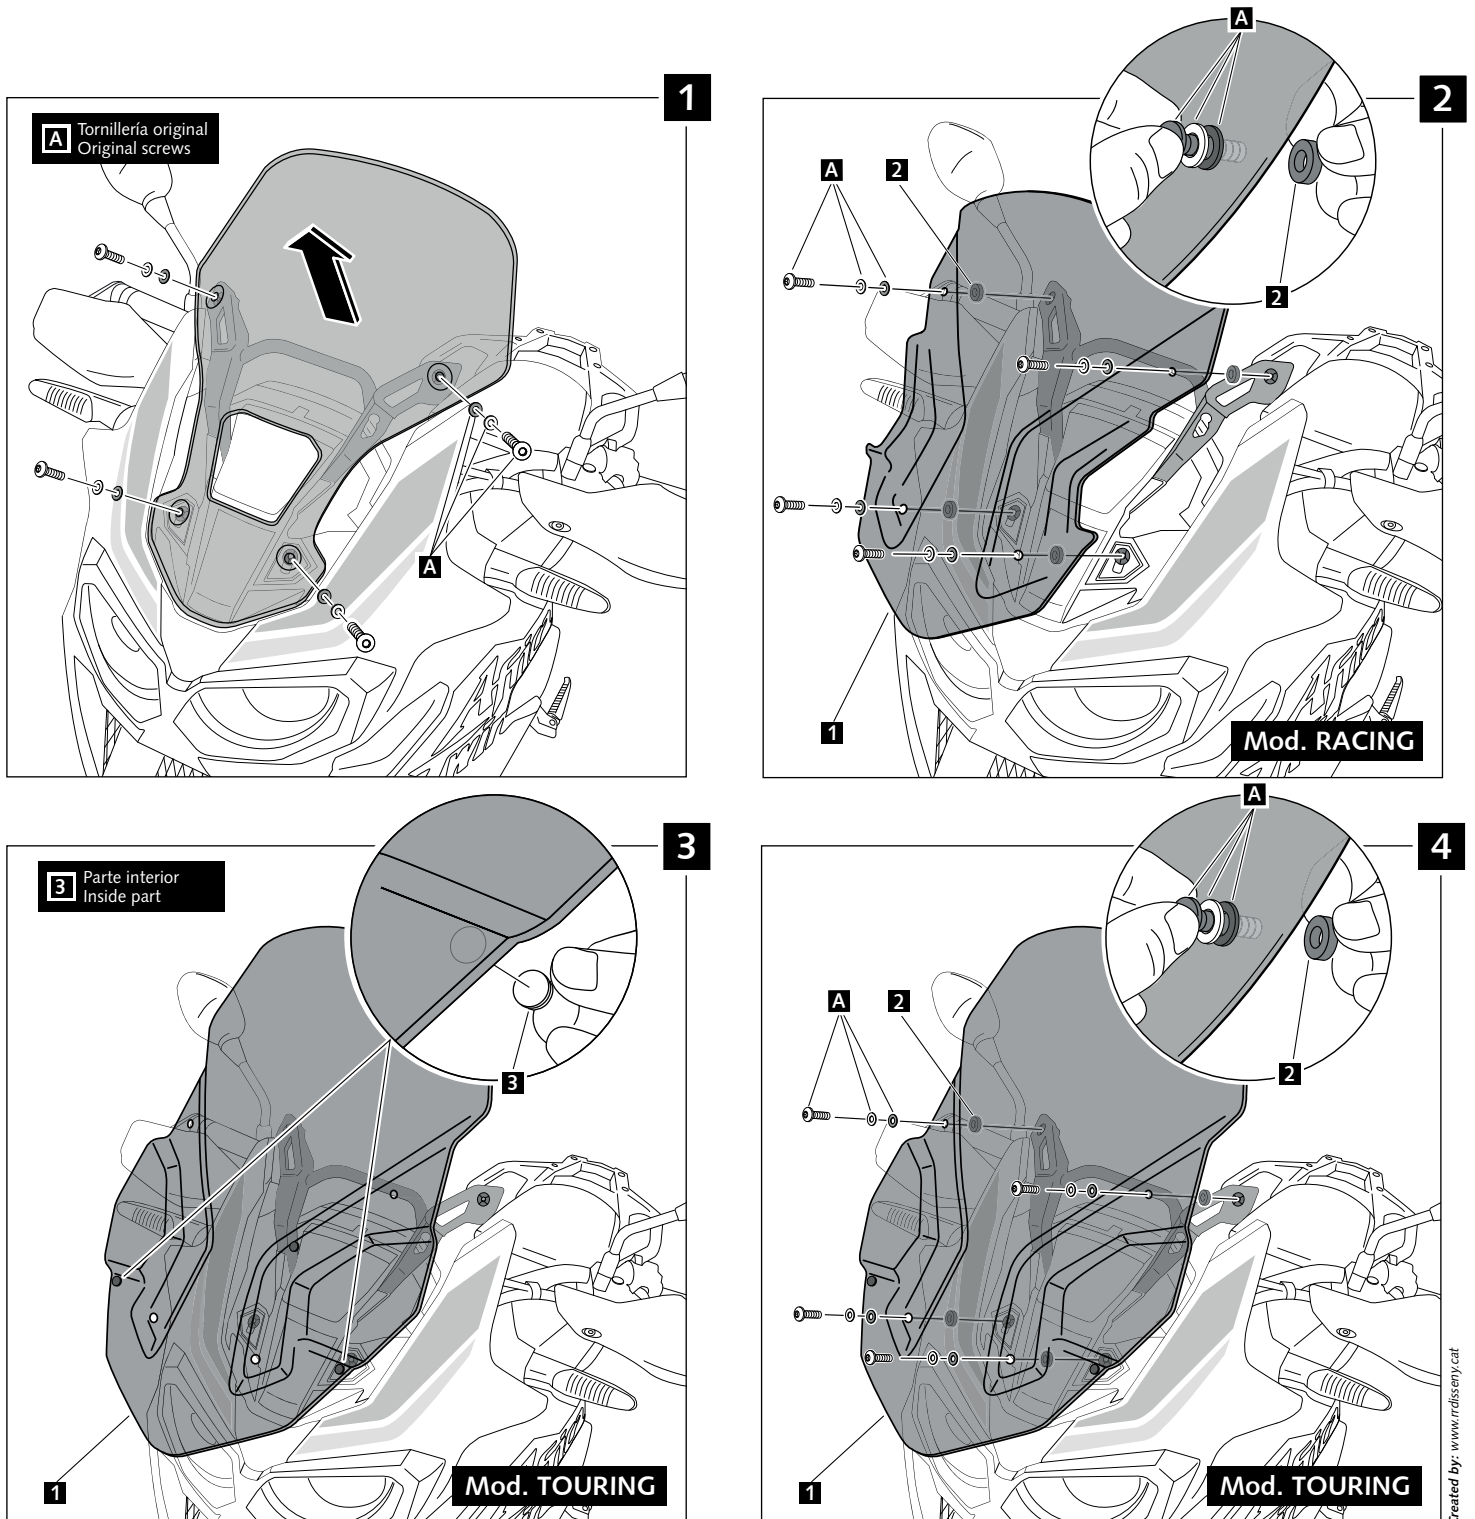

CÚPULA ADAPTABLE A - DOME FOR - SCHEIBE FÜR HONDA AFRICA TWIN '16- / AFRICA TWIN ADV. SPORT '18-

Mod. TOURING
Ref.: 8905

Mod. RACING
Ref.: 8904

ID.	PIEZA / PART	DESCRIPCIÓN	DESCRIPTION	QTY.
1		Cúpula Touring de metacrilato de impacto	Touring Dome impact methacrylate	1
		Cúpula Racing de metacrilato de impacto	Racing Dome impact methacrylate	1
2		Arandelas de goma M5x4	M5x4 rubber washers	4
3		Separador de silicona 12mm x 3mm	12mm x 3mm silicon tear	2

CÚPULA ADAPTABLE A - DOME FOR - SCHEIBE FÜR HONDA AFRICA TWIN '16- / AFRICA TWIN ADV. SPORT '18-

INSTRUCCIONES DE MONTAJE - MOUNTING INSTRUCTIONS - MONTAGEANLEITUNG

VISERA MULTIREGULABLE MULTI-ADJUSTABLE VISOR

CÚPULA TIPO
 TYPE WINDSCREEN **A**

CÚPULA TIPO
 TYPE WINDSCREEN **B**

CÚPULA TIPO
 TYPE WINDSCREEN **C**

Ref.: 6007

Ref.: 5852

Ref.: 5853

Ahumado/Smoke

Transparente/Clear

If the visor is supplied along with the windscreen, the windscreen will come factory-drilled so no drilling is necessary.

ID.	PIEZA / PART	DESCRIPCIÓN	DESCRIPTION	QTY.
1		Visera	Visor	1
2		Plantilla	Template	1
3		Mecanismo multiregulable	Multi-adjustable mechanism	2
4		Tapeta	Cap	4
5		Tornillo rosca plástico M6x12	Plastic thread fastener M6x12	8