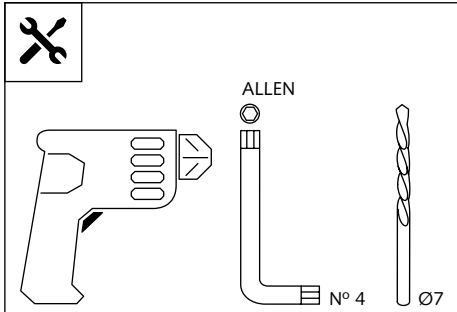

Ref.: 6007 ☐

Ref.: 5852 ☐

Ref.: 5853 ☐

Ahumado/Smoke ☐

Transparente/Clear ☐