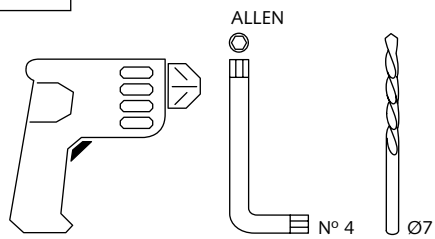

Ref.: 6007 ☐

Ref.: 5852 ☐

Ref.: 5853 ☐

Ahumado/Smoke ☐

Transparente/Clear ☐