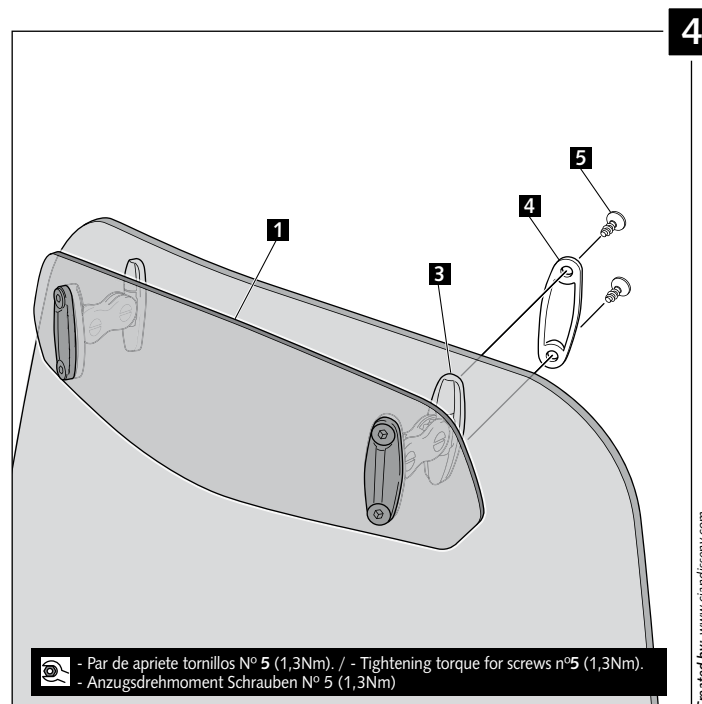

VISERA MULTIREGULABLE MULTI-ADJUSTABLE VISOR

INSTRUCCIONES DE MONTAJE - MOUNTING INSTRUCTIONS - MONTAGEANLEITUNG

TIPO/TYPER A - TIPO/TYPER A - TIPO/TYPER A