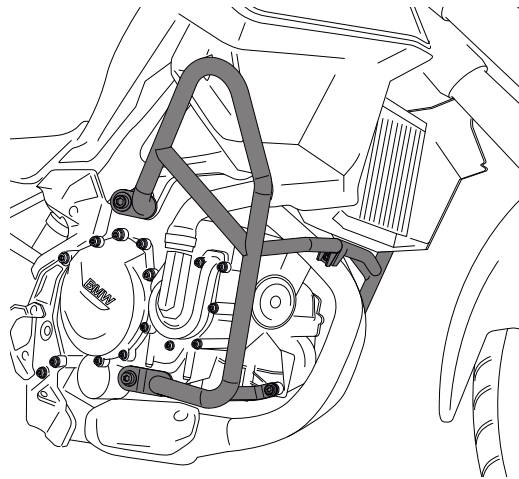

BMW F750GS / BMW F850GS '18-'23

M O U N T I N G I N S T R U C T I O N S

REF 22144N

DEFENSAS MOTOR / ENGINE GUARDS / STURZBÜGEL

CONSULTAR EN NUESTRA PAGINA WEB LA DISPONIBILIDAD DEL VIDEO DE MONTAJE DE ESTA REFERENCIA.
CONSULT OUR WEBSITE THE VIDEO MOUNT AVAILABILITY OF THIS REFERENCE.

ID.	PIEZA / PART	DESCRIPCIÓN	DESCRIPTION	QTY.	REF.:
1		Protector lado derecho	Protector right side	1	DEFENSA-9780N
2		Protector lado izquierdo	Protector left side	1	DEFENSA-9780N
3		Tornillo allen M12/175x100 DIN912 (Derecho)	Allen screw M12/175x100 DIN912 (Right)	1	M2TM12175100A9B
4		Tornillo allen M12/175x90 DIN912 (Izquierdo)	Allen screw M12/175x90 DIN912 (Left)	1	M2TM12175090A9B
5		Tornillo allen M10/150x35 DIN912	Allen screw M10/150x35 DIN912	1	M2TM10150035A9B
6		Tornillo allen M8x30 DIN912	Allen screw M8x30 DIN912	2	M2TM080125030A8
7		Tornillo allen M10/150x30 DIN912	Allen screw M10/150x30 DIN912	1	M2TM10150030A9B
8		Tornillo allen M6x20 DIN912	Allen screw M6x20 DIN912	1	TORNI-AD912-489
9		Arandela plana M12 DIN125/A	Flat washer M12 DIN125/A	2	ARANM12DIN433ZB
10		Arandela plana M10 DIN125/A	Flat washer M10 DIN125/A	3	M2AM10DIN125AZB
11		Arandela plana M6 DIN125/A	Flat washer M6 DIN125/A	1	M2AM06DIN125AZB
12		Tuerca autoblocante M10 DIN985	Lock nut M10 DIN985	1	TUERCA3985-0132
13		Casquillo aluminio Long. 8mm (Negro)	Aluminium spacer Long. 8mm (Black)	1	CASQU453-0-1753
14		Casquillo aluminio Long. 48mm (Negro)	Aluminium spacer Long. 48mm (Black)	1	CASQU461-0-1761
15		Arandela plana M8 DIN125/A	Flat washer M8 DIN125/A	2	M2AM08DIN125AZB