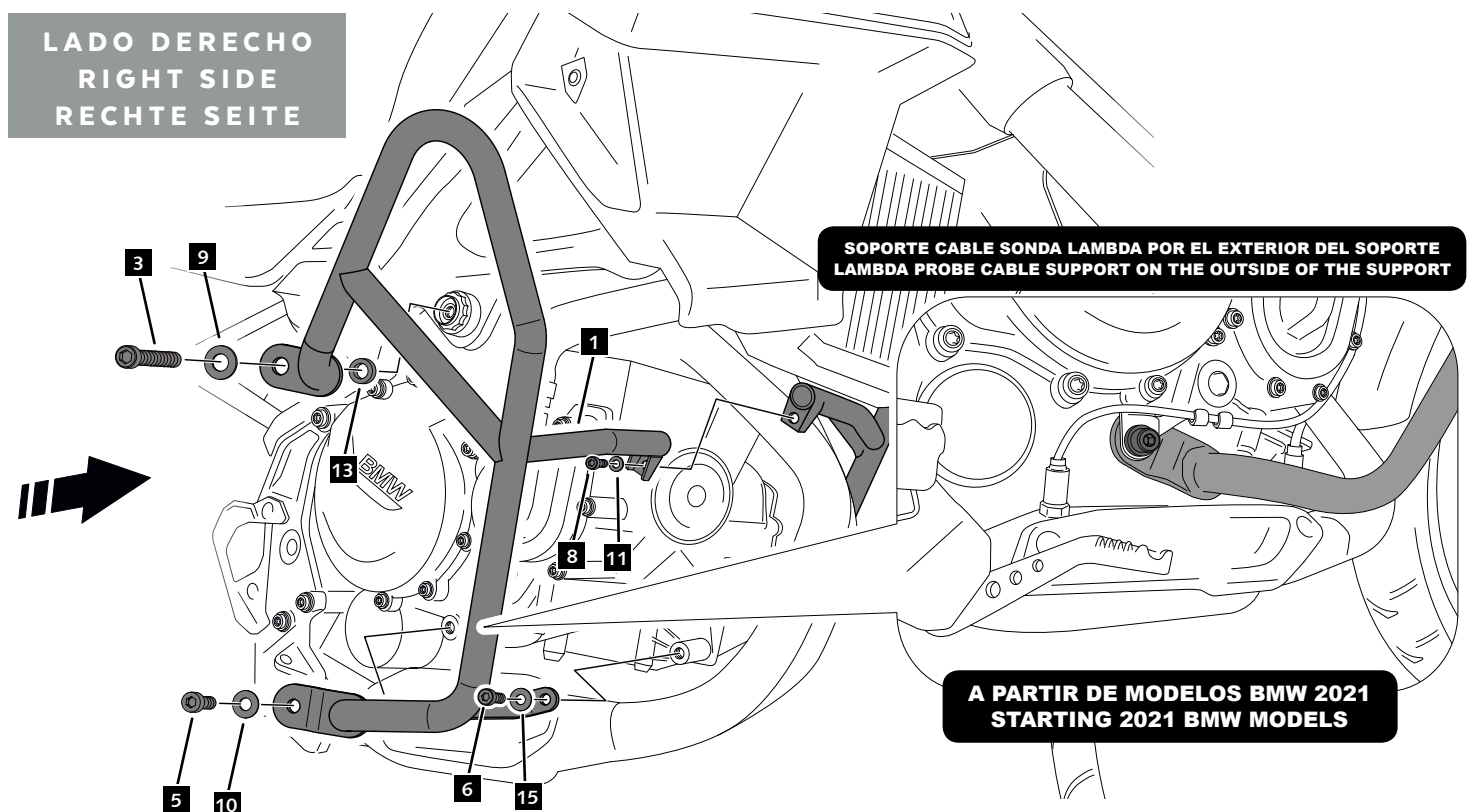

BMW F750GS / BMW F850GS '18-'23

INSTRUCCIONES DE MONTAJE - MOUNTING INSTRUCTIONS - MONTAGEANLEITUNG