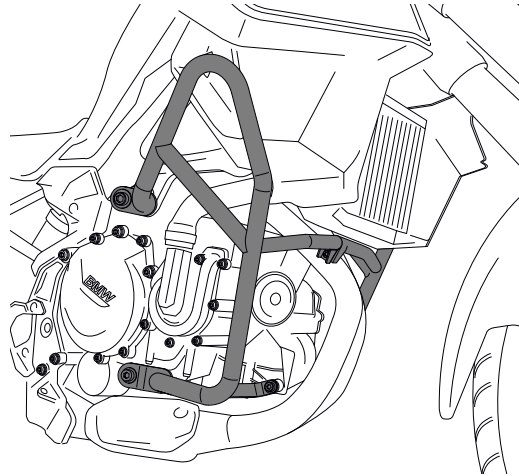

BMW F900GS '24>

M O U N T I N G I N S T R U C T I O N S

REF 22144N

DEFENSAS MOTOR / ENGINE GUARDS

CONSULTAR EN NUESTRA PAGINA WEB LA DISPONIBILIDAD DEL VIDEO DE MONTAJE DE ESTA REFERENCIA.
CONSULT OUR WEBSITE THE VIDEO MOUNT AVAILABILITY OF THIS REFERENCE.

ID.	PIEZA / PART	DESCRIPCIÓN	DESCRIPTION	QTY.	REF.:
1		Protector lado derecho	Protector right side	1	DEFENSA-9780N
2		Protector lado izquierdo	Protector left side	1	DEFENSA-9780N
3		Tornillo allen M12/175x100 DIN912 (Derecho)	Allen screw M12/175x100 DIN912 (Right)	1	M2TM12175100A9B
4		Tornillo allen M12/175x90 DIN912 (Izquierdo)	Allen screw M12/175x90 DIN912 (Left)	1	M2TM12175090A9B
5		Tornillo allen M10/150x35 DIN912	Allen screw M10/150x35 DIN912	1	M2TM10150035A9B
6		Tornillo allen M8x30 DIN912	Allen screw M8x30 DIN912	2	M2TM080125030A8
7		Tornillo allen M10/150x30 DIN912	Allen screw M10/150x30 DIN912	1	M2TM10150030A9B
8		Tornillo allen M6x20 DIN912	Allen screw M6x20 DIN912	1	TORNI-AD912-489
9		Arandela plana M12 DIN125/A	Flat washer M12 DIN125/A	2	ARANM12DIN433ZB
10		Arandela plana M10 DIN125/A	Flat washer M10 DIN125/A	3	M2AM10DIN125AZB
11		Arandela plana M6 DIN125/A	Flat washer M6 DIN125/A	1	M2AM06DIN125AZB
12		Tuerca autoblocante M10 DIN985	Lock nut M10 DIN985	1	TUERCA3985-0132
13		Casquillo aluminio Long. 8mm (Negro)	Aluminium spacer Long. 8mm (Black)	1	CASQU453-0-1753
14		Casquillo aluminio Long. 48mm (Negro)	Aluminium spacer Long. 48mm (Black)	1	CASQU461-0-1761
15		Arandela plana M8 DIN125/A	Flat washer M8 DIN125/A	2	M2AM08DIN125AZB
16		Brida nylon 3.6x200	3.6x200 nylon bridle	1	----