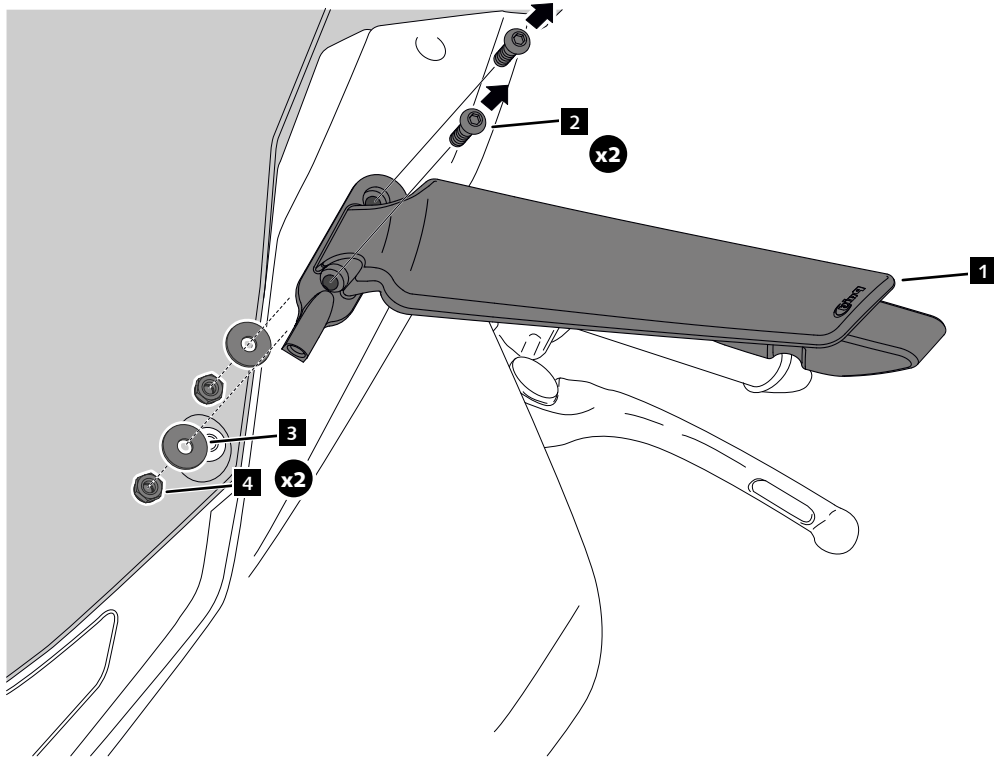

1

ASSEMBLY
MONTAJE

2

ASSEMBLY
MONTAJE

A

REF. 21749N
(No incluido / Not Included)

APRETAR EL TORNILLO PARA AJUSTAR LA DUREZA
DEL RETROVISOR.
TIGHTEN THE SCREW TO ADJUST THE HARDNESS
OF THE MIRROR.