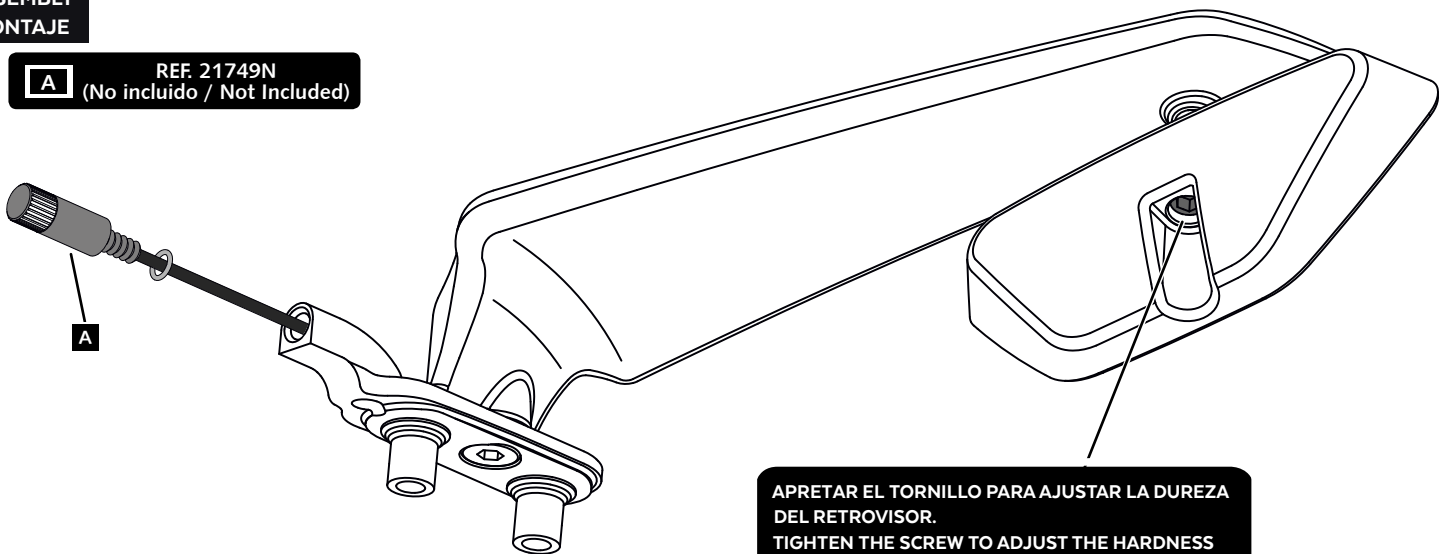

1

ASSEMBLY
MONTAJE

2

ASSEMBLY
MONTAJE

A

REF. 21749N
(No incluido / Not Included)

APRETAR EL TORNILLO PARA AJUSTAR LA DUREZA
DEL RETROVISOR.
TIGHTEN THE SCREW TO ADJUST THE HARDNESS
OF THE MIRROR.