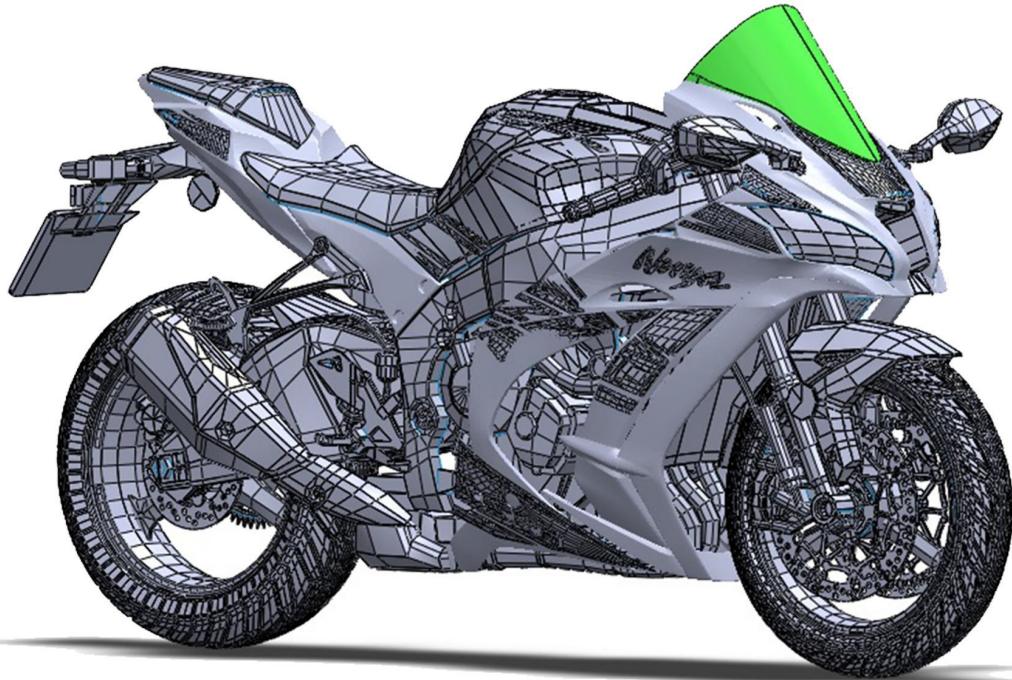

RACING SCREEN

R - R A C E R

REF. 9849

KAWASAKI ZX-10R

2017 -

**Puig**  
Hi-Tech Parts

**DO YOU WANT TO FEEL LIKE A CHAMPION?**

# R - R A C E R

KAWASAKI ZX-10R  
2017 -

HIGH PRESSURE

LOW PRESSURE

RACING SCREEN  
R - R A C E R

AGRESSIVE

RACING

PERSONALIZED

COMPETITION

ORIGINAL SCREEN

R-RACER BY PUIG

---

KAWASAKI ZX-10R ORIGINAL

---

KAWASAKI ZX-10R BY PUIG

[info@puig.tv](mailto:info@puig.tv)  
[info@puigusa.com](mailto:info@puigusa.com)