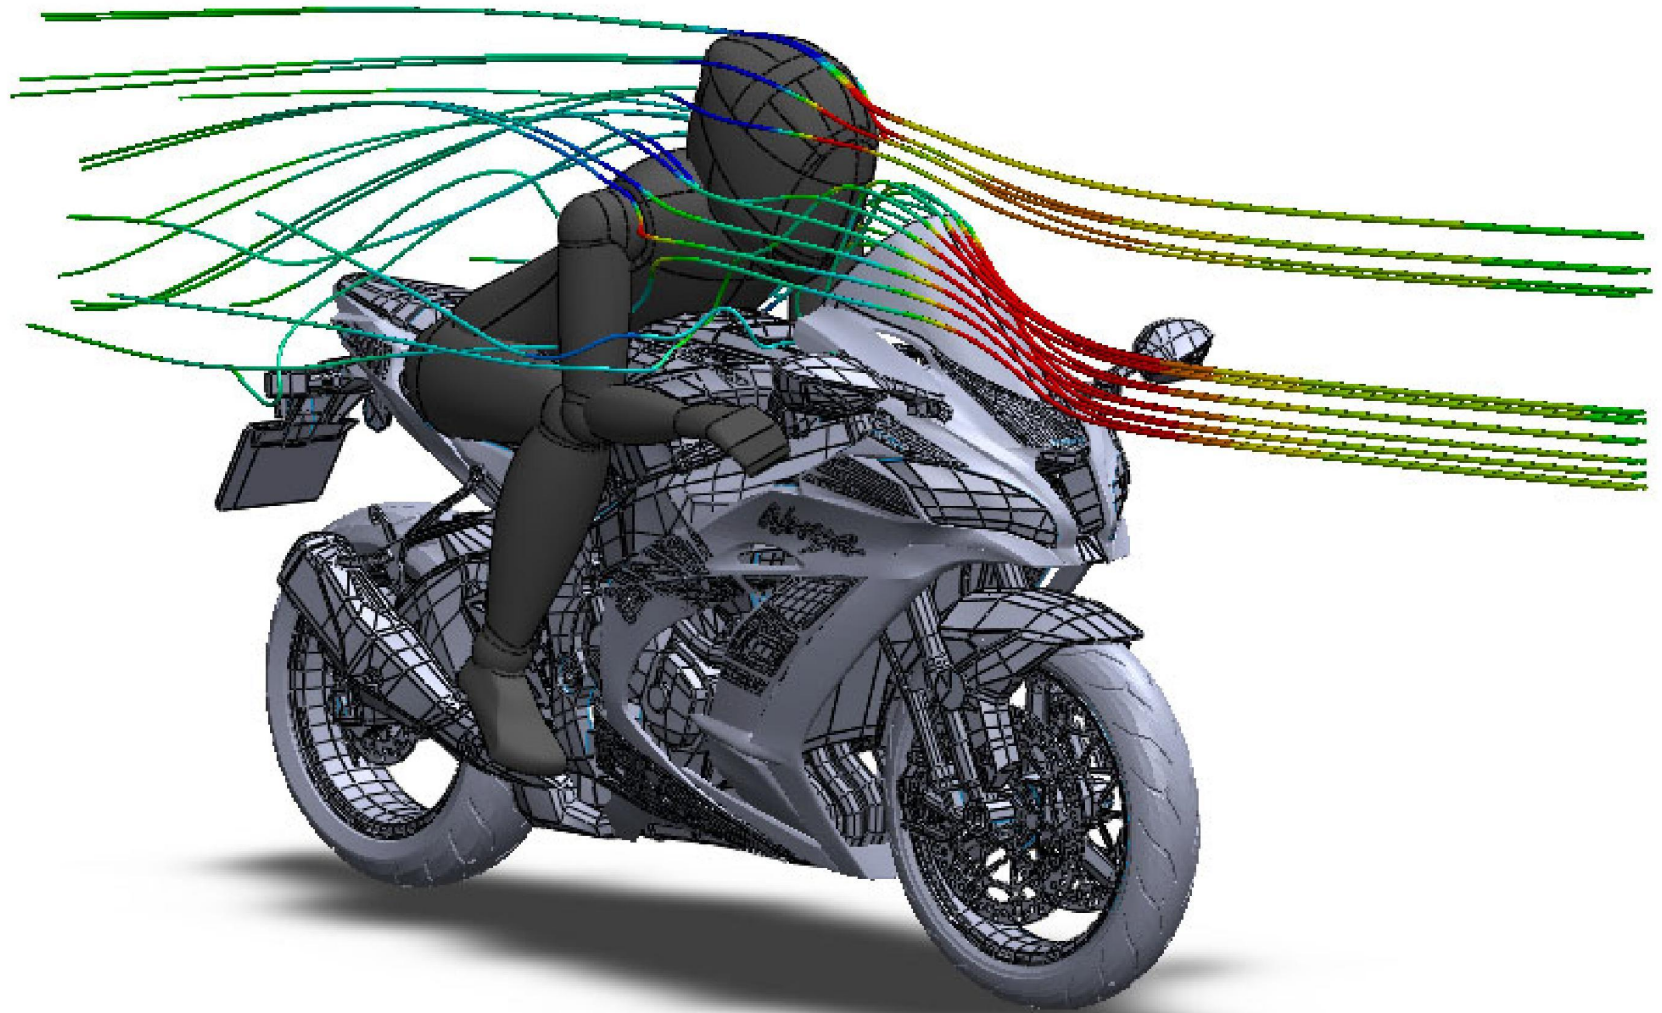

# R - R A C E R

KAWASAKI ZX-10R  
2017 -

HIGH PRESSURE

LOW PRESSURE

RACING SCREEN  
R - R A C E R

AGRESSIVE

RACING

PERSONALIZED