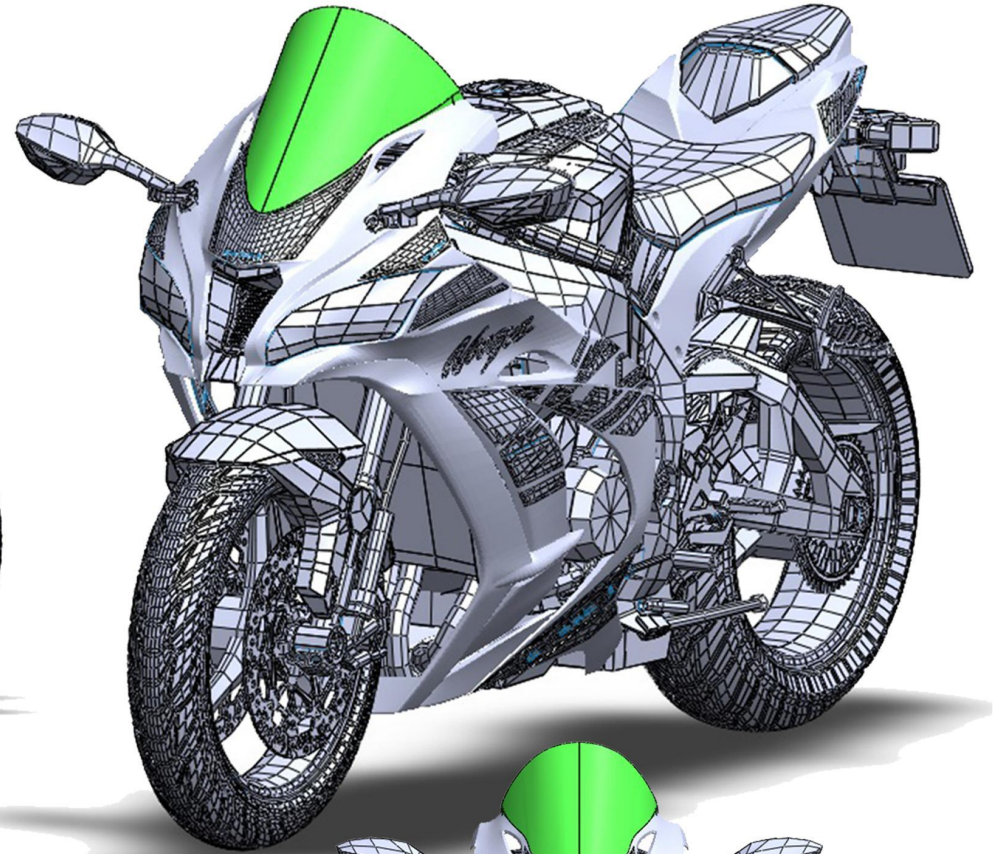

RACING SCREEN

R - R A C E R

REF. 9849

KAWASAKI ZX-10R

2017 -

**Puig**  
Hi-Tech Parts

**DO YOU WANT TO FEEL LIKE A CHAMPION?**

# R - R A C E R

KAWASAKI ZX-10R  
2017 -

HIGH PRESSURE

LOW PRESSURE

RACING SCREEN  
R - R A C E R

AGRESSIVE

RACING

PERSONALIZED

COMPETITION

ORIGINAL SCREEN

R-RACER BY PUIG

---

KAWASAKI ZX-10R ORIGINAL

---

KAWASAKI ZX-10R BY PUIG

[info@puig.tv](mailto:info@puig.tv)  
[info@puigusa.com](mailto:info@puigusa.com)