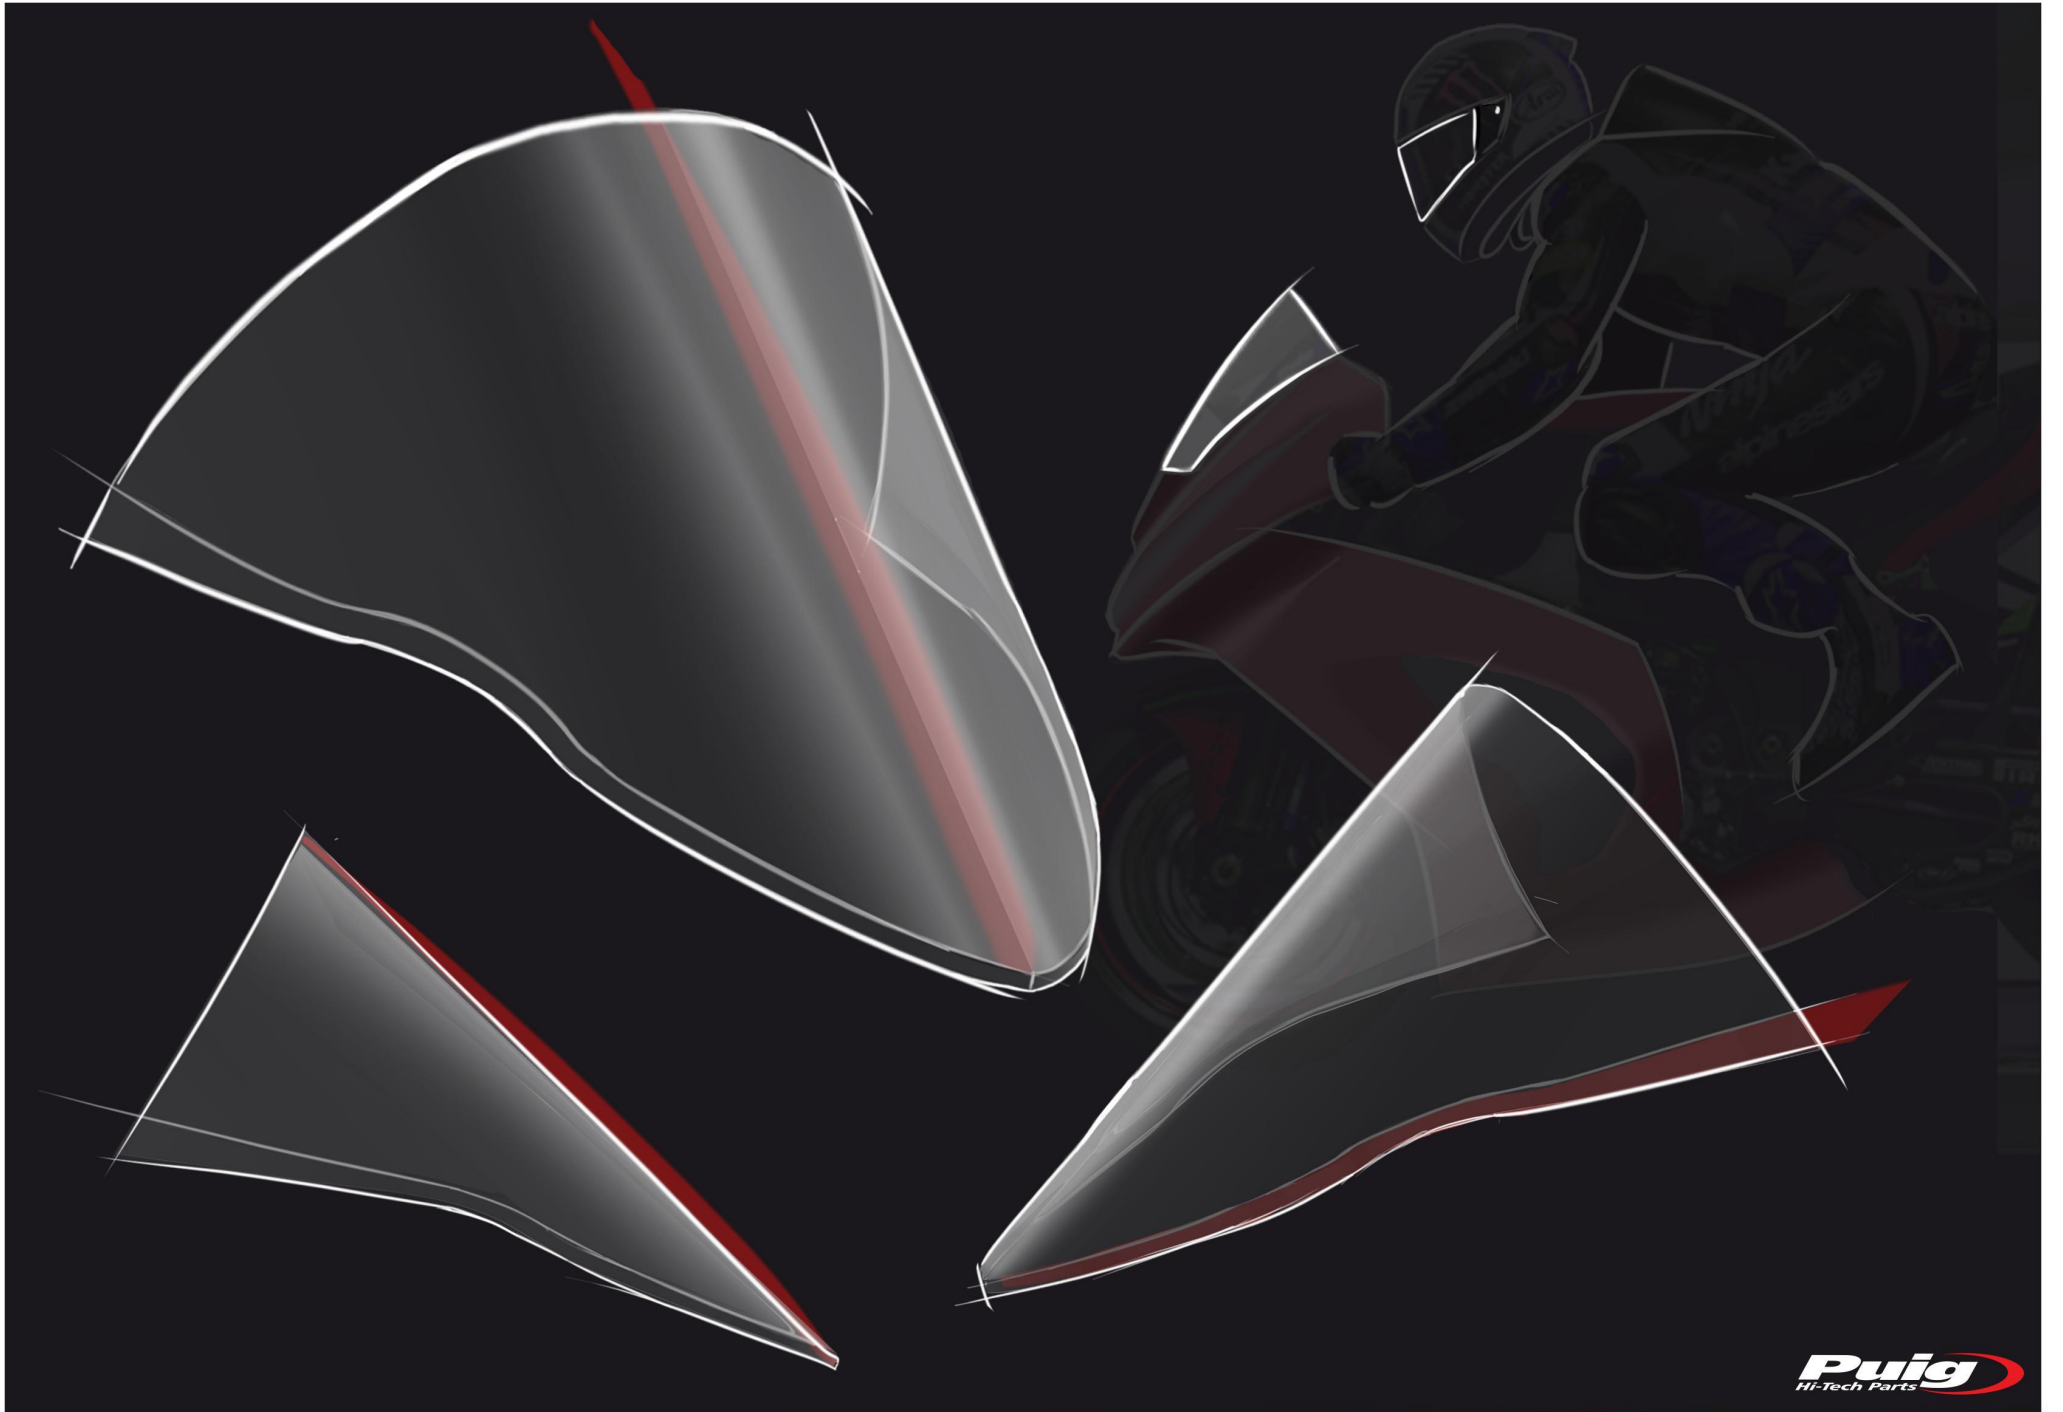

RACING SCREEN

R - R A C E R

REF. 9849

KAWASAKI ZX-10R

2017 -

**Puig**  
Hi-Tech Parts

**DO YOU WANT TO FEEL LIKE A CHAMPION?**

# R - R A C E R

KAWASAKI ZX-10R  
2017 -

HIGH PRESSURE

LOW PRESSURE

RACING SCREEN  
R - R A C E R

AGRESSIVE

RACING

PERSONALIZED