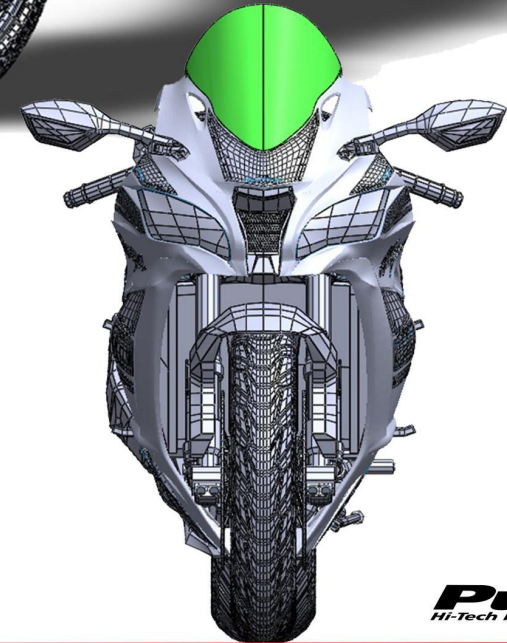

RACING SCREEN

R - R A C E R

REF. 9849

KAWASAKI ZX-10R

2017 -

**Puig**  
Hi-Tech Parts

**DO YOU WANT TO FEEL LIKE A CHAMPION?**

# R - R A C E R

KAWASAKI ZX-10R  
2017 -

HIGH PRESSURE

LOW PRESSURE

RACING SCREEN  
R - R A C E R

AGRESSIVE

RACING

PERSONALIZED