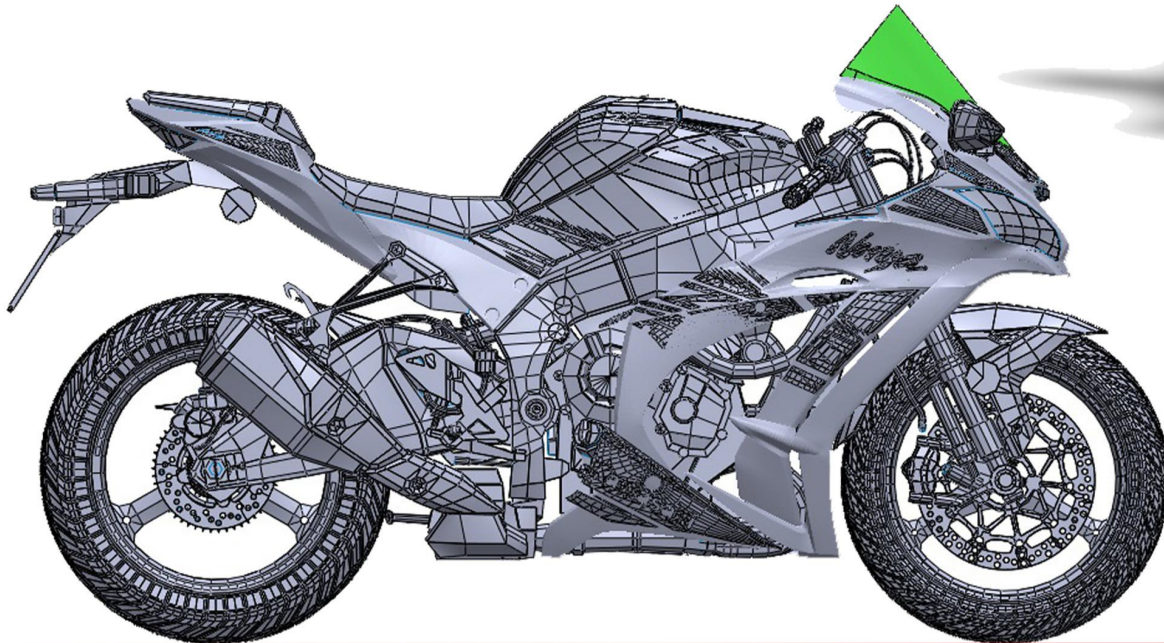

RACING SCREEN

R - R A C E R

REF. 9849

KAWASAKI ZX-10R

2017 -

**Puig**  
Hi-Tech Parts

**DO YOU WANT TO FEEL LIKE A CHAMPION?**

# R - R A C E R

KAWASAKI ZX-10R  
2017 -

HIGH PRESSURE

LOW PRESSURE

RACING SCREEN  
R - R A C E R

AGRESSIVE

RACING

PERSONALIZED