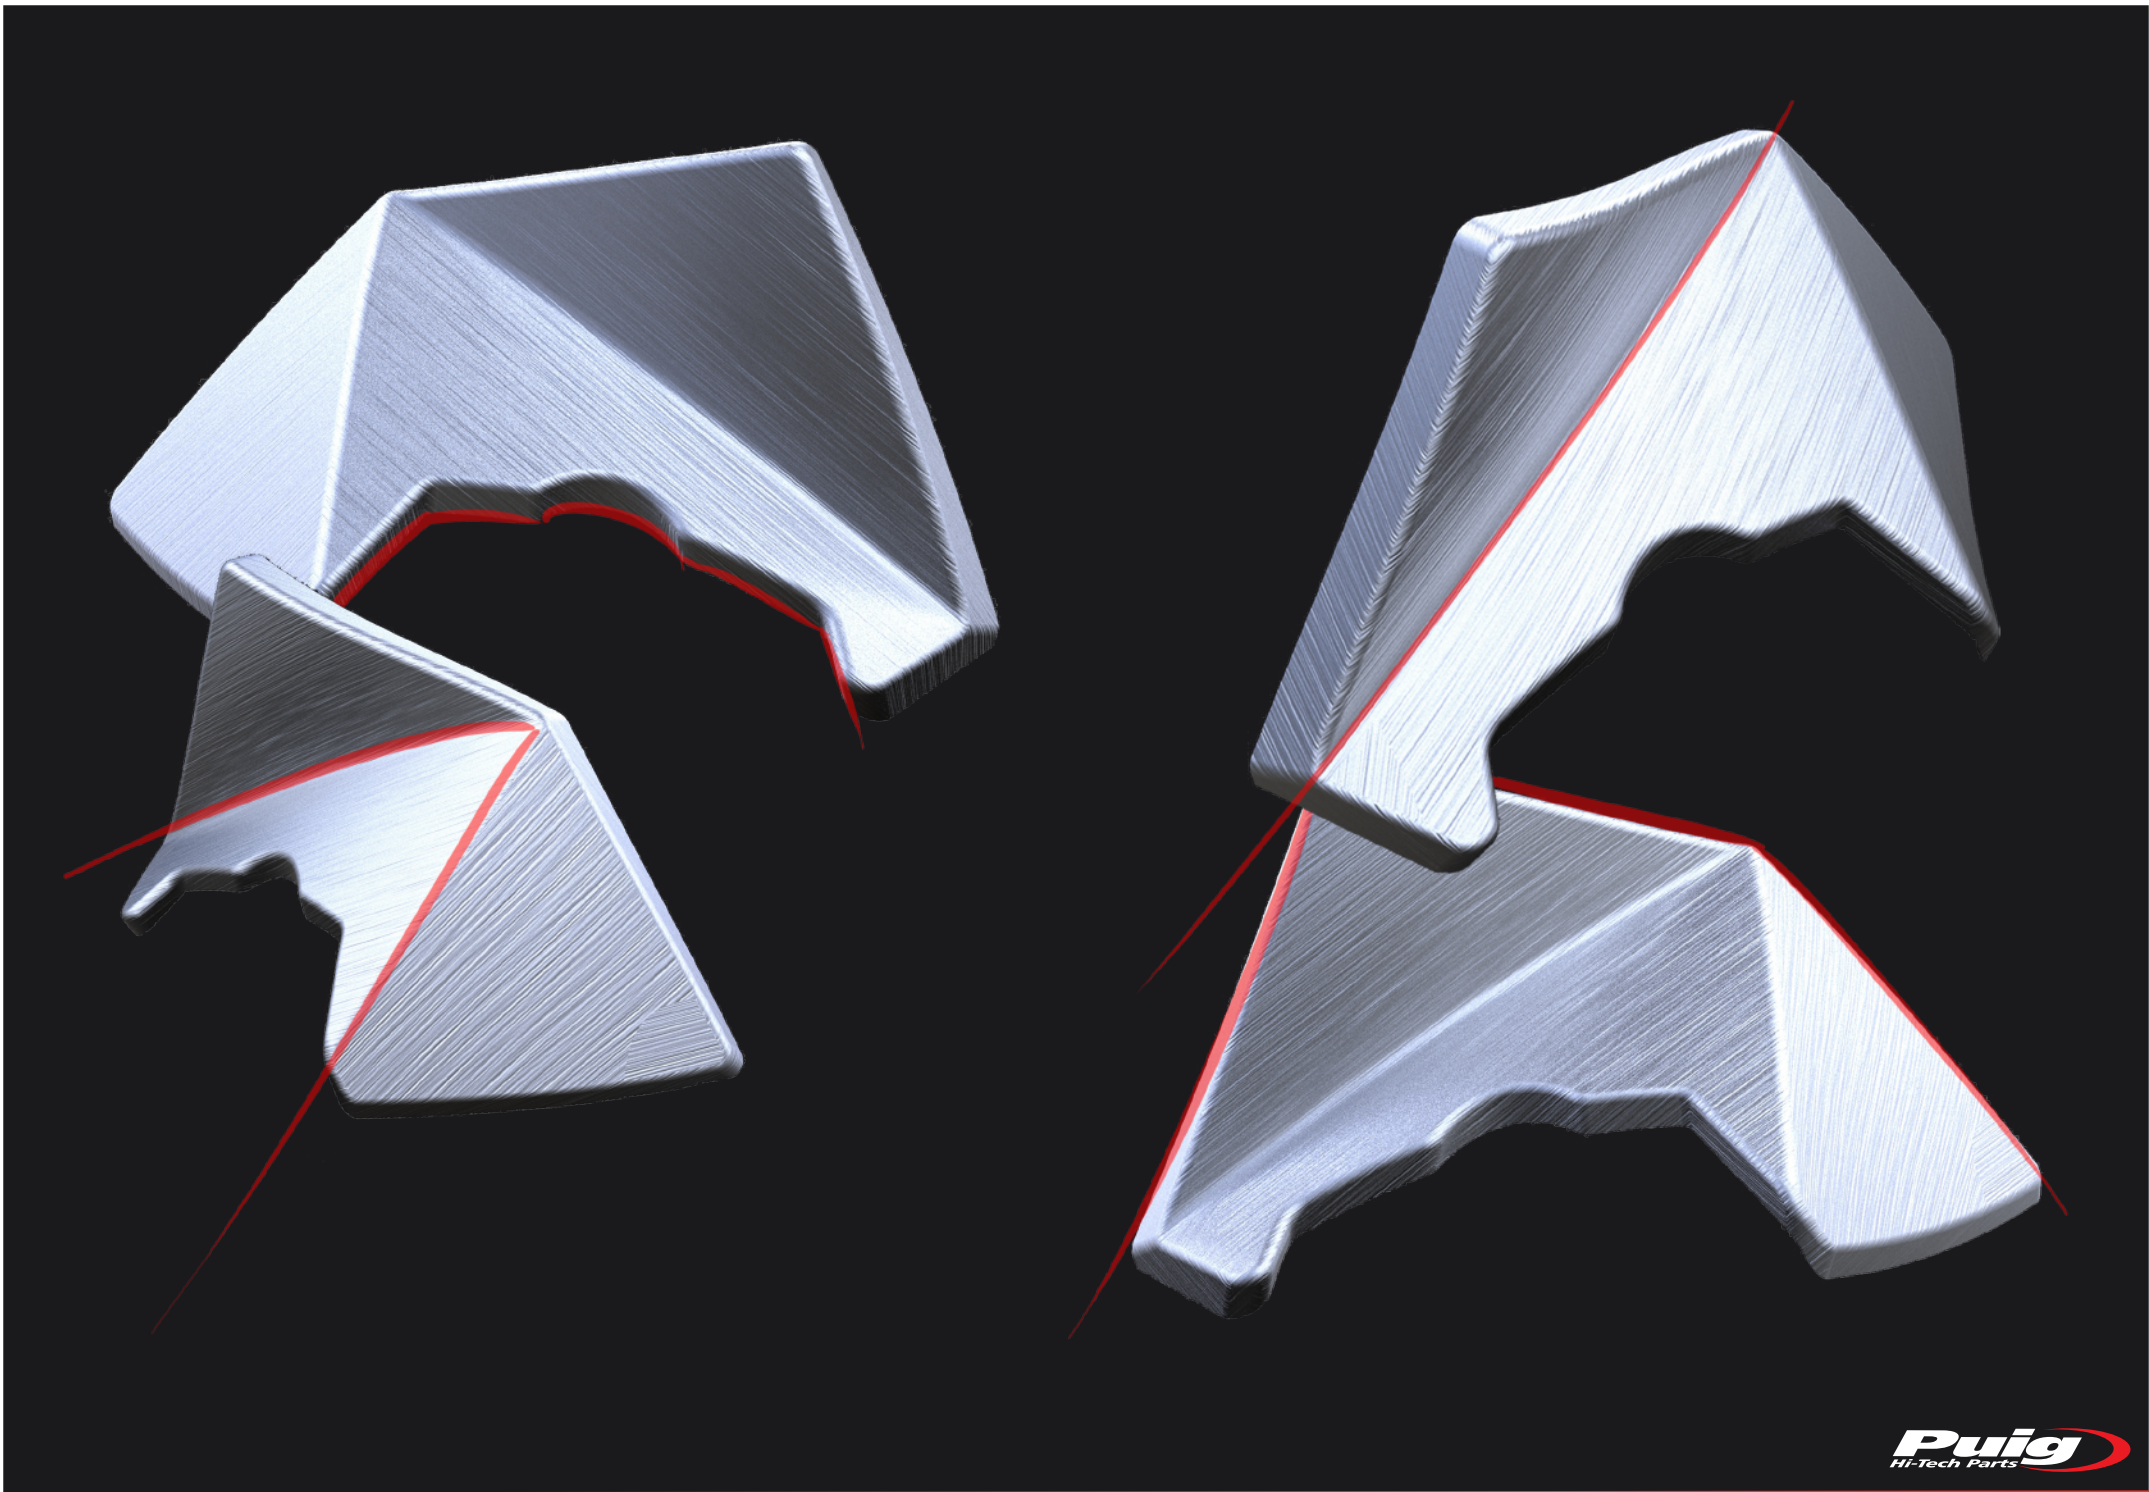

NOZZLE

C O V E R S

REF. 9175

**B M W R 1 2 0 0 G S**

2 0 1 3 -

**Puig**  
Hi-Tech Parts

*Aluminium  
parts*

NOZZLE

# C O V E R S

**BMW R1200GS**

2013 -

NOZZLE  
COVERS

PROTECTION

ADVENTURE

PERSONALIZED

---