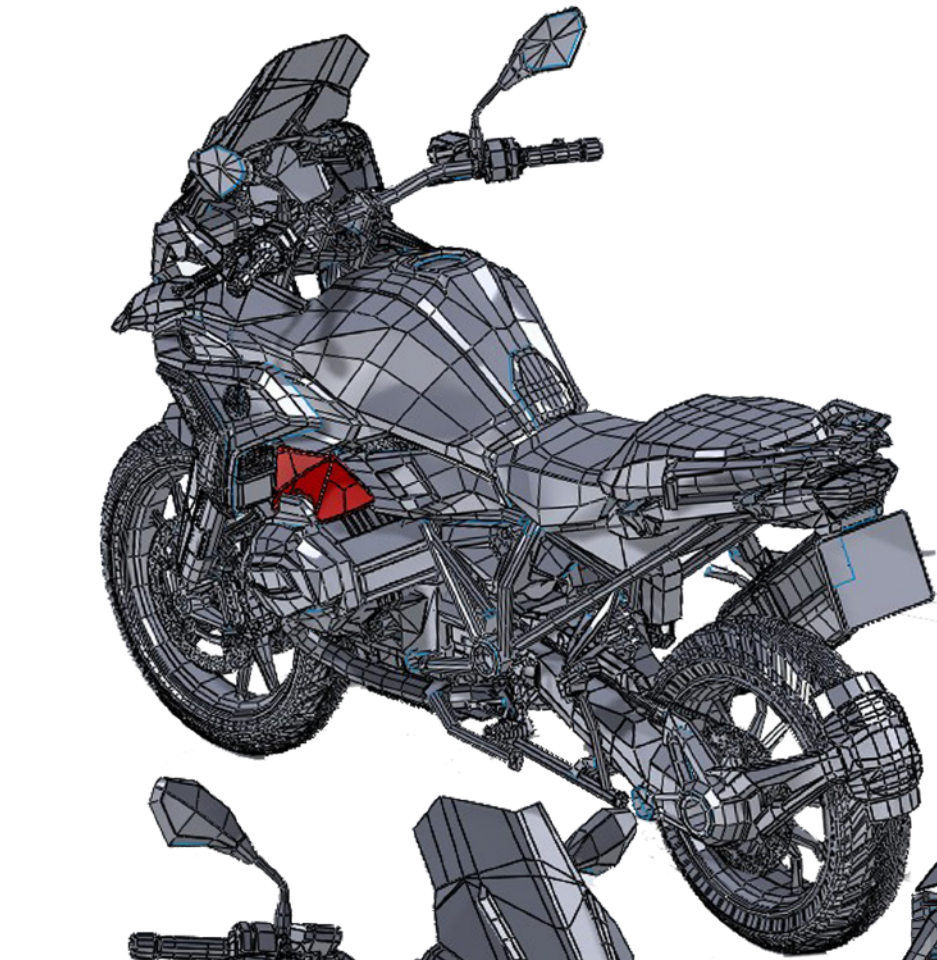

NOZZLE

C O V E R S

REF. 9175

**B M W R 1 2 0 0 G S**

2 0 1 3 -

**Puig**  
Hi-Tech Parts

*Aluminium  
parts*

NOZZLE

# C O V E R S

**BMW R1200GS**

2013 -

NOZZLE  
COVERS

PROTECTION

ADVENTURE

PERSONALIZED

---