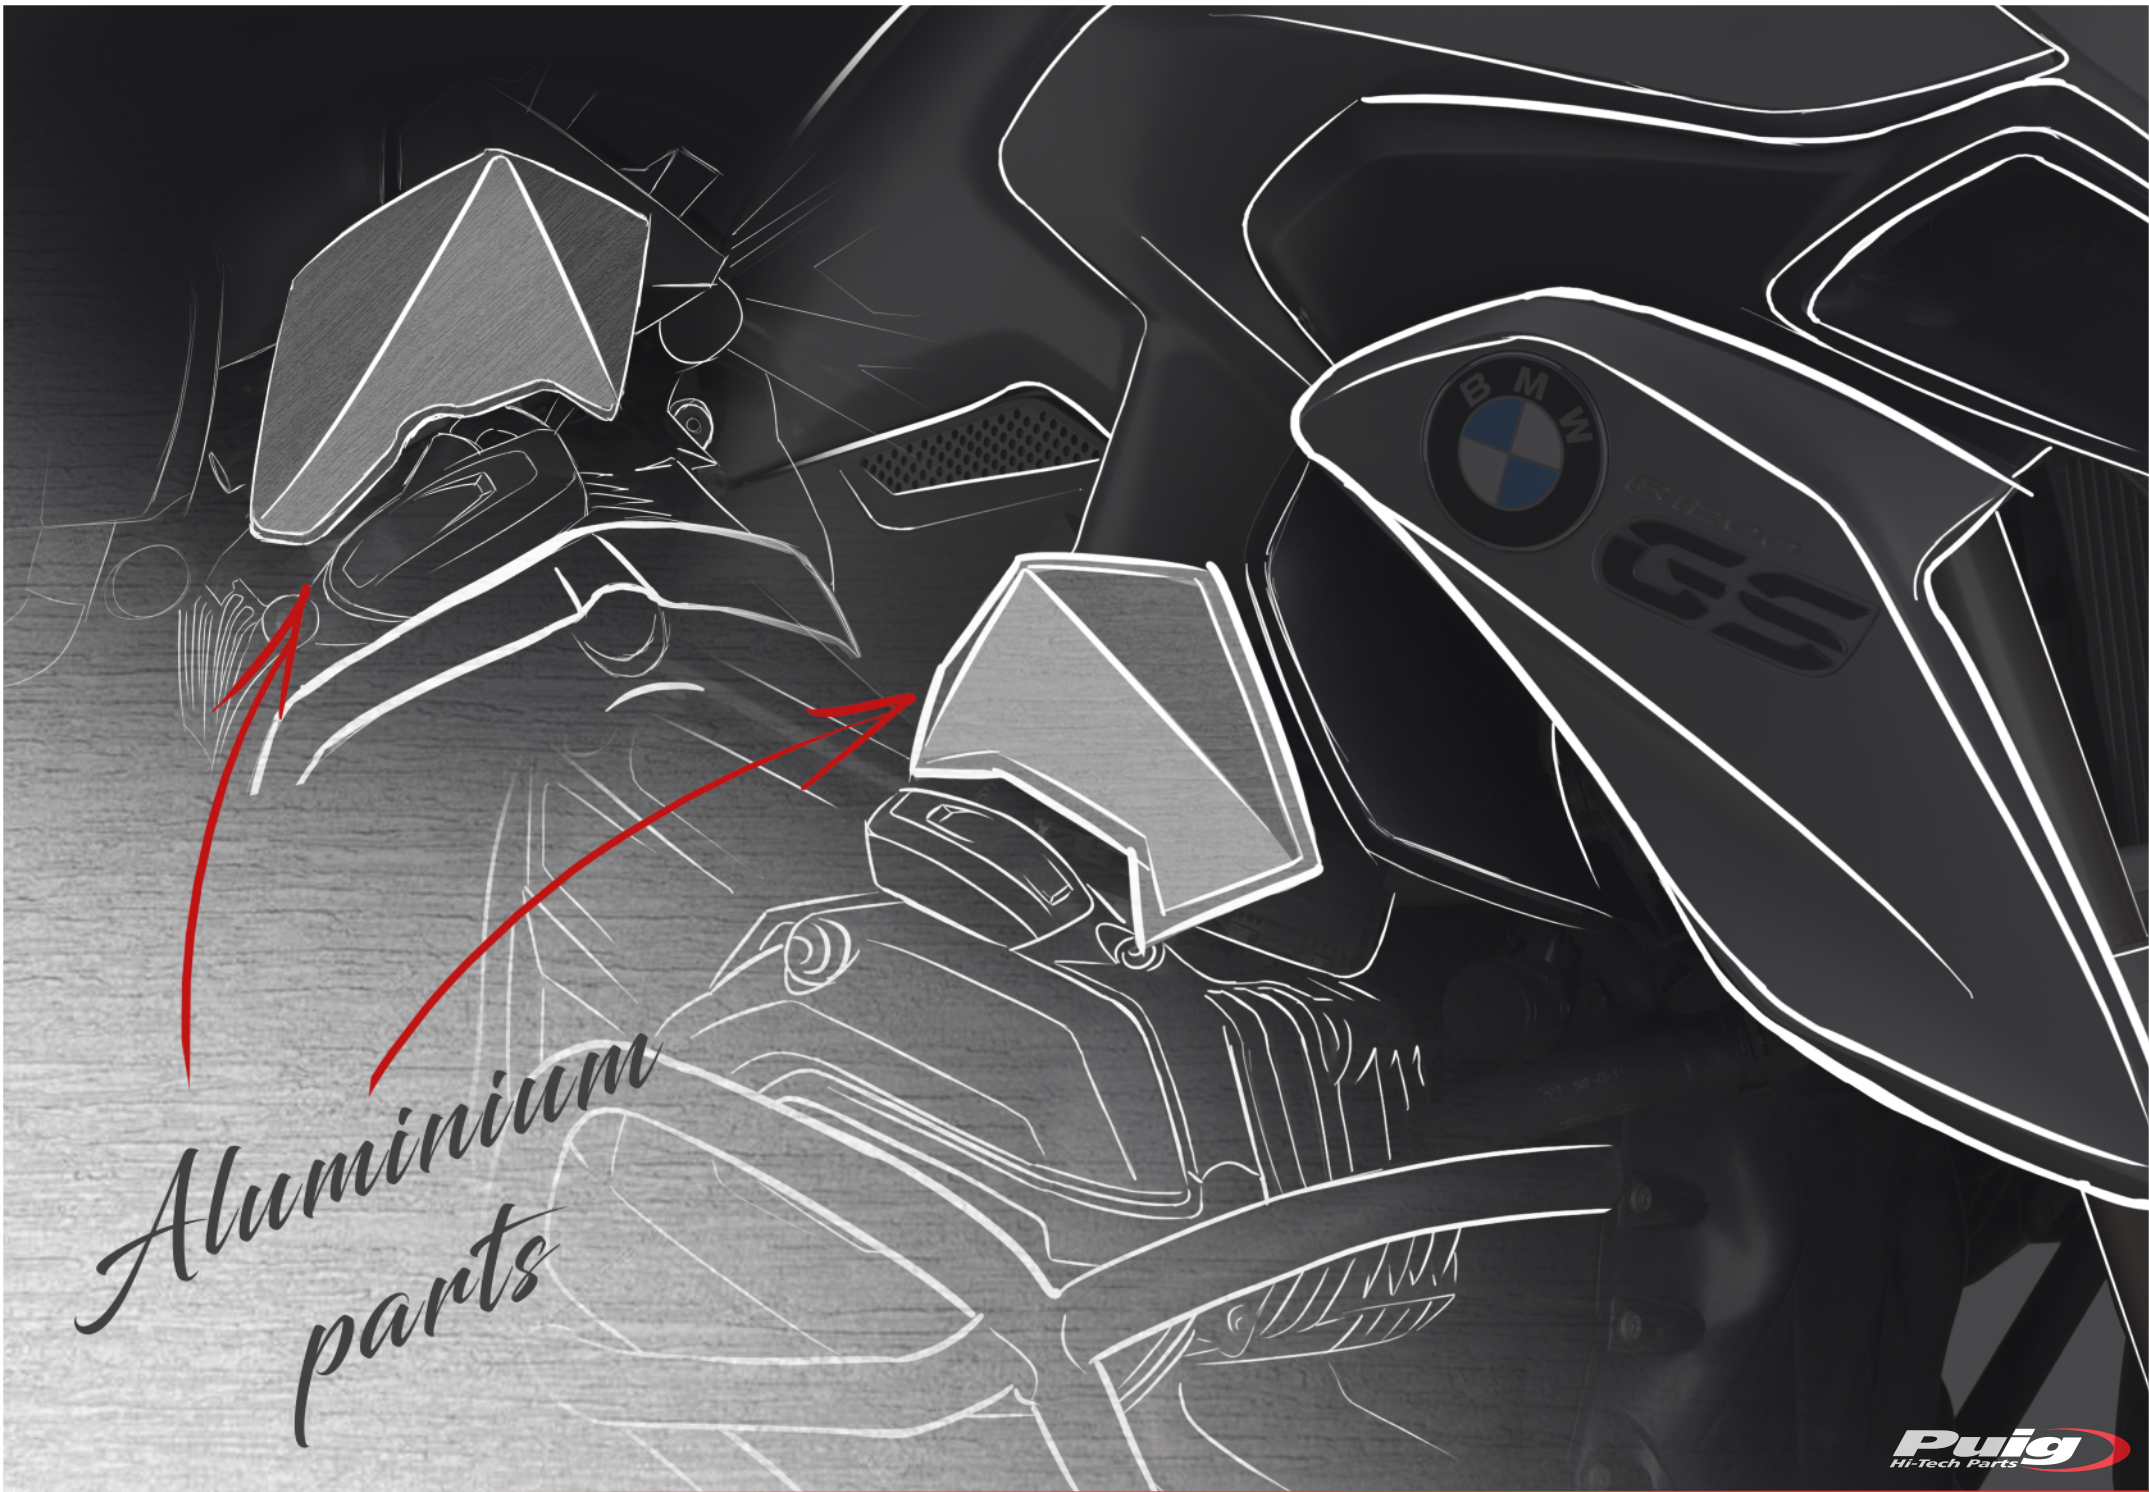

*Aluminium
parts*