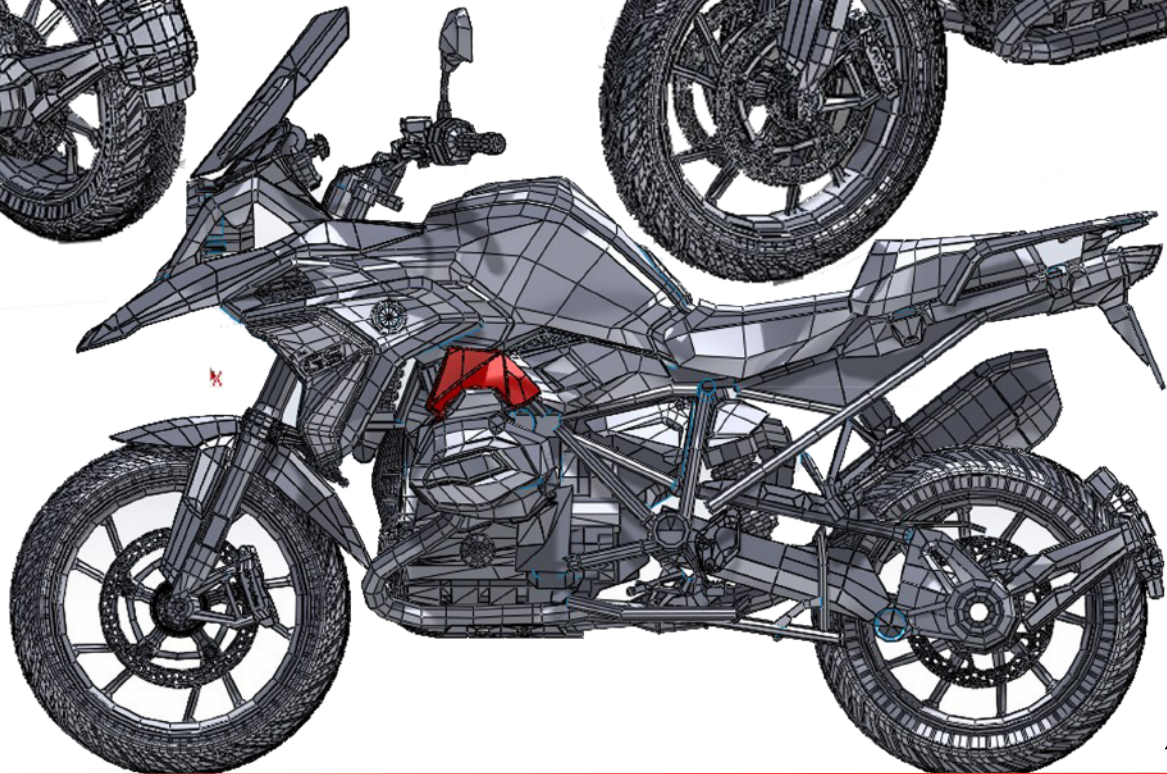

NOZZLE

C O V E R S

REF. 9175

**B M W R 1 2 0 0 G S**

2 0 1 3 -

**Puig**  
Hi-Tech Parts

*Aluminium  
parts*

NOZZLE

# C O V E R S

**BMW R1200GS**

2013 -

NOZZLE  
COVERS

PROTECTION

ADVENTURE

PERSONALIZED

---