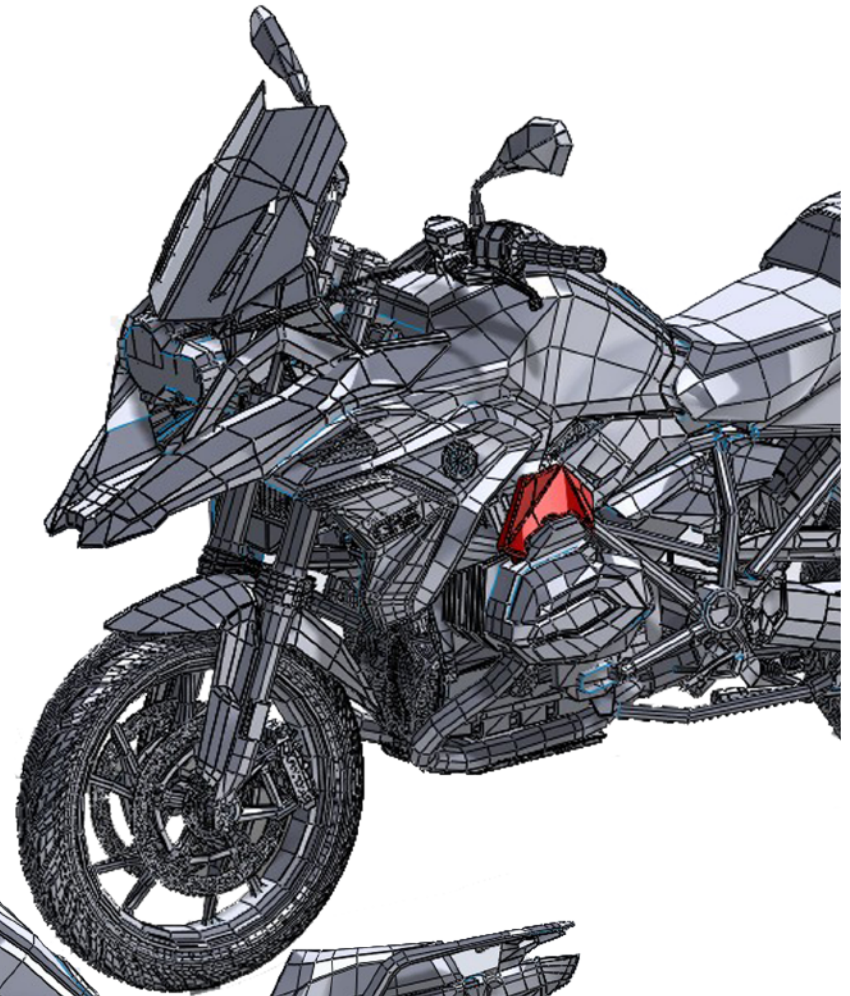

NOZZLE

C O V E R S

REF. 9175

**B M W R 1 2 0 0 G S**

2 0 1 3 -

**Puig**  
Hi-Tech Parts

*Aluminium  
parts*

NOZZLE

# C O V E R S

**BMW R1200GS**

2013 -

NOZZLE  
COVERS

PROTECTION

ADVENTURE

PERSONALIZED

---