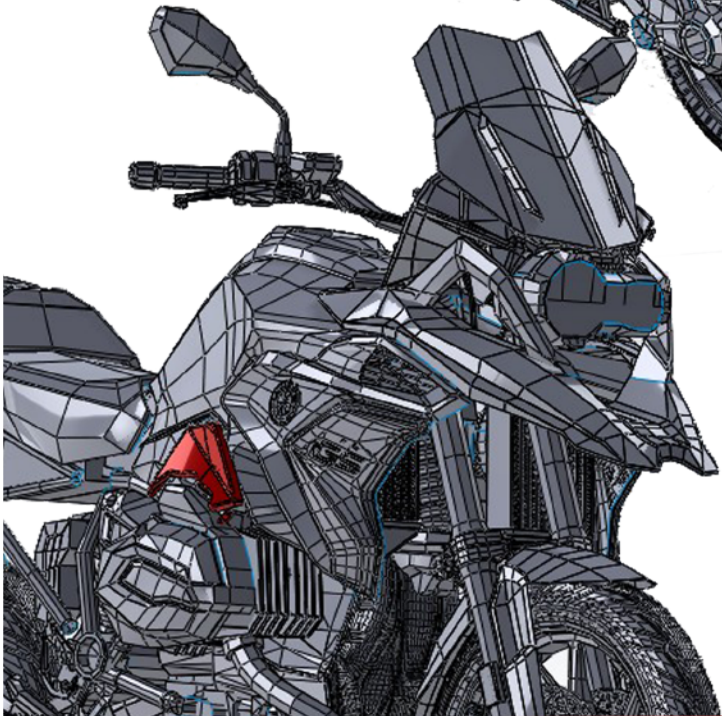

NOZZLE

C O V E R S

REF. 9175

**B M W R 1 2 0 0 G S**

2 0 1 3 -

**Puig**  
Hi-Tech Parts

*Aluminium  
parts*

NOZZLE

# C O V E R S

**BMW R1200GS**

2013 -

NOZZLE  
COVERS

PROTECTION

ADVENTURE

PERSONALIZED

---