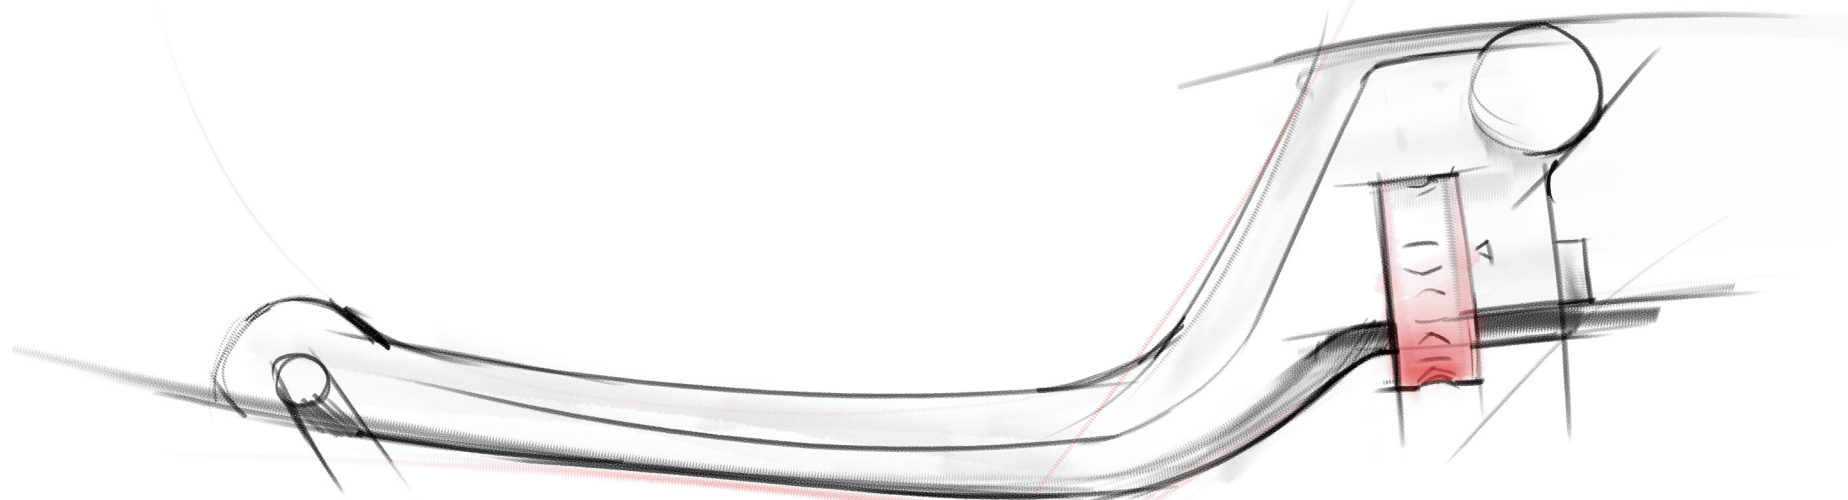

LEVERS

HERITAGE

Puig

F I N D Y O U R

S O U L

OUR GOAL WAS TO CREATE A HIGHLY MODULAR LEVER, SUITABLE FOR ALL CUSTOMERS, (20° ADJUSTMENT), WITH A MUSCULAR AND FUNCTIONAL DESIGN.

info@puig.tv
info@puigusa.com