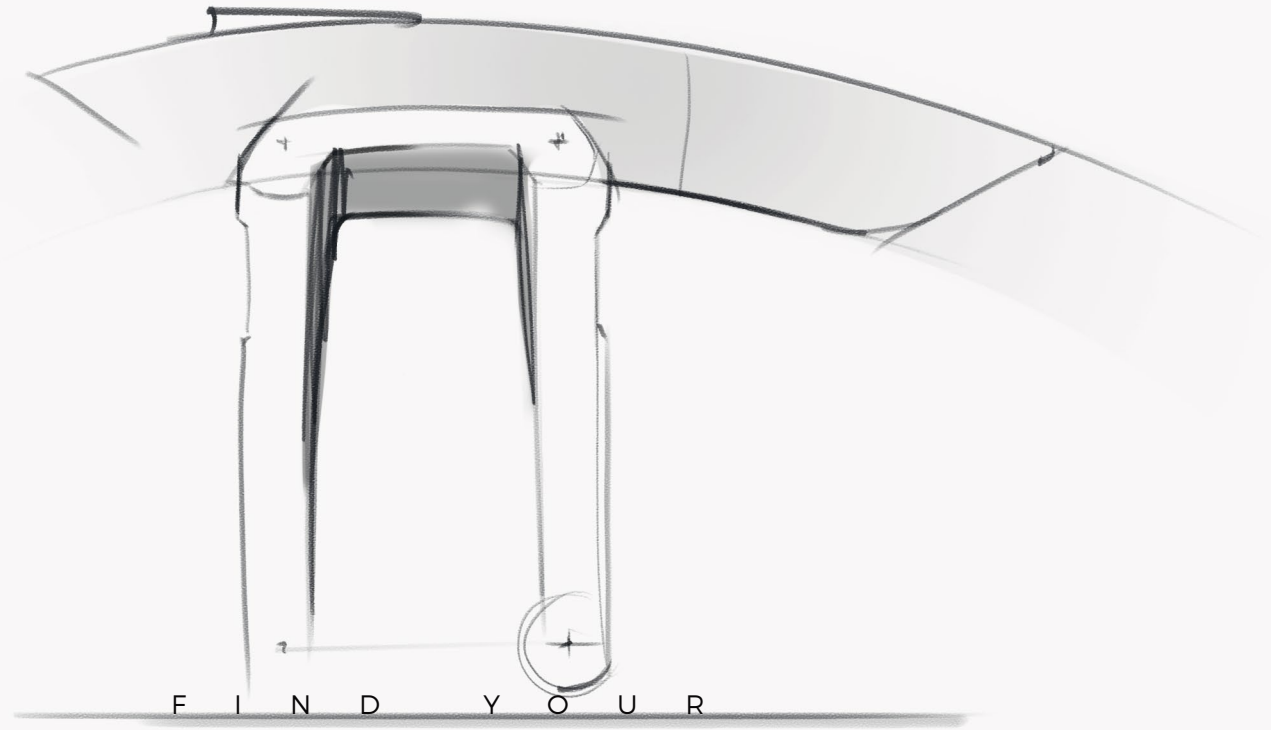

FRONT

F E N D E R

REF. 9992

H A R E L Y S P O R T S T E R

**Puig**