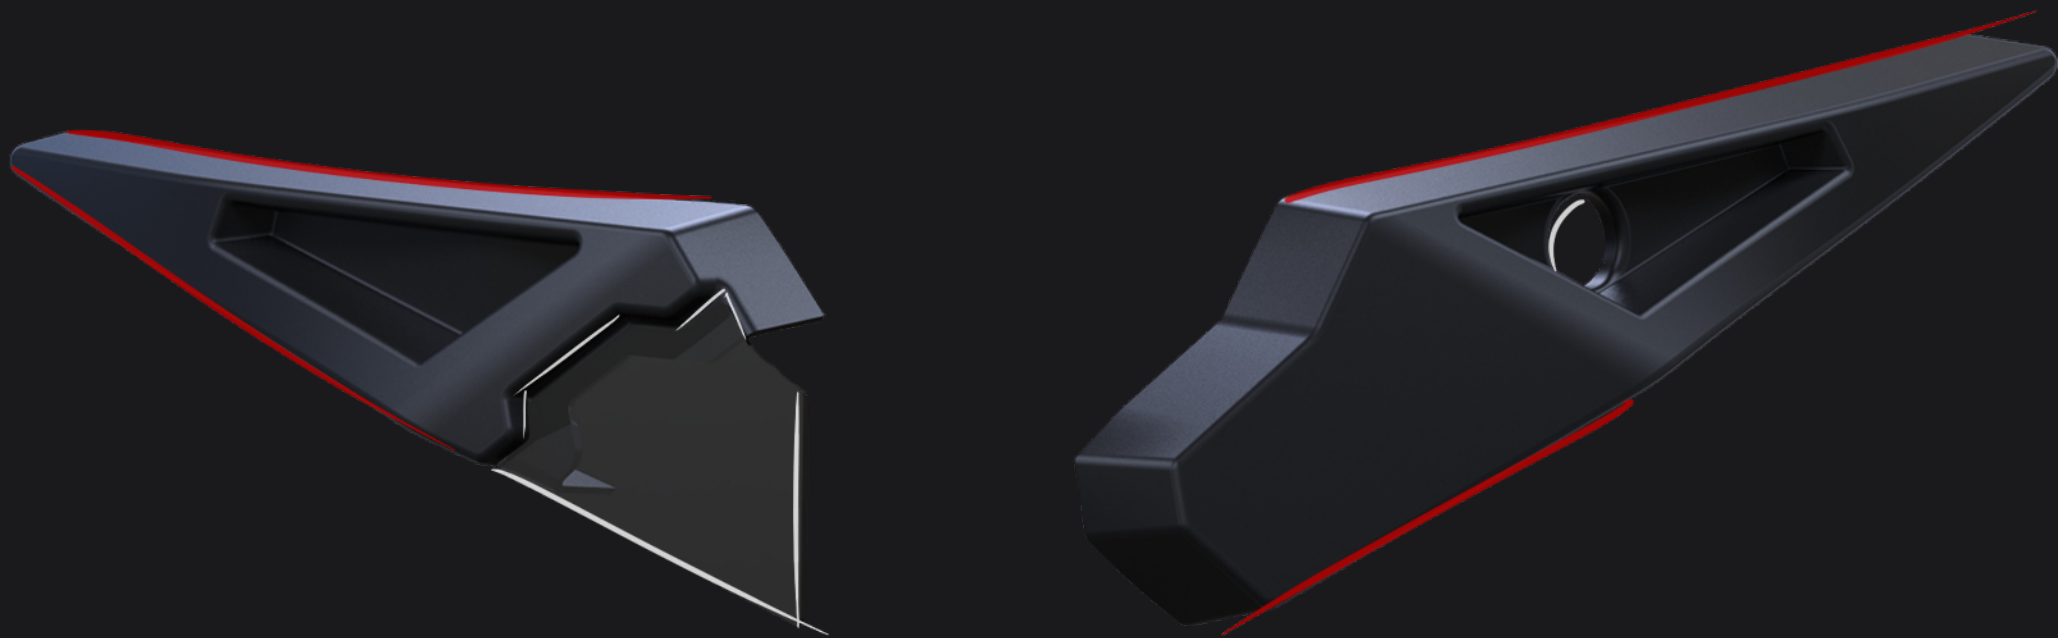

SIDE

C O V E R S

REF. 9791

B M W F 8 5 0 G S A D V E N T U R E

2 0 1 9 -

B M W F 8 5 0 G S

2 0 1 8 -

B M W F 7 5 0 G S

2 0 1 8 -

Puig
Hi-Tech Parts

C O V E R S

BMW F850GS
2018 -

SIDE
COVERS

PROTECTION

ADVENTURE

PERSONALIZED

ORIGINAL SIDE

BMW logo and text: Original tire pressure is clearly marked here. Check the tire pressure regularly. The correct tire pressure is indicated in the table below. The correct tire pressure is indicated in the table below. The correct tire pressure is indicated in the table below.