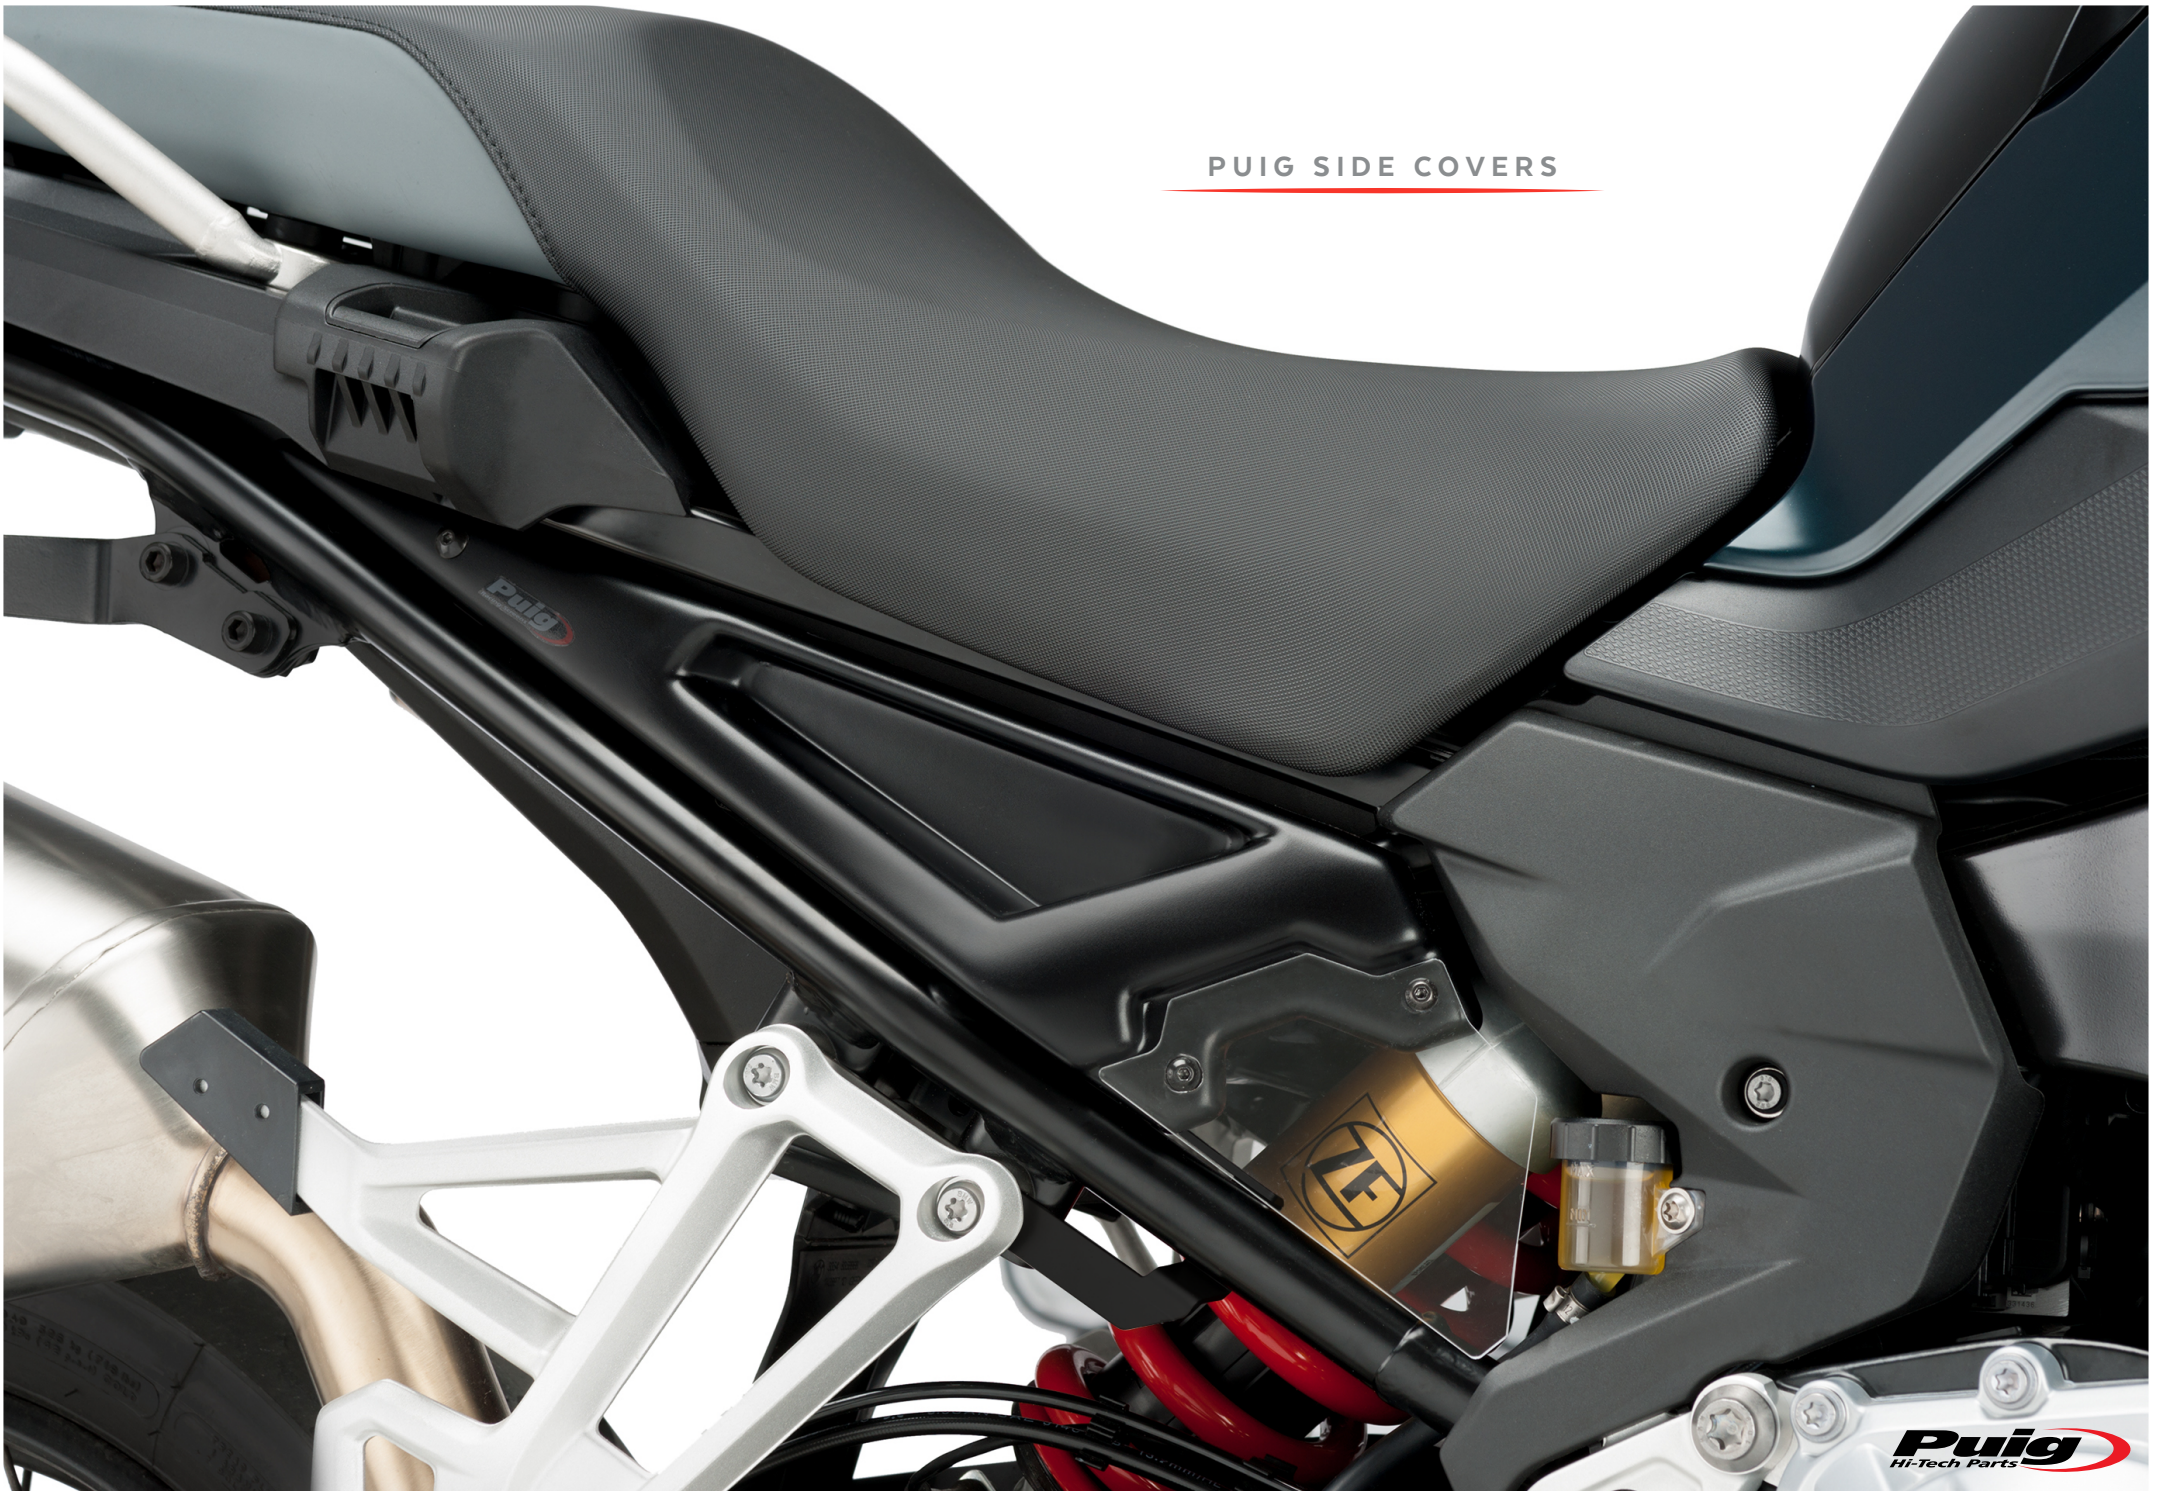

PUIG SIDE COVERS