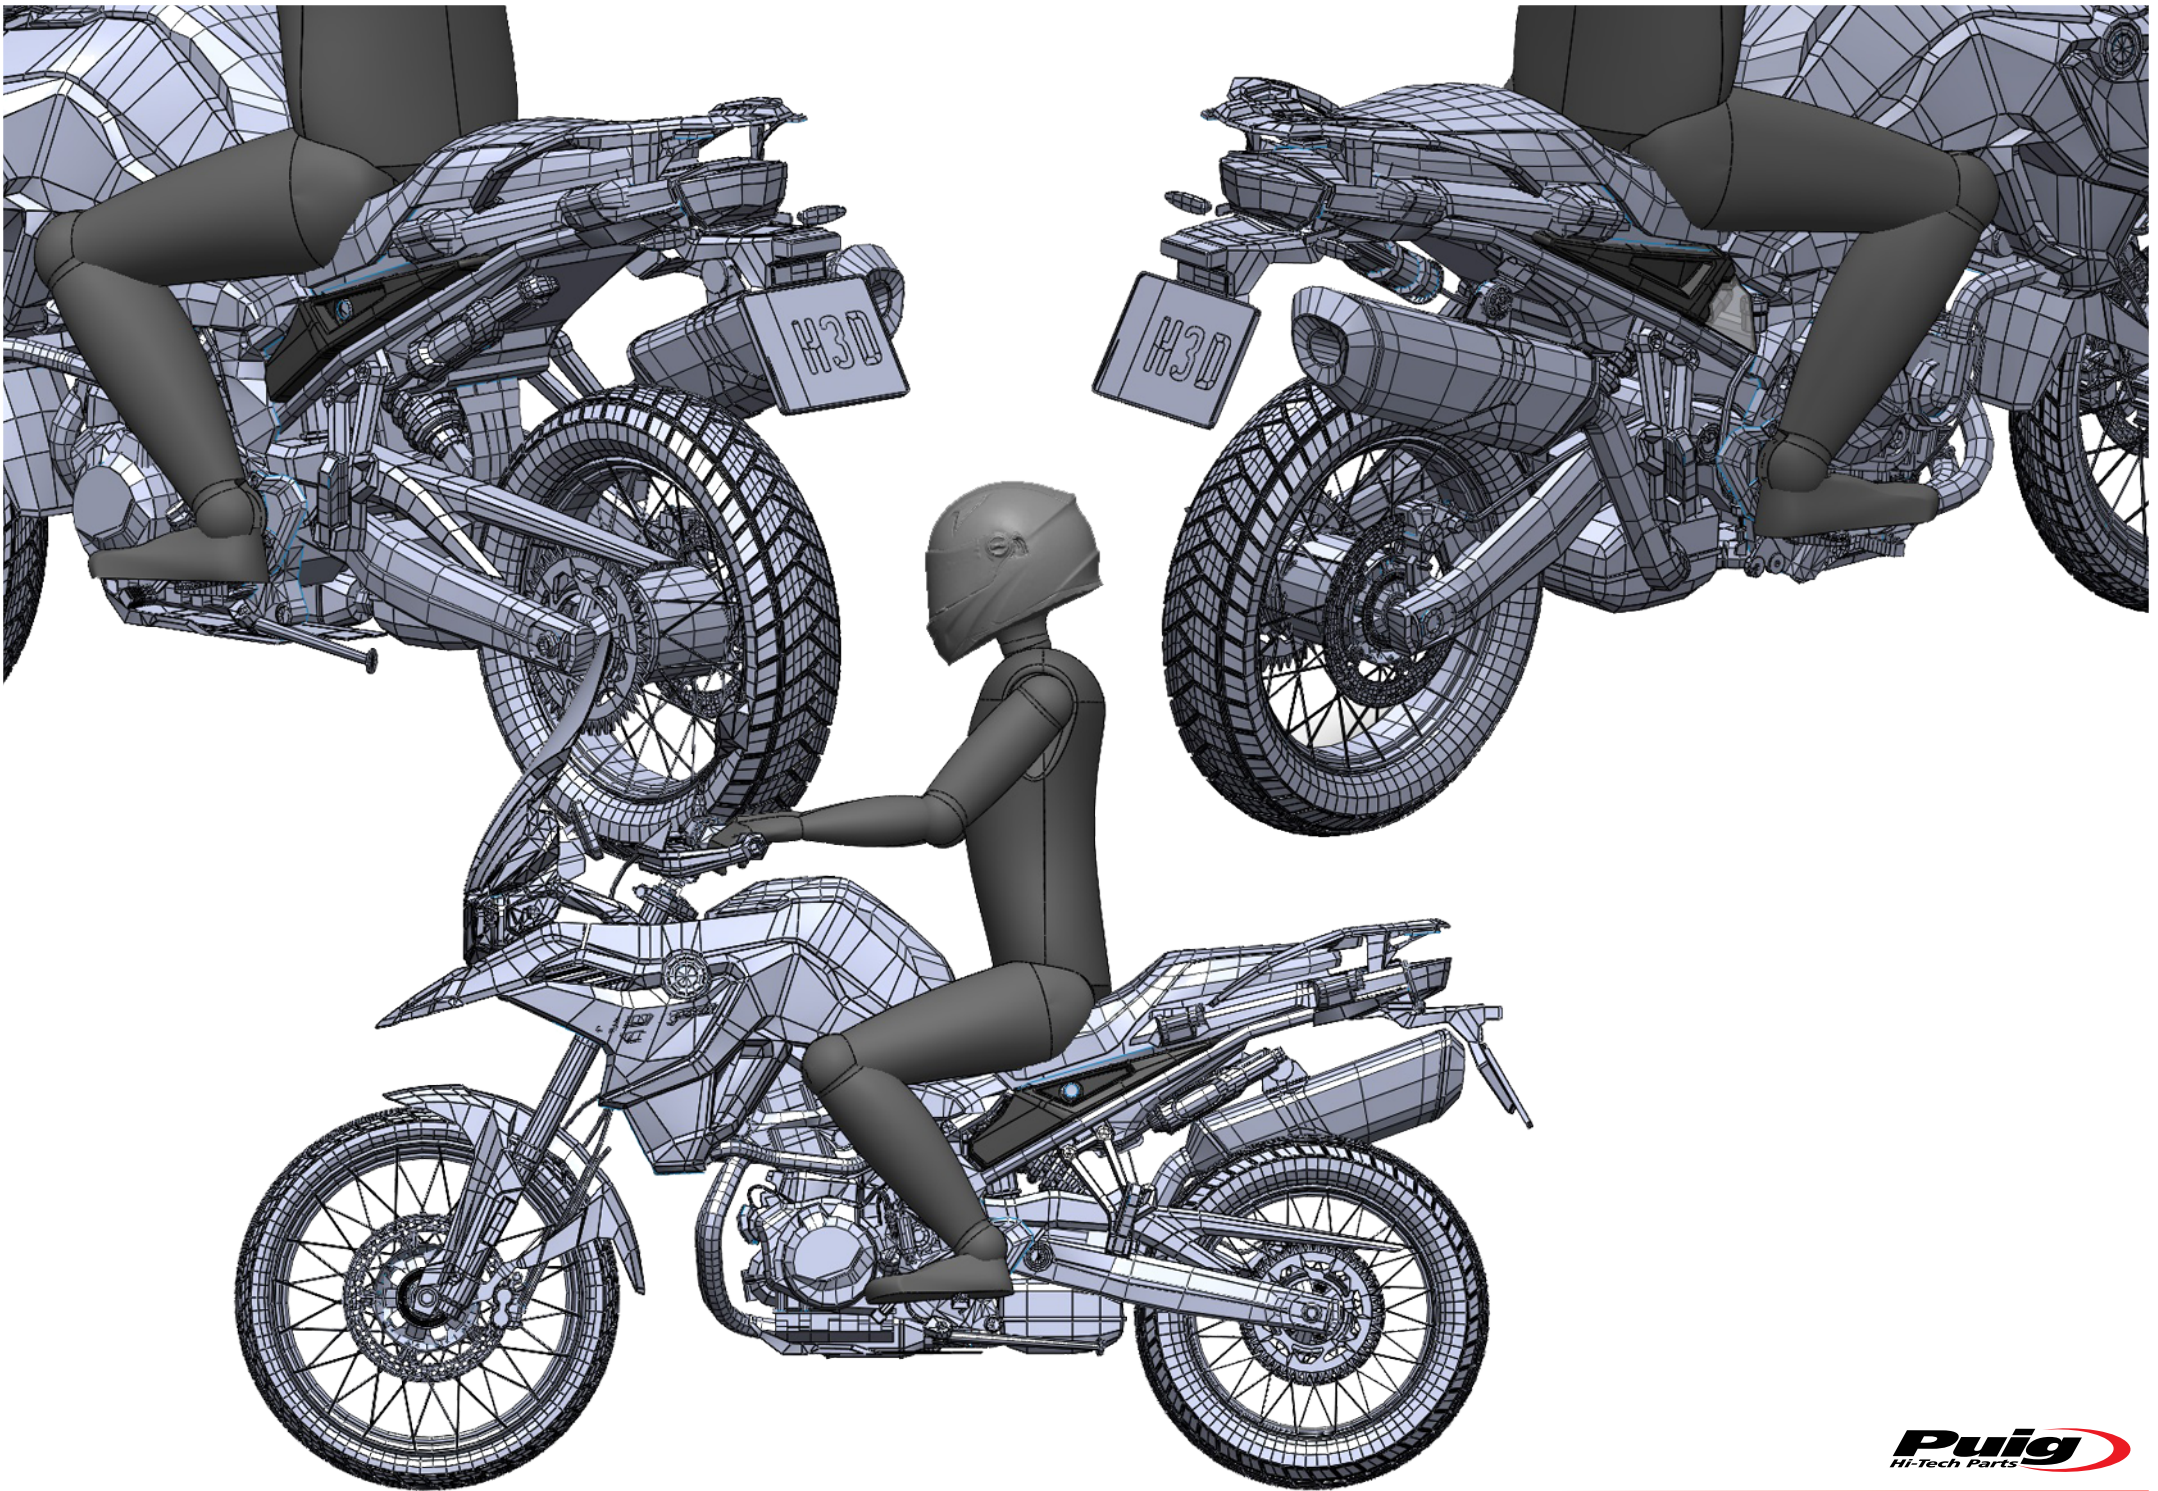

SIDE

C O V E R S

REF. 9791

B M W F 8 5 0 G S A D V E N T U R E

2 0 1 9 -

B M W F 8 5 0 G S

2 0 1 8 -

B M W F 7 5 0 G S

2 0 1 8 -

Puig
Hi-Tech Parts

C O V E R S

BMW F850GS
2018 -

SIDE
COVERS

PROTECTION

ADVENTURE

PERSONALIZED

ORIGINAL SIDE

BMW logo and text: Original tire pressure is clearly marked here. Check the tire pressure regularly. The correct tire pressure is indicated in the table below. The correct tire pressure is indicated in the table below. The correct tire pressure is indicated in the table below.