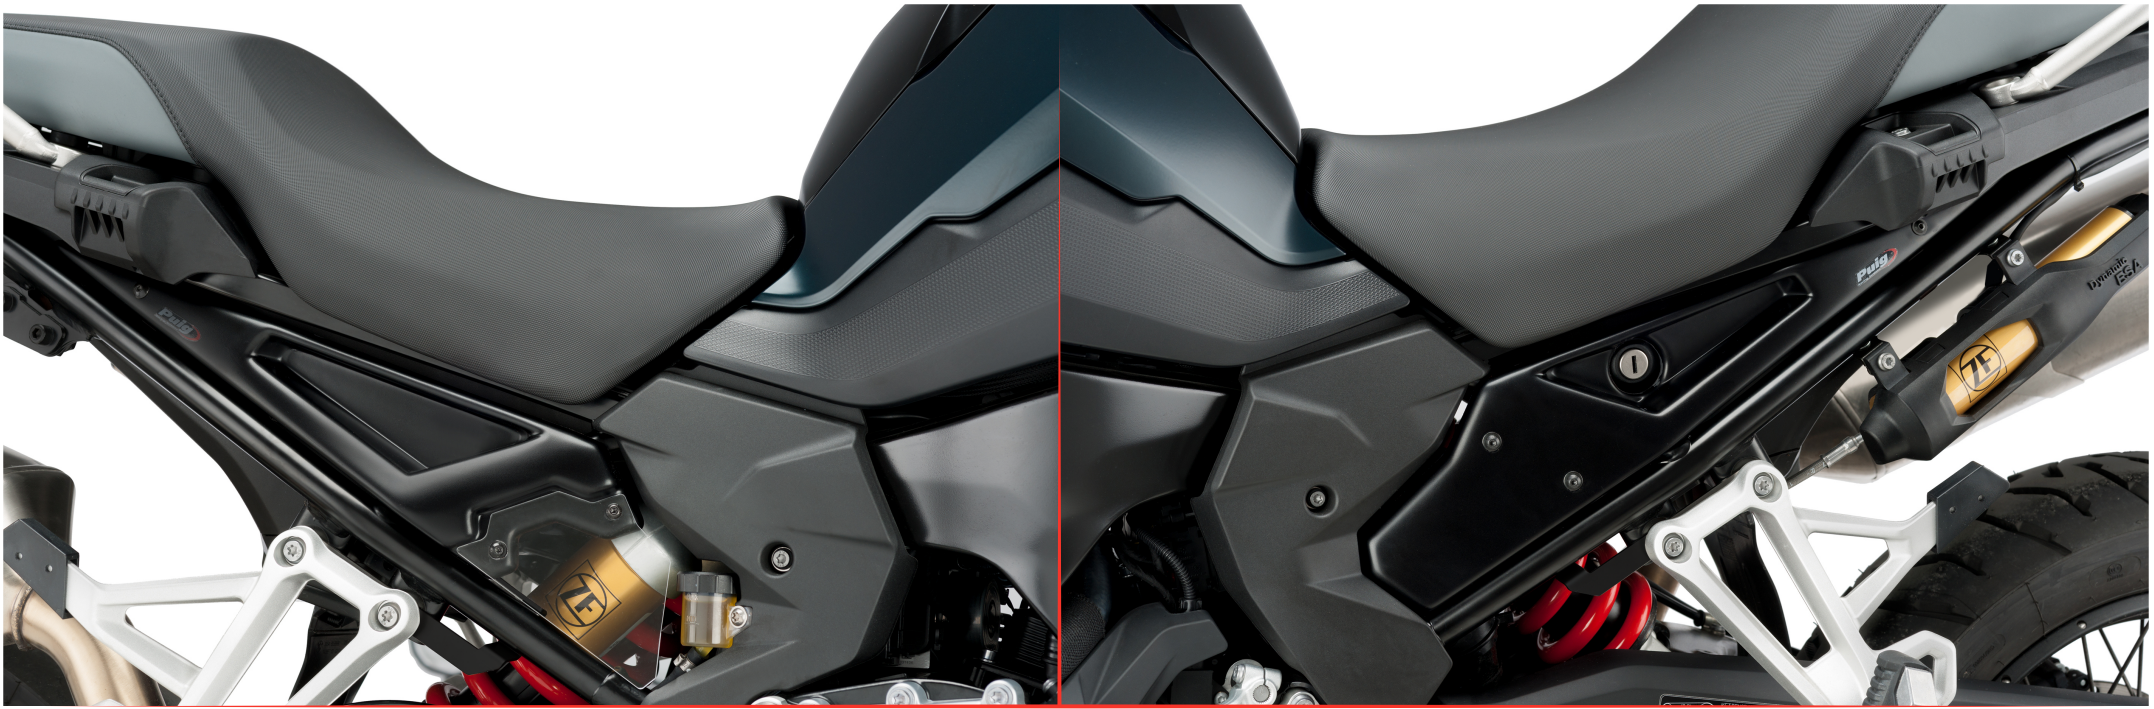

SIDE

C O V E R S

REF. 9791

B M W F 8 5 0 G S A D V E N T U R E

2 0 1 9 -

B M W F 8 5 0 G S

2 0 1 8 -

B M W F 7 5 0 G S

2 0 1 8 -

Puig
Hi-Tech Parts

C O V E R S

BMW F850GS
2018 -

SIDE
COVERS

PROTECTION

ADVENTURE

PERSONALIZED

ORIGINAL SIDE

BMW logo and text: Original tire pressure is clearly marked here. Check the tire pressure regularly. The correct tire pressure is indicated in the table below. The correct tire pressure is indicated in the table below. The correct tire pressure is indicated in the table below.