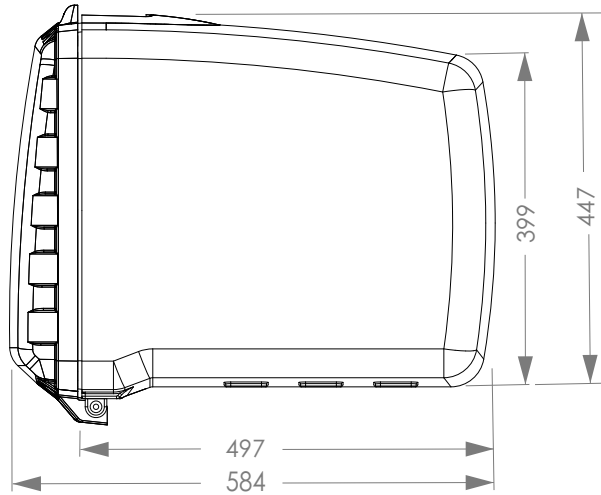

M E G A B O X

MEGA BOX

WIDTH

HEIGHT & LENGTH

CAPACITY

MEGABOX

+info contact: Motoplastic S.A
C/Barcelona, 102 nau B
Poligon industrial Can Castells 08420 - Canovelles, Bcn, Spain