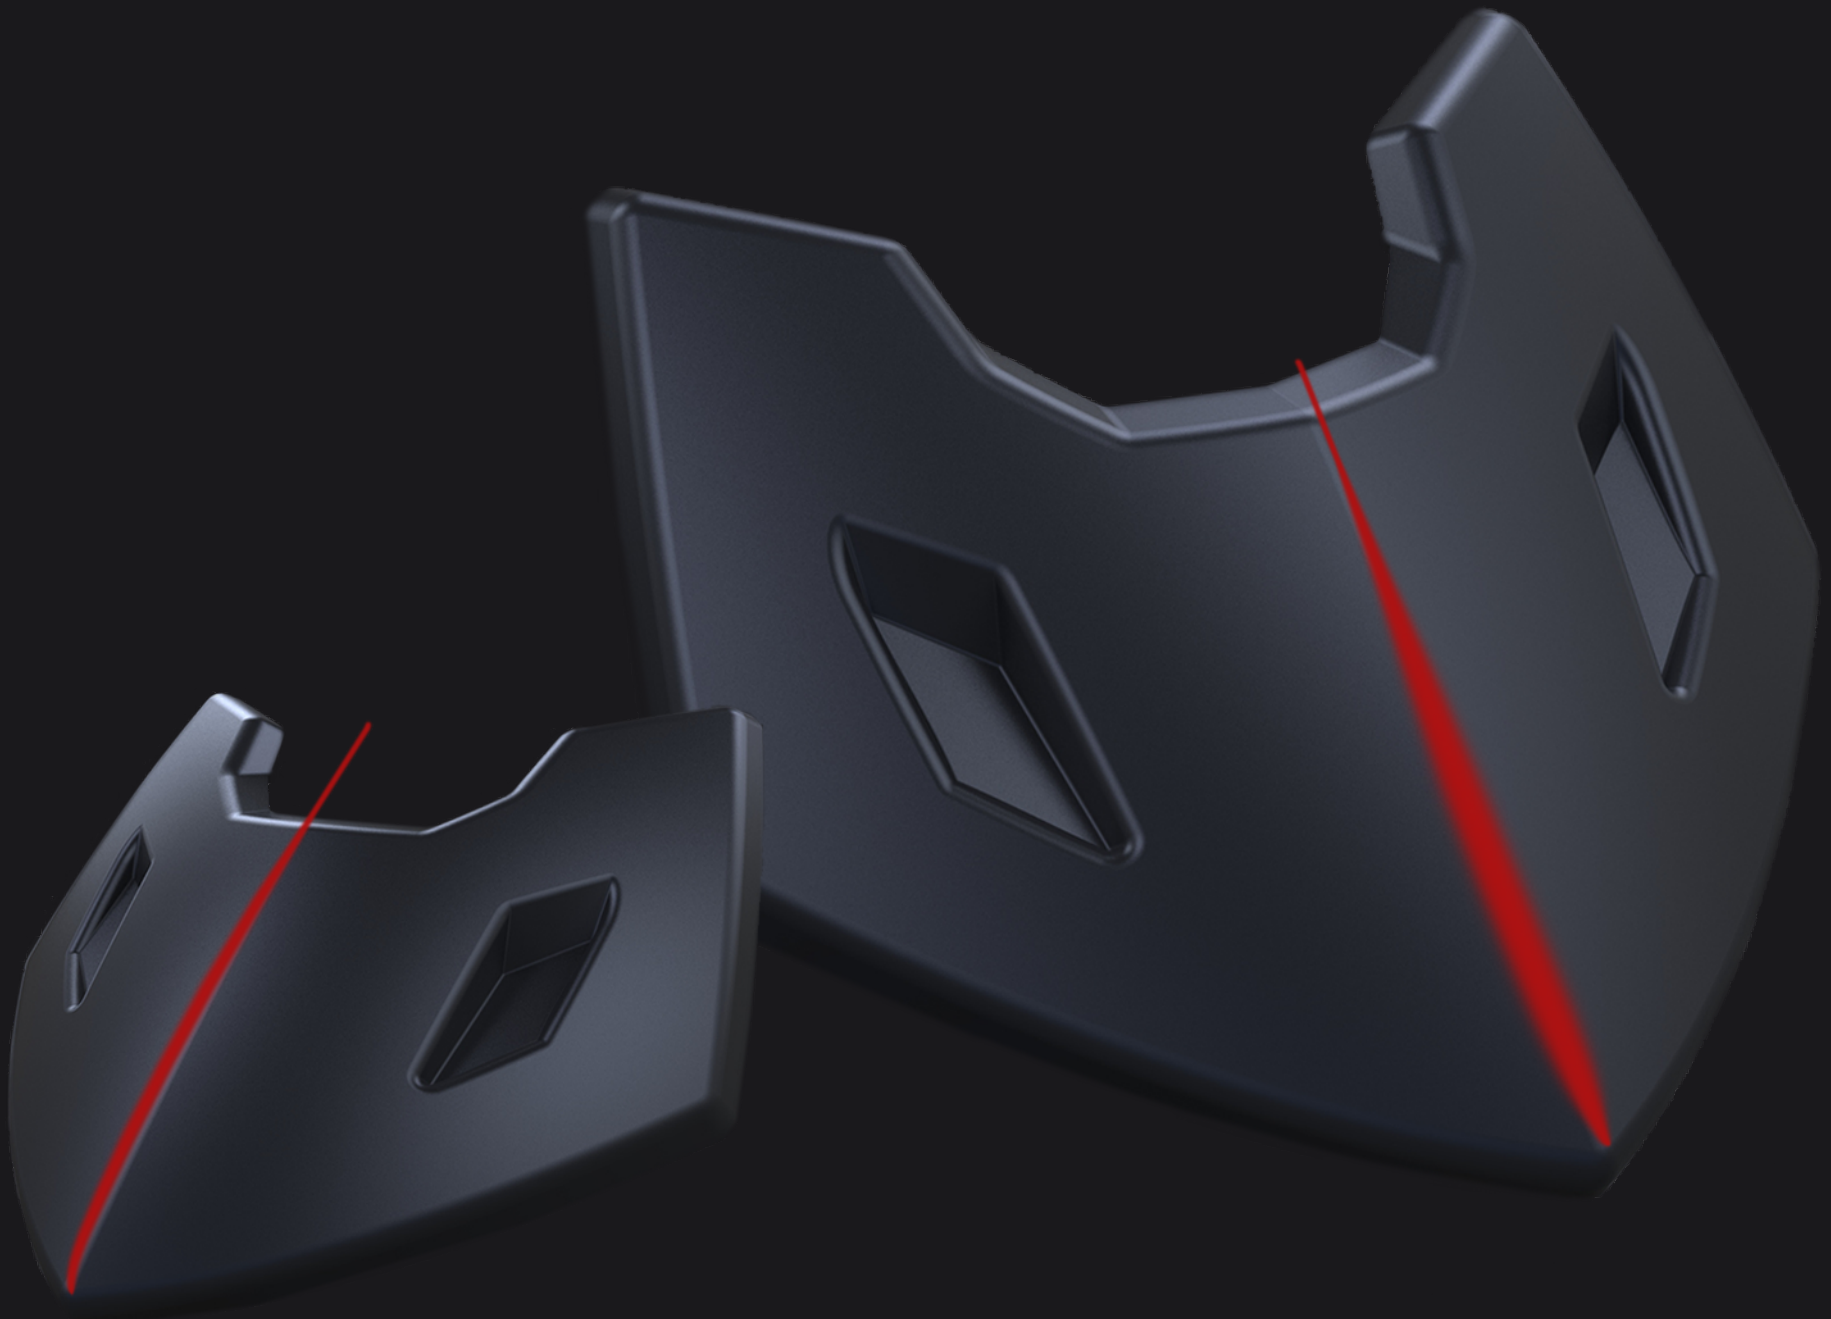

SCREEN

SPORT PLUS

REF. 1439

YAMAHA MT-07

2018 -

Puig
Hi-Tech Parts

A rider in full black and red protective gear is riding a Yamaha MT-07 motorcycle through a tunnel. The tunnel's interior is illuminated with a series of red lights along the walls, creating a rhythmic pattern of light and shadow. The rider is positioned in the center-right of the frame, leaning slightly forward. The motorcycle's headlight is on, casting a bright glow. The overall atmosphere is dynamic and high-tech.

SPORT PLUS

YAMAHA MT-07

2018-

SCREEN
S P O R T P L U S

AGRESSIVE

NAKED

PERSONALIZED

INNOVATION