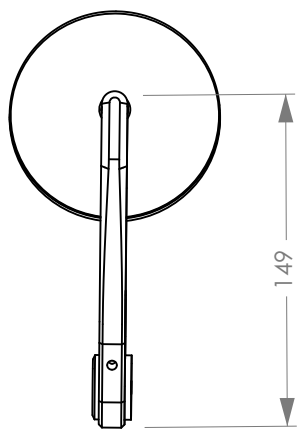

MIRROR GRAND TRACKER
LOOK BACK

MIRROR GRAND TRACKER

GRAND TRACKER-

LASER ENGRAVED
LOGO, CHECK 3D FILE

LASER ENGRAVED
LOGO, CHECK 3D FILE

TOOL ENGRAVED
LINEAR MARKS

Puig

Puig
Hi-Tech Parts

ADAPTABLE
A terminal de manillar

REGULABLE:
Inclinacion y altura del espejo

HOMOLOGADO:
97mm

MIRROR GRAND TRACKER

LOOK BACK

+info contact: Motoplastic S.A
C/Barcelona, 102 nau B
Poligon industrial Can Castells 08420 - Canovelles, Bcn, Spain