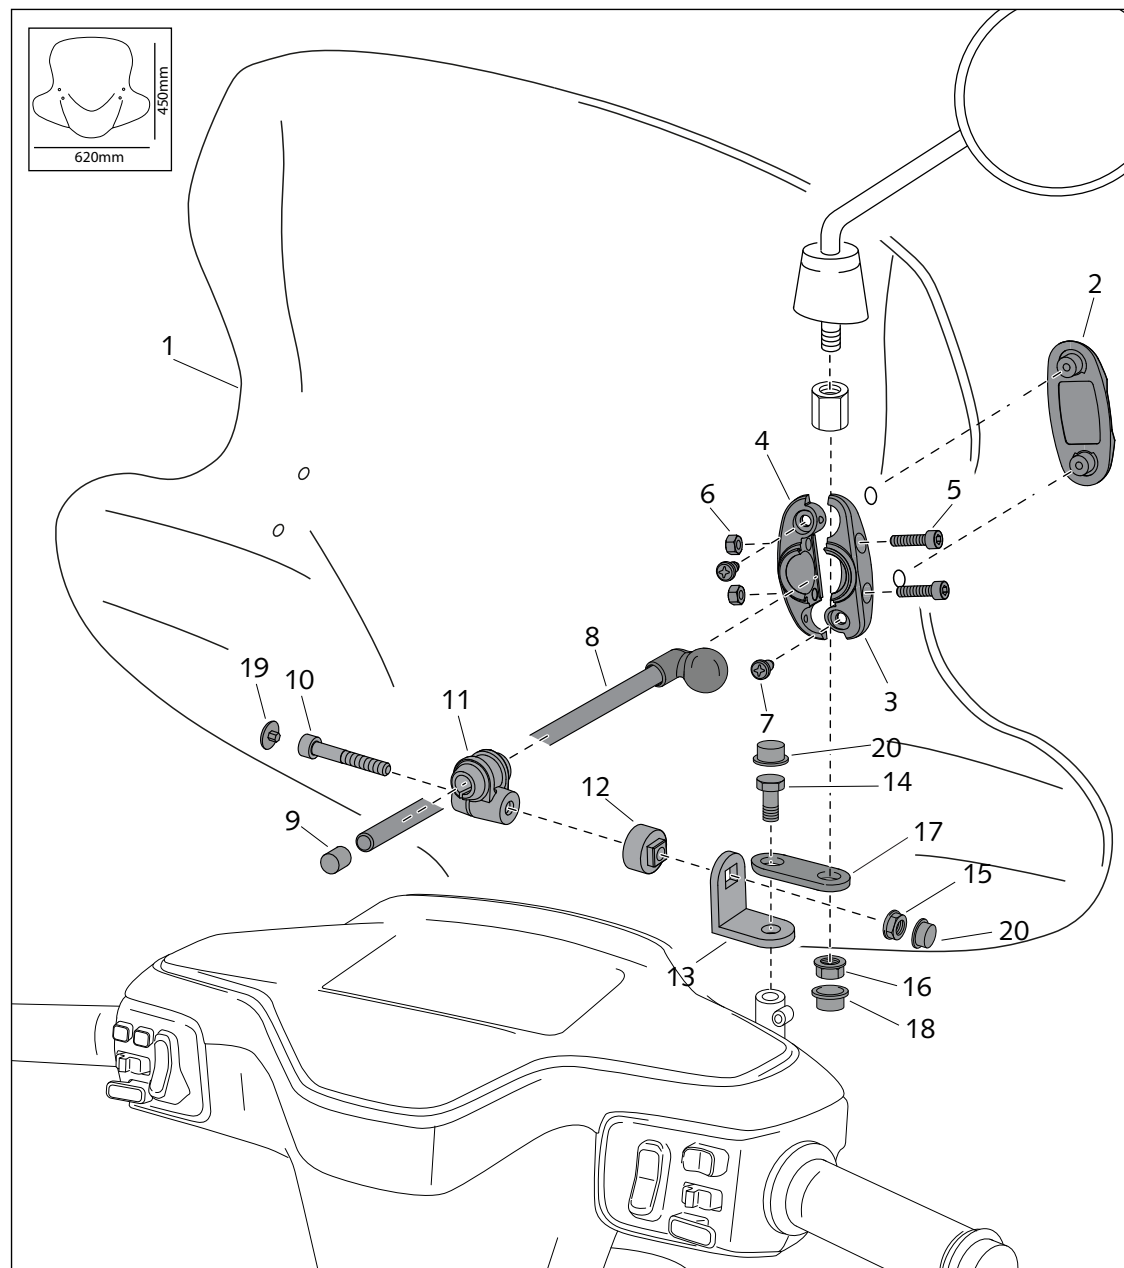

CARENABRÍS ADAPTABLE A - WINDSHIELD ADAPTABLE TO NIU MQI GT / GT EVO / + SPORT

Mod.: CITY
Ref.: 21857