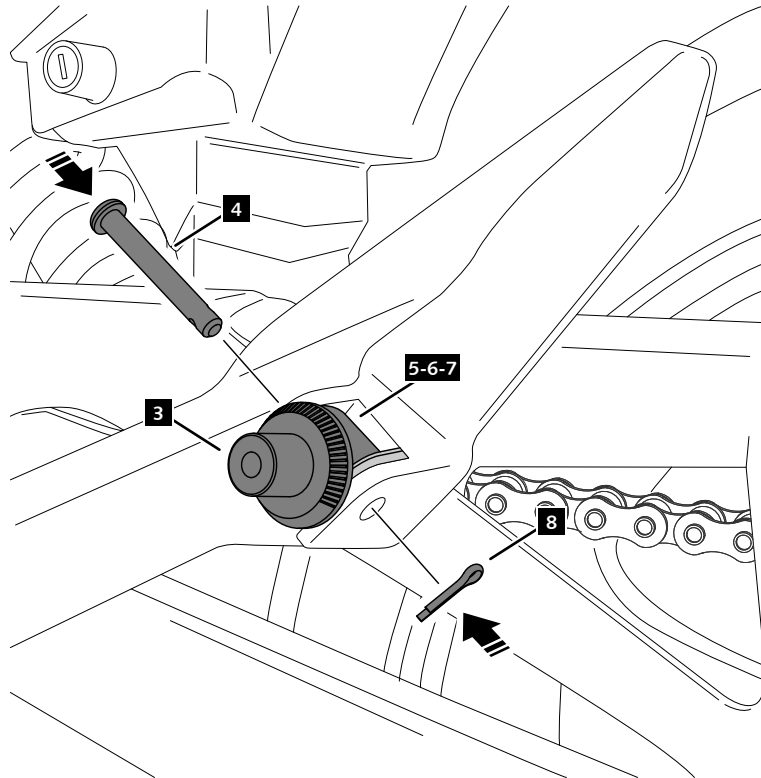

ESTRIBERA PASAJERO R-FIGHTER S R-FIGHTER S PASSENGER FOOTPEG

INSTRUCCIONES DE MONTAJE - MOUNTING INSTRUCTIONS - MONTAGEANLEITUNG

1

DESPIECE
EXPLOTING