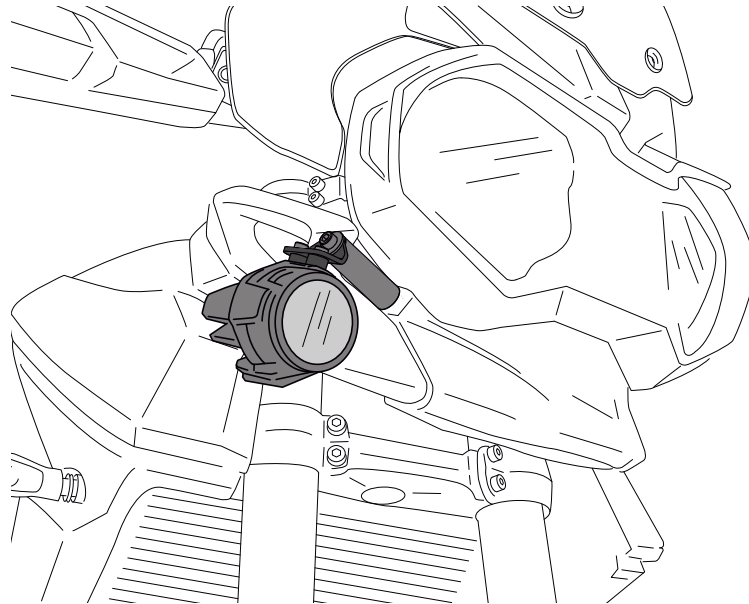

TRIUMPH TIGER 800 XC/XCX/XCA/XR/XRX/XRT '18-

REF 1350N

SOPORTE FOCOS LED / LED SPOTLIGHTS SUPPORT / LED SPOTLIGHTS HALTER

| ID. | PIEZA / PART | DESCRIPCIÓN | DESCRIPTION | QTY. | REF.: |
|-----|--------------|---------------------------------|--------------------------------------|------|-----------------|
| 1 | | Soporte | Support | 2 | SOPORFOC02-0-02 |
| 2 | | Tornillo allen M6x90 DIN912 | M6x90 DIN912 screw | 2 | TORNI-D912-446 |
| 3 | | Arandela plana M6 DIN9021 | M6 DIN9021 washer | 4 | ARANPD9021-037 |
| 4 | | Casquillo long.60 negro | Spile length 60 | 2 | CASQU456-0-1756 |
| 5 | | Casquillo long.8 negro | Spile length 8 | 4 | CASQUI81415-776 |
| 6 | | Tapón tornillo M5 DIN1001 | M5 DIN1001 screw cap | 4 | TAPON-----85 |
| 7 | | Brida pequeña | Small bridle | 4 | BRIDAN100X2'5-N |
| 8 | | Brida mediana | Medium bridle | 4 | BRIDAN142X3'6-N |
| 9 | | Tornillo (Incluido con el foco) | Screw (Included with the spotlight) | 4 | n/a |
| 10 | | Arandela (Incluido con el foco) | Washer (Included with the spotlight) | 4 | n/a |