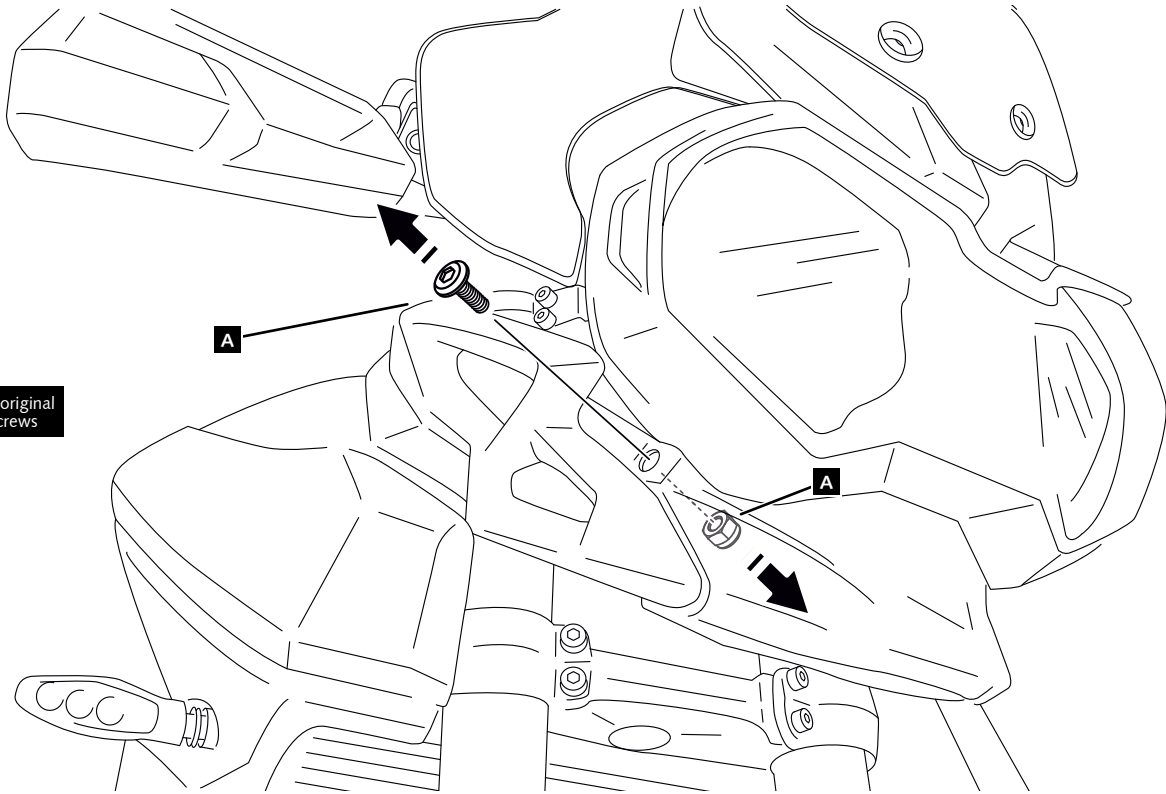

TRIUMPH TIGER 800 '18

INSTRUCCIONES DE MONTAJE - MOUNTING INSTRUCTIONS - MONTAGEANLEITUNG

1

**DISASSEMBLY
DESMONTAJE**

A Tornillería original
Original screws

2

**ASSEMBLY
MONTAJE**