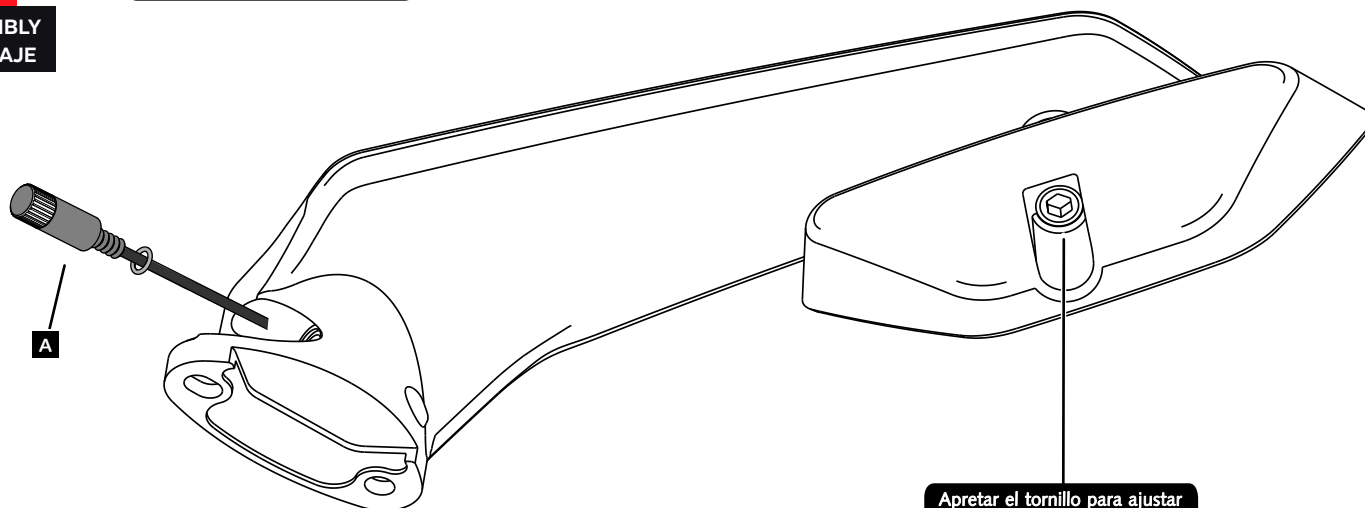

KAWASAKI ZX-10R '21-

REF 21285N
REF 21286N

INSTRUCCIONES DE MONTAJE - MOUNTING INSTRUCTIONS - MONTAGEANLEITUNG

1

ASSEMBLY
MONTAJE

2

ASSEMBLY
MONTAJE

A REF. 21749N
(No incluido / Not Included)