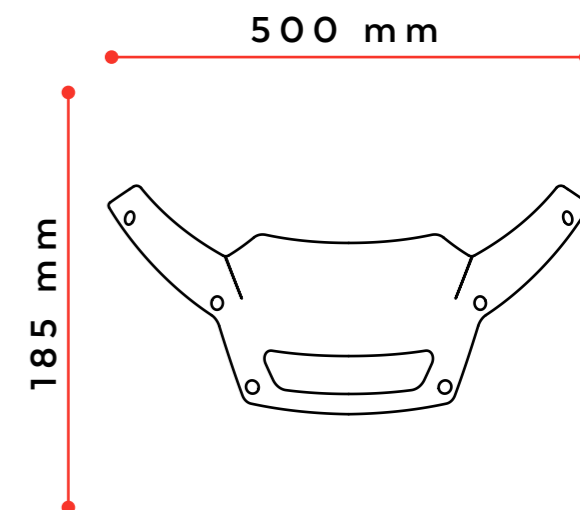

CÚPULA HIGH-ROAD SPORT

REF 21472

21472F -140mm/-5,51in

OEM

HIGH ROAD SPORT SCREEN
REF. 21472F

HIGH ROAD TOURING SCREEN
REF. 21366H

HIGH ROAD SPORT SCREEN
REF. 21472F

HIGH ROAD TOURING SCREEN
REF. 21366H