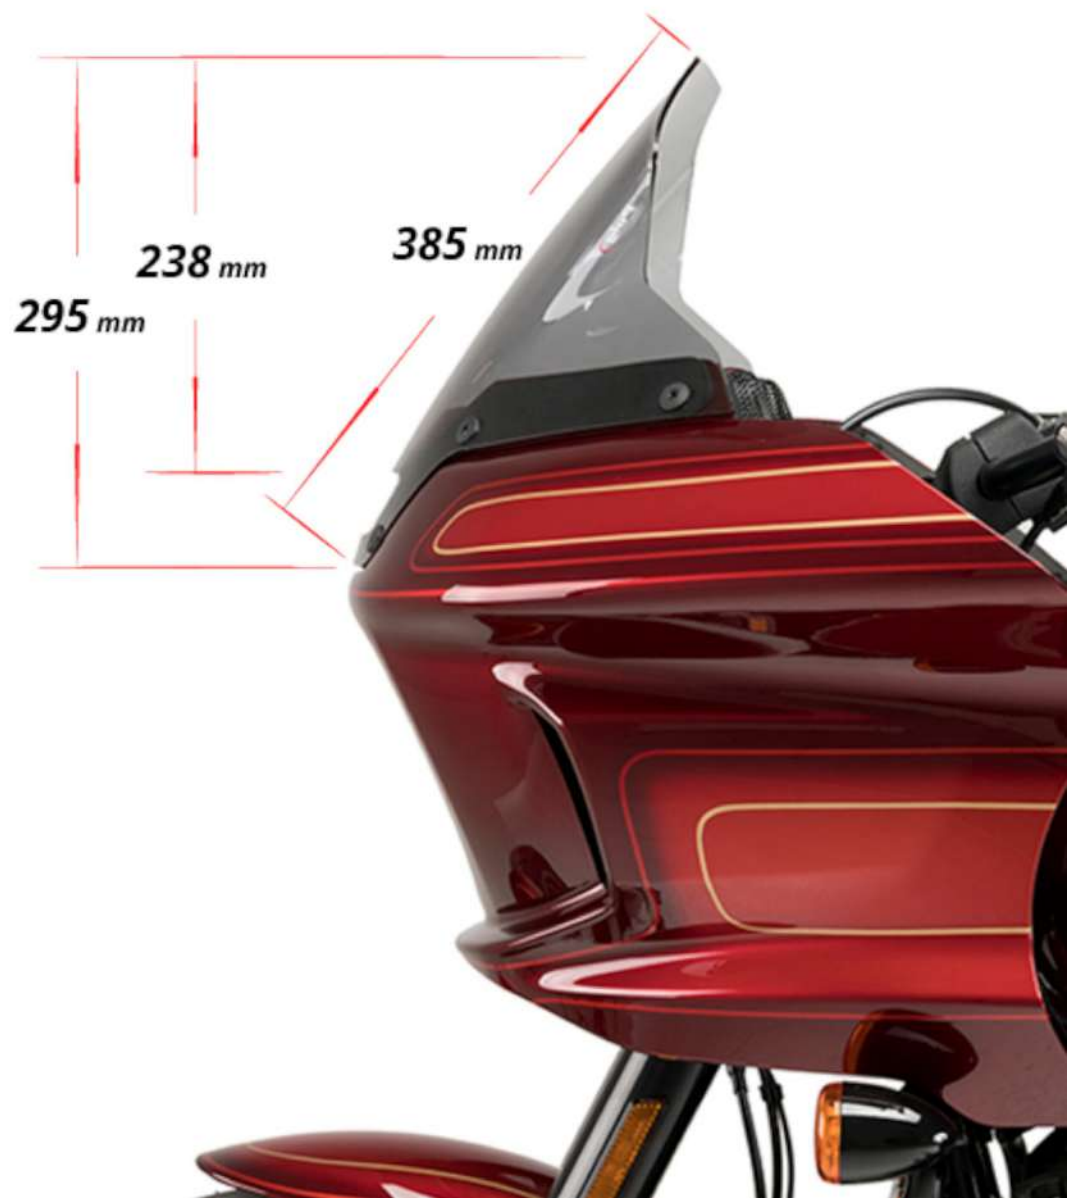

CÚPULA HIGH-ROAD SPORT

REF 21472

21472F -140mm/-5,51in

OEM

HIGH ROAD SPORT SCREEN
REF. 21472F

HIGH ROAD TOURING SCREEN
REF. 21366H

HIGH ROAD SPORT SCREEN
REF. 21472F

HIGH ROAD TOURING SCREEN
REF. 21366H