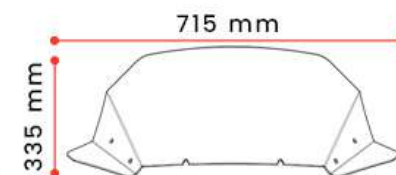

HARLEY DAVIDSON ROAD GLIDE 2024

HIGH-ROAD TOURING WINDSCREEN

REF. 22108

22108 W+110 mm/+4.33 in

22108 H+110 mm/+4.33 in

22108 F +110 mm/+4.33 in

OEM

HIGH ROAD TOURING SCREEN
REF. 22108H