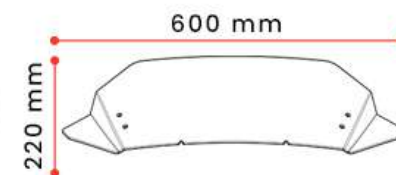

22109 H +20 mm/+0.78 in

22109 F +20 mm/+0.78 in

22109 N +20 mm/+0.78 in

OEM

HIGH ROAD SPORT SCREEN
REF. 22109N

OEM SCREEN

600 mm 23,6"

520 mm 20,47"

+20 mm +0,78"

HIGH ROAD SPORT SCREEN

REF. 22109N

OEM SCREEN