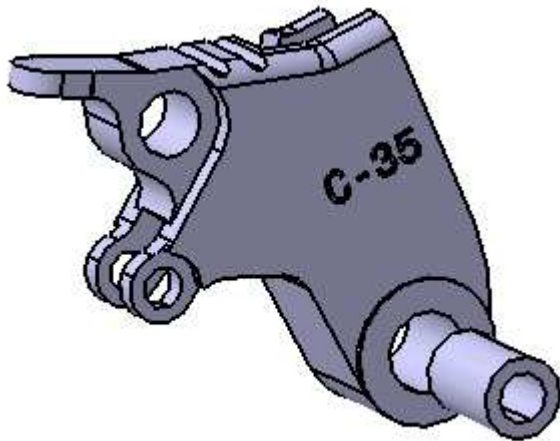

REF. 5457N

CASQUILLO ORIGINAL/ORIGINAL PART