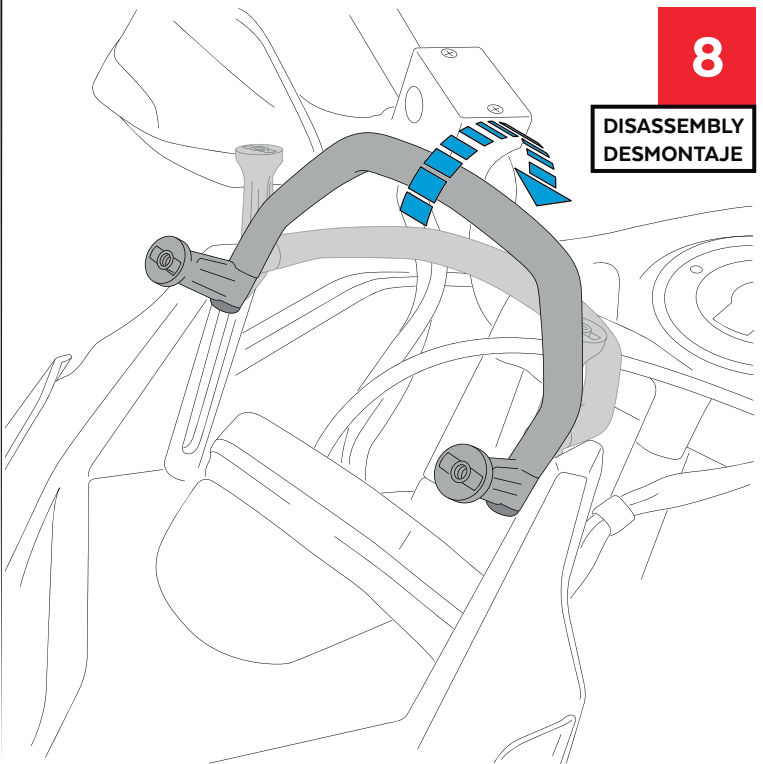

B TORNILLO ORIGINAL
ORIGINAL SCREW

8

DISASSEMBLY
DESMONTAJE