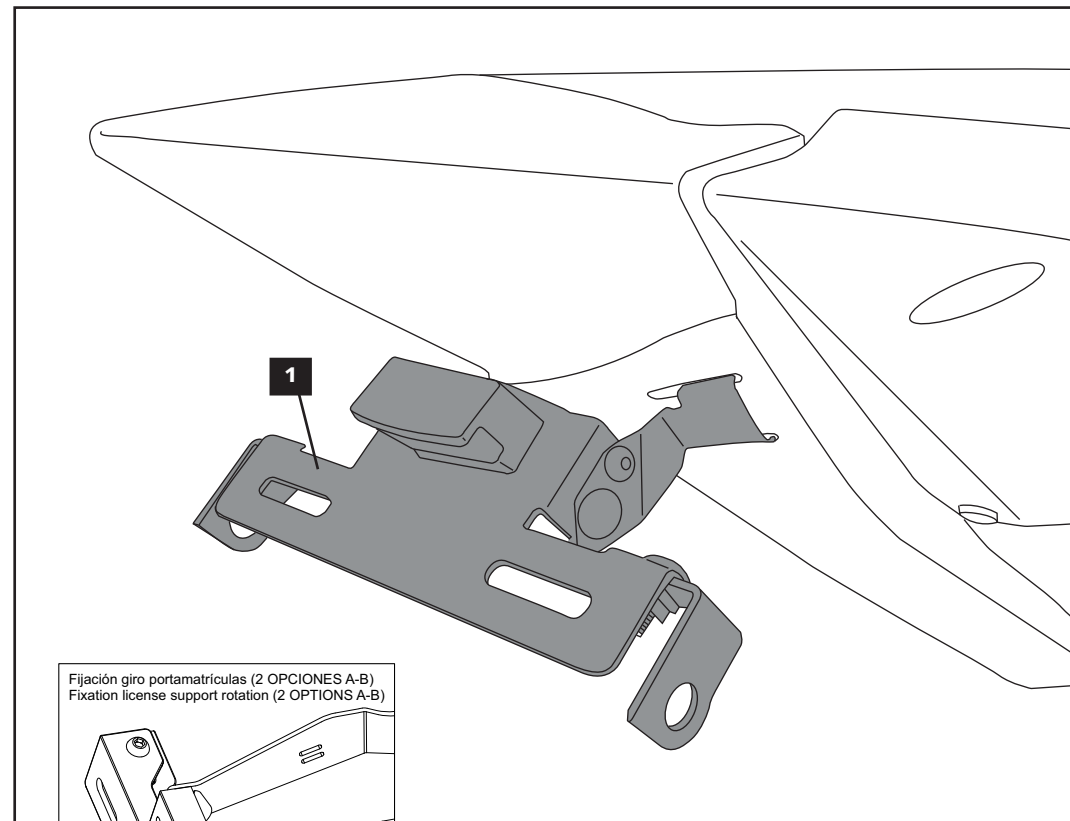

MOTOPLASTIC, S.A.

Molí de la sal, 1 - 08403 Granollers (Barcelona) SPAIN

Tel. 34 93 849 06 33 - Fax 34 93 849 09 88

info@puig.tv

www.puig.tv

PORTA MATRICULAS ADAPTABLE A KTM 1290 SUPER DUKE R'14-
LICENSE SUPPORT ADAPTABLE TO KTM 1290 SUPER DUKE R'14-

Ref.:7106

Fijación giro portamatrículas (2 OPCIONES A-B)
Fixation license support rotation (2 OPTIONS A-B)

ID.	DESCRIPCIÓN	DESCRIPTION	QTY.
1	Soporte portamatrículas	Stainless bracket	1
2	Tornillo M6x16 DIN912	M6x16 screw	4
3	Arandela M6 DIN125/A	M6 DIN125/A washer	4
4	Luz portamatrículas	License support light	1
5	Catadióptico	Reflector	1
6	Desplazador catadióptico	Support for reflector	1
7	Tornillo M5x10 ISO 7380	M5x10 ISO 7380 screw	2
8	Tuerca M5 DIN 6923	M5 DIN 6923 nut	2
9	Bridas de plástico	Plastic ziptides	5