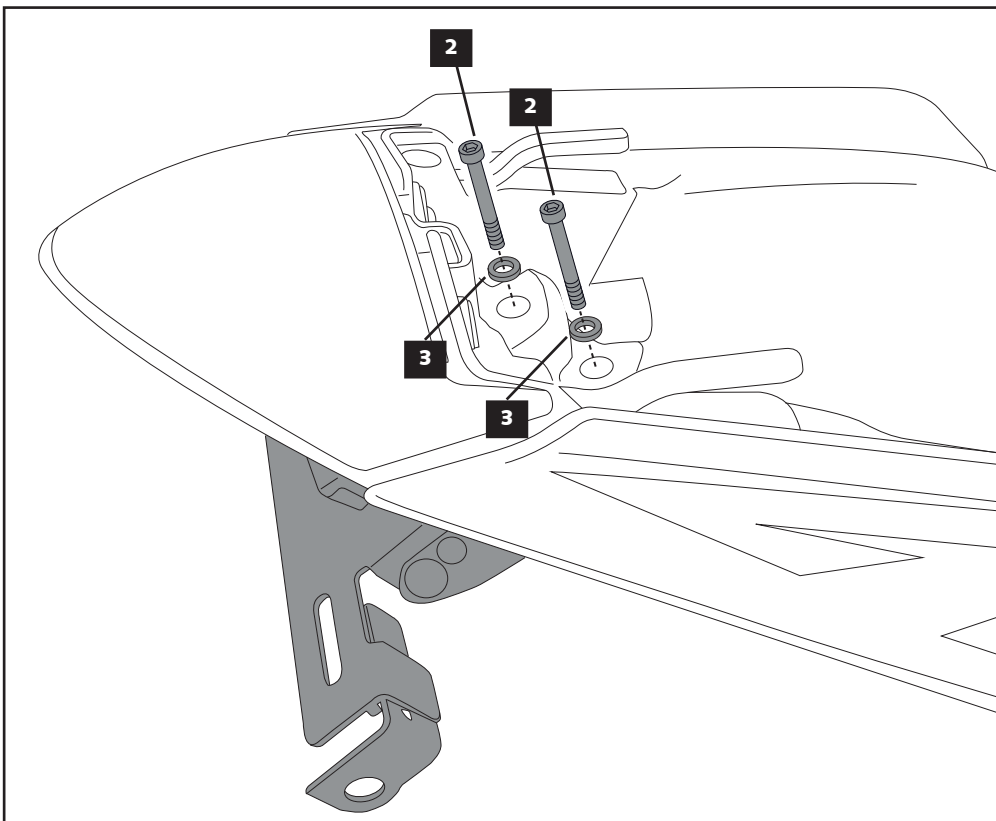

MOTOPLASTIC, S.A.

Molí de la sal, 1 - 08403 Granollers (Barcelona) SPAIN

Tel. 34 93 849 06 33 - Fax 34 93 849 09 88

info@puig.tv

www.puig.tv

PORTA MATRICULAS ADAPTABLE A KTM 1290 SUPER DUKE R'14-
LICENSE SUPPORT ADAPTABLE TO KTM 1290 SUPER DUKE R'14-

Ref.:7106

Fijación giro portamatrículas (2 OPCIONES A-B)
Fixation license support rotation (2 OPTIONS A-B)

ID.	DESCRIPCIÓN	DESCRIPTION	QTY.
1	Soporte portamatrículas	Stainless bracket	1
2	Tornillo M6x16 DIN912	M6x16 screw	4
3	Arandela M6 DIN125/A	M6 DIN125/A washer	4
4	Luz portamatrículas	License support light	1
5	Catadióptico	Reflector	1
6	Desplazador catadióptico	Support for reflector	1
7	Tornillo M5x10 ISO 7380	M5x10 ISO 7380 screw	2
8	Tuerca M5 DIN 6923	M5 DIN 6923 nut	2
9	Bridas de plástico	Plastic ziptides	5