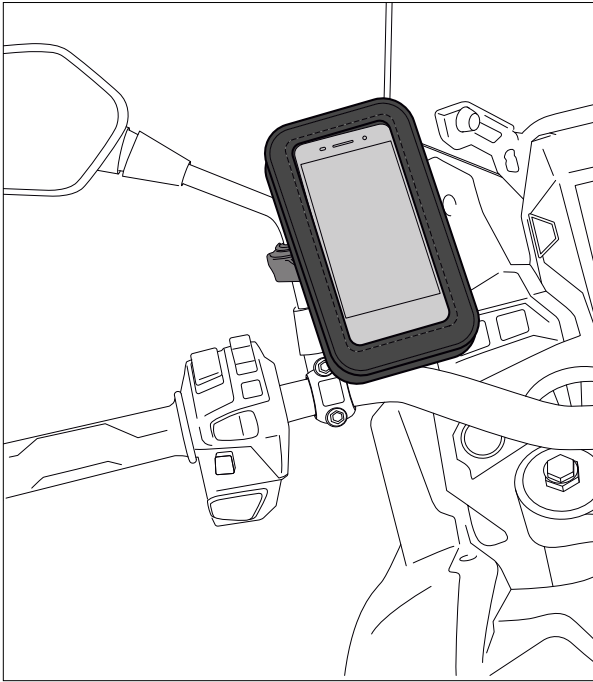

**SOPORTE UNIVERSAL VARILLA RETROVISOR /  
UNIVERSAL BAR REAR VIEW MIRROR SUPPORT**

**M O U N T I N G I N S T R U C T I O N S**

**REF 3533N**

**SOPORTE FUNDA MOVIL / MOBILE COVER SUPPORT / MOBILE COVER-UNTERSTÜTZUNG**

1 Person

2 min

EASY

ID.	PIEZA/PART	DESCRIPCIÓN	DESCRIPTION	QTY.	REF.:
1		Soporte	Support	1	3533N
2		Goma protectora manillar	Handlebar rubber band protector	2	----
3		Funda (No suministrada)	Cover (Not supplied)	1	3530N/3531N
4		Soporte móvil (No incluido)	Mobile support (Not included)	-	3836N