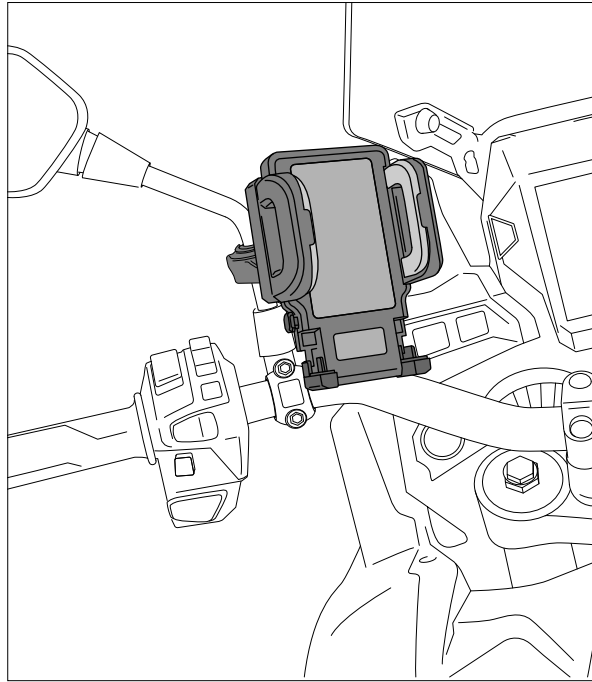

**SOPORTE UNIVERSAL VARILLA RETROVISOR /  
UNIVERSAL BAR REAR VIEW MIRROR SUPPORT**

**M O U N T I N G I N S T R U C T I O N S**

**REF 3533N**

**SOPORTE FUNDA MOVIL / MOBILE COVER SUPPORT / MOBILE COVER-UNTERSTÜTZUNG**

1 Person

2 min

EASY

ID.	PIEZA/PART	DESCRIPCIÓN	DESCRIPTION	QTY.	REF.:
1		Soporte	Support	1	3533N
2		Goma protectora manillar	Handlebar rubber band protector	2	----
3		Funda (No suministrada)	Cover (Not supplied)	1	3530N/3531N
4		Soporte móvil (No incluido)	Mobile support (Not included)	-	3836N