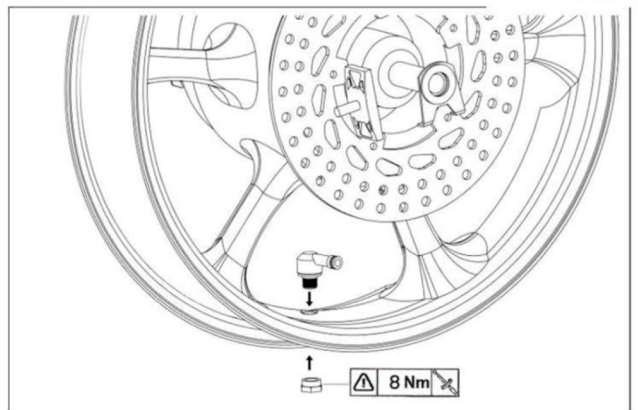

JUEGO VALVULA 90° DIM.8,3 PARA:
VALVE SET 90° DIM.8,3 TO:
NEUMATICOS TUBELES
TUBELESS TIRES

REF: 8100

JUEGO VALVULA 90° DIM.8,3 PARA:
VALVE SET 90° DIM.8,3 TO:
NEUMATICOS TUBELES
TUBELESS TIRES

REF: 8100