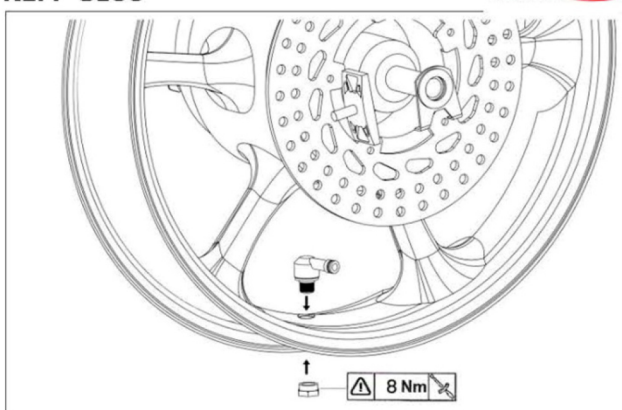

JUEGO VALVULA 90° DIM.8,3 PARA:
VALVE SET 90° DIM.8,3 TO:
NEUMATICOS TUBELES
TUBELESS TIRES

REF: 8100

JUEGO VALVULA 90° DIM.8,3 PARA:
VALVE SET 90° DIM.8,3 TO:
NEUMATICOS TUBELES
TUBELESS TIRES

REF: 8100