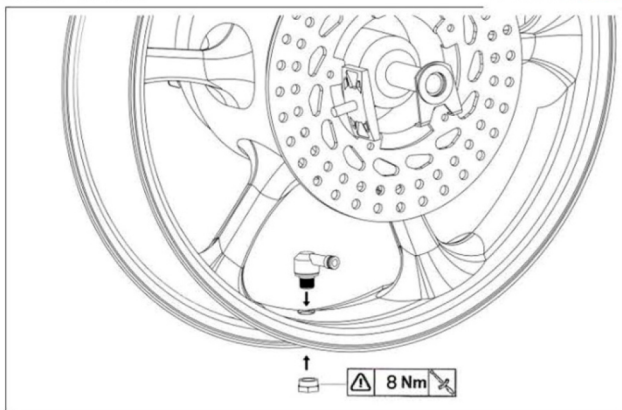

JUEGO VALVULA 90° DIM.8,3 PARA:
VALVE SET 90° DIM.8,3 TO:
NEUMATICOS TUBELES
TUBELESS TIRES

REF: 8100

JUEGO VALVULA 90° DIM.8,3 PARA:
VALVE SET 90° DIM.8,3 TO:
NEUMATICOS TUBELES
TUBELESS TIRES

REF: 8100