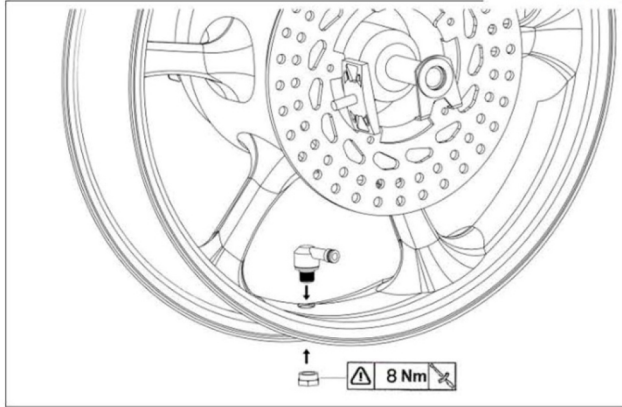

JUEGO VALVULA 90° DIM.8,3 PARA:
VALVE SET 90° DIM.8,3 TO:
NEUMATICOS TUBELES
TUBELESS TIRES

REF: 8100

JUEGO VALVULA 90° DIM.8,3 PARA:
VALVE SET 90° DIM.8,3 TO:
NEUMATICOS TUBELES
TUBELESS TIRES

REF: 8100