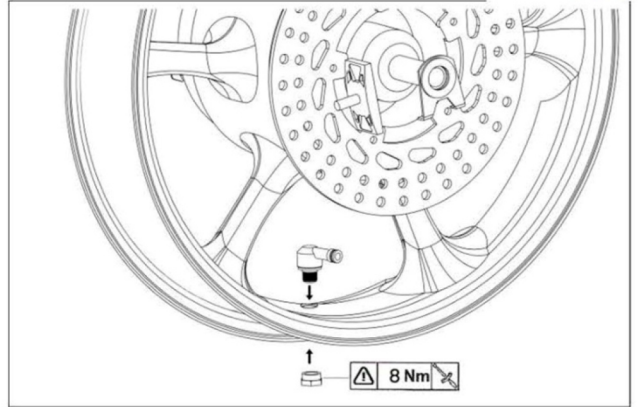

JUEGO VALVULA 90° DIM.8,3 PARA:
VALVE SET 90° DIM.8,3 TO:
NEUMATICOS TUBELES
TUBELESS TIRES

REF: 8100

JUEGO VALVULA 90° DIM.8,3 PARA:
VALVE SET 90° DIM.8,3 TO:
NEUMATICOS TUBELES
TUBELESS TIRES

REF: 8100